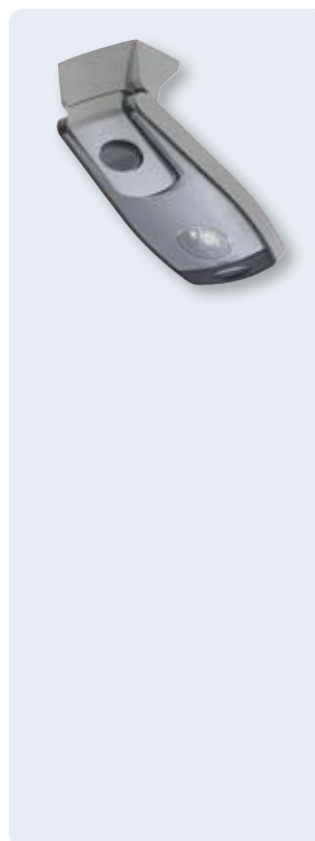

Voltage	12 volts DC
Output	1 watt
Lamp	LED
Cable length	20 cm
Safety clearance	No [low heat generation]
Material	Plastic
Colour	Silver
Dimensions [WxHxD]	50 x 50 x 130 mm
Weight	80 g
Quality features	Reading lamp, swivels 45°, pivots 45°, ON/OFF switch, concealed fastening with base plate
IP class	20
Test mark	CE

NEW

Extremely low energy consumption

Low heat generation

ON/OFF switch

Pivots and swivels [45° each]

Can be used as a reading light

Scope of delivery: surface mounted spot, installation instructions, lamp

Product	Ref. No.
Dometic LIGHT Smart Spot L1TM	9106500017