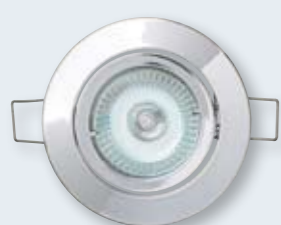

Dometic LIGHT L02RM

LED recessed spot for decorative lighting, chrome

3.35

chrome

Voltage	12 volts DC
Output	0.2 watts
Lamp	LED
Cable length	10 cm
Safety clearance	No [low heat generation]
Material	Metal Glass
Colour	Chrome
Dimensions [ØxD]	47 x 32 mm Installed depth: 50 mm
Weight	30 g
Quality features	Small LED spot for hatchway illumination or as under-mount lighting, extremely low energy consumption [0.2 W] with LED, low heat generation
IP class	20
Test mark	CE

Dometic LIGHT L1RM

LED recessed spot for use as a reading light, chrome or gold

3.35

chrome

gold

Voltage	12 volts DC
Output	1 watts
Lamp	Power LED
Cable length	10 cm
Safety clearance	No [low heat generation]
Material	Plastic Glass
Colour	Chrome or gold
Dimensions [ØxD]	70 mm x 25 mm Installed depth: 50 mm
Weight	40 g
Quality features	Consumes little energy [1 watt], light output comparable to a 10 W lamp, low heat generation
IP class	20
Test mark	CE

Scope of delivery: recessed spot, installation instructions, lamp

Product	Ref. No.
Dometic LIGHT H10RM, chrome	9106500005
Dometic LIGHT H10RM, gold	9106500006

NEW

Fastening with
double leg springs

Neat installation

Can be used for
room illumination

Dometic LIGHT H10B

Recessed eyeball spot, swivel-mount, chrome or gold

3.35

chrome

gold

Voltage	12 volts DC
Output	10 watts
Lamp	MR16 halogen lamp, 10 watts
Cable length	10 cm
Safety clearance	20 cm
Material	Metal Glass
Colour	Chrome or gold
Dimensions [ØxD]	85 x 70 mm
Weight	180 g
Quality features	Reading light, swivel-mount
IP class	20
Test mark	CE