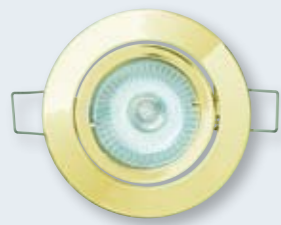

Dometic LIGHT L02RM

LED recessed spot for decorative lighting, chrome

3.35

chrome

Voltage	12 volts DC
Output	0.2 watts
Lamp	LED
Cable length	10 cm
Safety clearance	No [low heat generation]
Material	Metal Glass
Colour	Chrome
Dimensions [ØxD]	47 x 32 mm Installed depth: 50 mm
Weight	30 g
Quality features	Small LED spot for hatchway illumination or as under-mount lighting, extremely low energy consumption [0.2 W] with LED, low heat generation
IP class	20
Test mark	CE

Dometic LIGHT L1RM

LED recessed spot for use as a reading light, chrome or gold

3.35

chrome

gold

Voltage	12 volts DC
Output	1 watts
Lamp	Power LED
Cable length	10 cm
Safety clearance	No [low heat generation]
Material	Plastic Glass
Colour	Chrome or gold
Dimensions [ØxD]	70 mm x 25 mm Installed depth: 50 mm
Weight	40 g
Quality features	Consumes little energy [1 watt], light output comparable to a 10 W lamp, low heat generation
IP class	20
Test mark	CE

Can be used for
room illumination

Dometic LIGHT H10B

Recessed eyeball spot, swivel-mount, chrome or gold

3.35

chrome

gold

Voltage	12 volts DC
Output	10 watts
Lamp	MR16 halogen lamp, 10 watts
Cable length	10 cm
Safety clearance	20 cm
Material	Metal Glass
Colour	Chrome or gold
Dimensions [ØxD]	85 x 70 mm
Weight	180 g
Quality features	Reading light, swivel-mount
IP class	20
Test mark	CE

Scope of delivery: recessed spot, installation instructions, lamp

Product	Ref. No.
Dometic LIGHT H10B, chrome	9106500009
Dometic LIGHT H10B, gold	9106500010

NEW

Fastening with
double leg springs

Swivels into
various positions