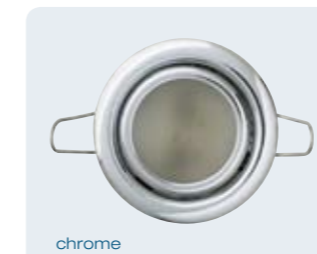

Light brightens up rooms, helps our sense of orientation and adds to our safety. Light is also an ideal design element: it creates individual accents, atmosphere and comfort. No matter what your ideas are, you ought to realise them with lights by Dometic. They have been specially designed for mobile use, work from a 12-volt supply and provide a host of application possibilities. What's more, they offer high product quality, innovative design and a long service life.

Dometic LIGHT L02RM

LED recessed spot for decorative lighting, chrome

3.35

chrome

Voltage	12 volts DC
Output	0.2 watts
Lamp	LED
Cable length	10 cm
Safety clearance	No [low heat generation]
Material	Metal Glass
Colour	Chrome
Dimensions [ØxD]	47 x 32 mm Installed depth: 50 mm
Weight	30 g
Quality features	Small LED spot for hatchway illumination or as under-mount lighting, extremely low energy consumption [0.2 W] with LED, low heat generation
IP class	20
Test mark	CE

Dometic LIGHT L1RM

LED recessed spot for use as a reading light, chrome or gold

3.35

chrome

gold

Voltage	12 volts DC
Output	1 watts
Lamp	Power LED
Cable length	10 cm
Safety clearance	No [low heat generation]
Material	Plastic Glass
Colour	Chrome or gold
Dimensions [ØxD]	70 mm x 25 mm Installed depth: 50 mm
Weight	40 g
Quality features	Consumes little energy [1 watt], light output comparable to a 10 W lamp, low heat generation
IP class	20
Test mark	CE