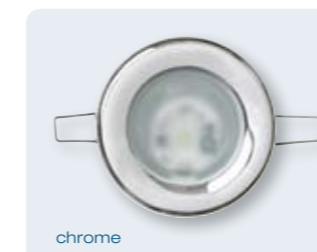

Dometic LIGHT L02RM

LED recessed spot for decorative lighting, chrome

3.35

chrome

Voltage	12 volts DC
Output	0.2 watts
Lamp	LED
Cable length	10 cm
Safety clearance	No [low heat generation]
Material	Metal Glass
Colour	Chrome
Dimensions [ØxD]	47 x 32 mm Installed depth: 50 mm
Weight	30 g
Quality features	Small LED spot for hatchway illumination or as under-mount lighting, extremely low energy consumption [0.2 W] with LED, low heat generation
IP class	20
Test mark	CE

Scope of delivery: LED recessed spot, installation instructions, lamp

Product	Ref. No.
Dometic LIGHT L02RM, chrome	9106500003

- NEW**
- Extremely low energy consumption
- Low heat generation
- Fastening with double leg springs
- For decorative illumination

Dometic LIGHT L1RM

LED recessed spot for use as a reading light, chrome or gold

3.35

chrome

gold

Voltage	12 volts DC
Output	1 watts
Lamp	Power LED
Cable length	10 cm
Safety clearance	No [low heat generation]
Material	Plastic Glass
Colour	Chrome or gold
Dimensions [ØxD]	70 mm x 25 mm Installed depth: 50 mm
Weight	40 g
Quality features	Consumes little energy [1 watt], light output comparable to a 10 W lamp, low heat generation
IP class	20
Test mark	CE