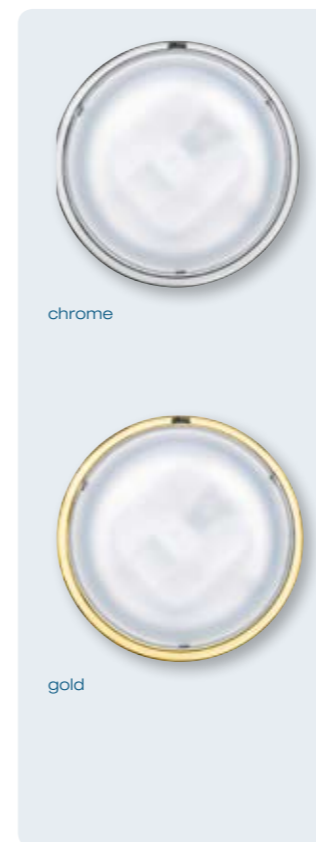

Dometic LIGHT F16TM

Ceiling light, chrome or gold

3.35

Voltage	12 volts DC
Output	16 watts
Lamp	2d fluorescent lamp, 4-pin, 16 watts
Cable	Connection inside
Material	Frame: metal Lens: plastic
Colour	Chrome or gold
Dimensions [ØxH]	280 x 45 mm
Weight	460 g
Quality features	Uniform room lighting, night light function, concealed fastening with 3 screws, without switch
IP class	20
Test mark	CE

NEW

Concealed fastening with three screws

Easy installation and lamp replacement

Pleasant, uniform room lighting

Night light function

Scope of delivery: ceiling light, installation instructions, lamp

Product	Ref. No.
Dometic LIGHT F16TM, chrome	9106500011
Dometic LIGHT F16TM, gold	9106500012

Dometic LIGHT H5C

Cupboard light

3.35