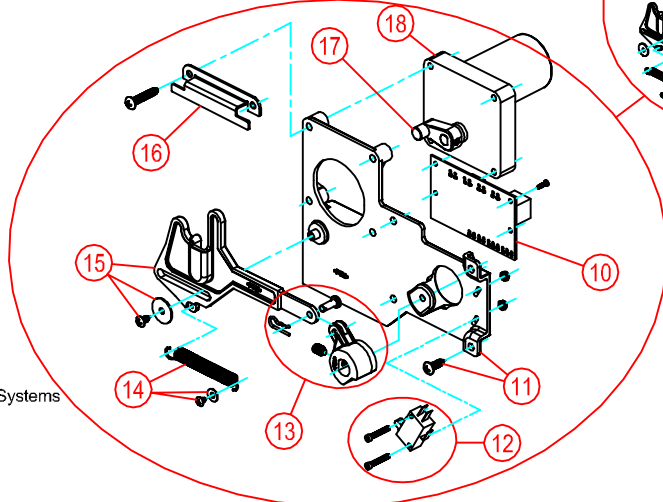

PARTS LIST: 4848 MODEL SERIES

ITEM	PART NUMBER & DESCRIPTION
1	385311618 SEAT/COVER SLOW-CLOSE - WHITE 385311619 SEAT/COVER SLOW-CLOSE - BONE
2	385311691 SERVICE SWITCH REPLACEMENT
3	385311380 4800 TALL BOWL KIT - WHITE 385311381 4800 TALL BOWL KIT - BONE
4	385311009 FLUSH BALL SEAL REPL KIT **INCLUDES ITEMS 7.
5	385311292 BASE FLUSH BALL RING KIT
6	385310969 FLUSH BALL/SHAFT REPL KIT
7	385311011 BASE TO BOWL MOUNTING HARDWARE
8	385311294 BASE O'RING REPL KIT
9	385311056 ABOVE FLOOR DISCHARGE ADAPT KIT
10	385311690 CONTROL MODULE
11	385311394 FLUSH MECHANISM w/MTG BRACKET **INCLUDES ITEMS 12, 13, 14, 15, 16.
12	385311673 FLUSH ACTUATION SWITCH
13	385311296 FLUSH BALL CAM REPL KIT
14	385311393 FLUSH MECHANISM RETURN SPRING
15	385311392 FLUSH MECHANISM LINKAGE
16	385311429 FLUSH LINKAGE GUIDE BRACKET
17	385311299 MOTOR DRIVE ARM REPL KIT
18	385311300 MOTOR REPLACEMENT KIT - 12VDC 385311390 MOTOR REPLACEMENT KIT - 24VDC **INCLUDES ITEM 17.
19	385311547 WATER SUPPLY HOSE
20A	385311545 WATER VALVE KIT - 12VDC 385311546 WATER VALVE KIT - 24VDC
20B**	385311709 RETROFIT WATER VALVE KIT - 12VDC 385311710 RETROFIT WATER VALVE KIT - 24VDC **INCLUDES MOUNTING BRACKET. **FOR 2009 & OLDER MODEL TOILETS.
21	385311869 CORRUGATED SUPPLY HOSE
22	385311384 CHECK VALVE w/HOSE **INCLUDES ITEM 21 & 23.
23	385311164 1/2" SEALING GROMMET
24	385311463 BOWL MOUNTING HARDWARE KIT

27

PARTS LIST: 4848 MODEL SERIES

WIRING DIAGRAM DWG REF.:
346612; SHEET 21; REV. 'C'

NOTE: DEUTSCHAMP PLUGS AND RECEPTACLES ARE OPTIONAL ELECTRICAL CONNECTORS ON VARIOUS PRODUCT MODELS. YOUR INSTALLED MODEL MAY OR MAY NOT HAVE DEUTSCHAMP ELECTRICAL CONNECTORS. OEM SUPPLIED WIRING CAN ALSO VARY IN COLOR.