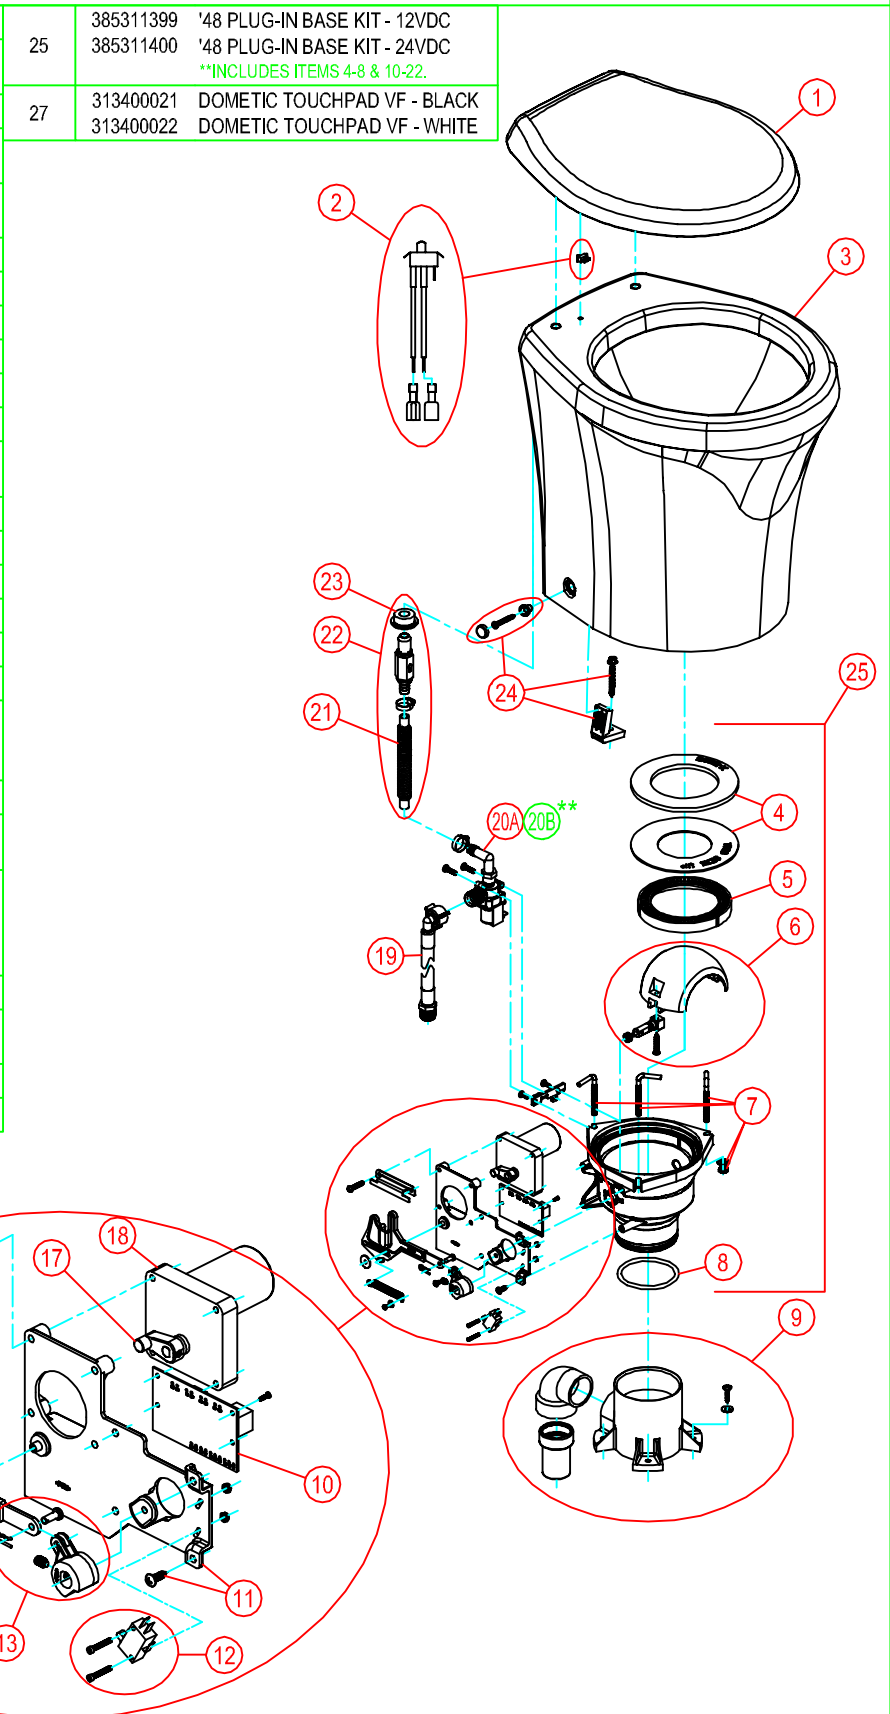

PARTS LIST: 4848 MODEL SERIES

ITEM	PART NUMBER & DESCRIPTION
1	385311618 SEAT/COVER SLOW-CLOSE - WHITE 385311619 SEAT/COVER SLOW-CLOSE - BONE
2	385311691 SERVICE SWITCH REPLACEMENT
3	385311380 4800 TALL BOWL KIT - WHITE 385311381 4800 TALL BOWL KIT - BONE
4	385311009 FLUSH BALL SEAL REPL KIT **INCLUDES ITEMS 7.
5	385311292 BASE FLUSH BALL RING KIT
6	385310969 FLUSH BALL/SHAFT REPL KIT
7	385311011 BASE TO BOWL MOUNTING HARDWARE
8	385311294 BASE O'RING REPL KIT
9	385311056 ABOVE FLOOR DISCHARGE ADAPT KIT
10	385311690 CONTROL MODULE
11	385311394 FLUSH MECHANISM w/MTG BRACKET **INCLUDES ITEMS 12, 13, 14, 15, 16.
12	385311673 FLUSH ACTUATION SWITCH
13	385311296 FLUSH BALL CAM REPL KIT
14	385311393 FLUSH MECHANISM RETURN SPRING
15	385311392 FLUSH MECHANISM LINKAGE
16	385311429 FLUSH LINKAGE GUIDE BRACKET
17	385311299 MOTOR DRIVE ARM REPL KIT
18	385311300 MOTOR REPLACEMENT KIT - 12VDC 385311390 MOTOR REPLACEMENT KIT - 24VDC **INCLUDES ITEM 17.
19	385311547 WATER SUPPLY HOSE
20A	385311545 WATER VALVE KIT - 12VDC 385311546 WATER VALVE KIT - 24VDC
20B**	385311709 RETROFIT WATER VALVE KIT - 12VDC 385311710 RETROFIT WATER VALVE KIT - 24VDC **INCLUDES MOUNTING BRACKET. **FOR 2009 & OLDER MODEL TOILETS.
21	385311869 CORRUGATED SUPPLY HOSE
22	385311384 CHECK VALVE w/HOSE **INCLUDES ITEM 21 & 23.
23	385311164 1/2" SEALING GROMMET
24	385311463 BOWL MOUNTING HARDWARE KIT

27

PARTS LIST: 4848 MODEL SERIES

WIRING DIAGRAM DWG REF.:
346612; SHEET 21; REV. 'C'

NOTE: DEUTSCHAMP PLUGS AND RECEPTACLES ARE OPTIONAL ELECTRICAL CONNECTORS ON VARIOUS PRODUCT MODELS. YOUR INSTALLED MODEL MAY OR MAY NOT HAVE DEUTSCHAMP ELECTRICAL CONNECTORS. OEM SUPPLIED WIRING CAN ALSO VARY IN COLOR.