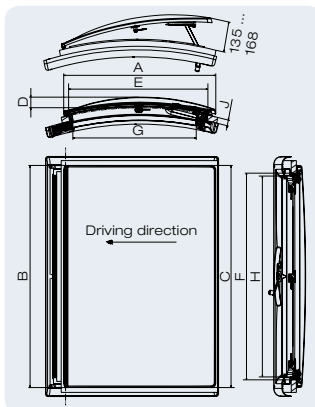

New skylight concept – fresh air and freedom!

Dometic SEITZ has developed a whole new concept: a comfort skylight for motorhome cockpits and caravans that can be adapted to almost any shape of roof. A key design characteristic of SkyView is the fact that it is custom-made for vehicle manufacturers – in any size and shape that is required! More natural light, better ventilation, perfect comfort: experience the new feeling of fresh air and freedom.

Dometic SEITZ SkyView

Custom-made skylight for motorhomes and caravans

Operation	Crank / electric
Frame material	PVC
Frame colour	RAL 9001
Glass	Double-glazed
Blind	Single-pleated or Duette honeycomb blind
Standard roof thickness	25–40 mm
Quality features	Frame optionally available with integrated lighting [12 volts/10 watts halogen], continuously variable opening, vehicle-specific maximum opening angle

A = glass height
 B = glass width 1
 C = glass width 2
 D = glass overlap
 E = cut-out height
 F = cut-out width
 G = clear opening height
 H = clear opening width
 J = roof thickness

Ordering Version / shape	Cut-out size [mm]			Clear opening [mm] W x H	Glass size [mm]		Roof thickness [mm]	Weight [kg]
	W x H	Radius 1	Radius 2		W1/W2 x H	Overlap		
1 / trapezoid	650 x 645	2168	–	622 x 542	715/950 x 712	41	28	7.0
2 / trapezoid	489 x 629	1175	–	459 x 515	595/867 x 705	50	28	12.0
3 / rectangular	500 x 1303	3500	–	470 x 1072	600 x 1382	55	29	13.0
4 / rectangular	600 x 1299	2260	–	570 x 1201	700 x 1380	52	29	14.0
5 / rectangular	1070 x 820	2130	–	1040 x 726	1150 x 891	55	30	15.0
6 / curved	700 x 1165	3000	13000	670 x 1081	850 x 1250	56	28	15.0
7 / curved	700 x 1300	–	–	671 x 1222	800 x 1376	78	40	15.0
8 / trapezoid	960 x 965	905	340	930 x 821	1265/1547 x 1053	51	25	20.0
10 / trapezoid	760 x 710	2800	5500	730 x 624	885/1045 x 782	49	33	16.0