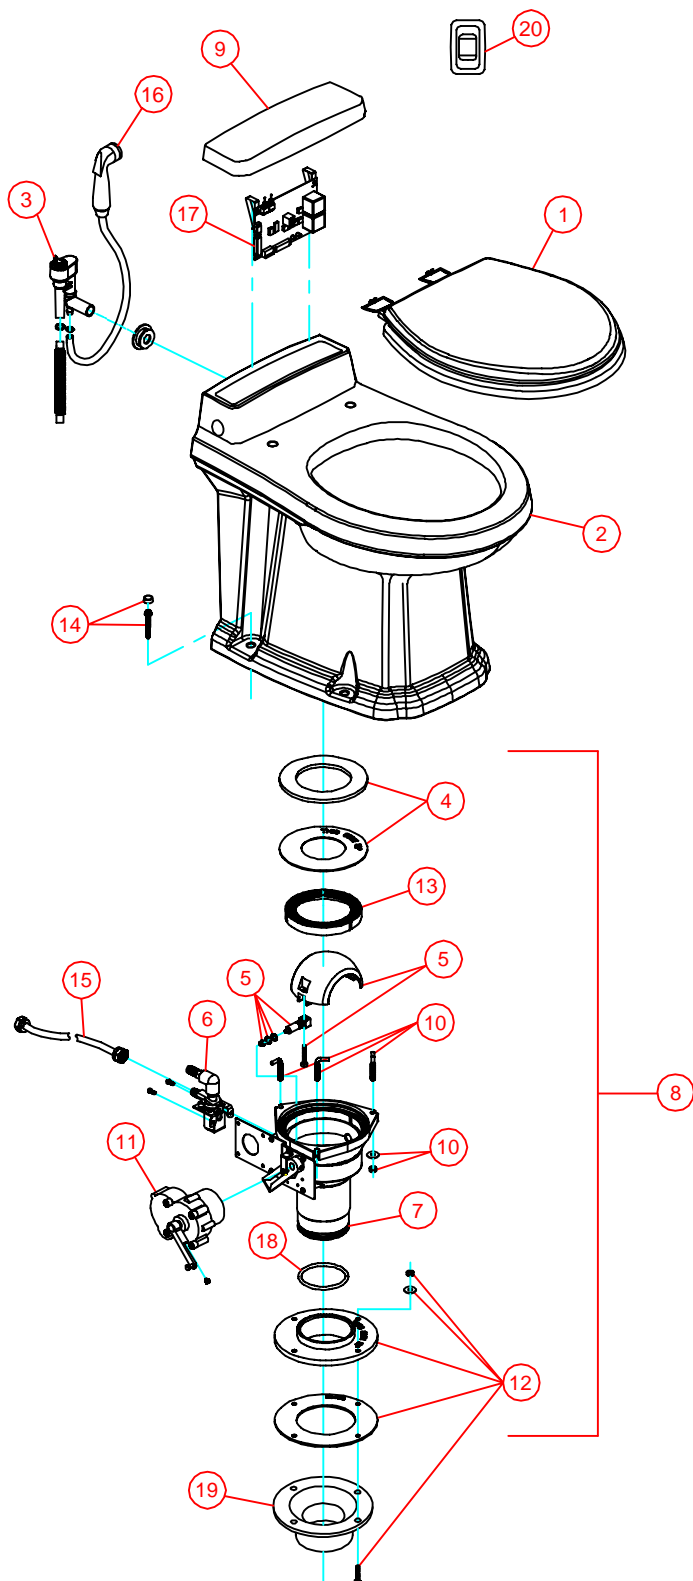

# PARTS LIST: 3110 PLUG IN BASE

ITEM	PART NUMBER	DESCRIPTION
1	385344013	SEAT & COVER , WHITE
	385344014	SEAT & COVER , BONE
	385344018	SEAT & COVER , PLATINUM
	385344021	SEAT & COVER , TEAL
	385344019	SEAT & COVER , EBONY
2	385310811	CHINA BOWL, WHITE
	385310812	CHINA BOWL, BONE
	385310867	CHINA BOWL, PLATINUM
	385310868	CHINA BOWL, TEAL
	385310869	CHINA BOWL, EBONY
3	385310807	VACUUM BREAKER ASSEMBLY
	385310808	VACUUM BREAKER ASSY-HAND SPRAY MODEL
4	385311009	KIT, SEAL PLUG IN BASE
5	385310969	SHAFT/ HALF BALL KIT
	385310971	SHAFT/HALF BALL KIT EBONY
	385310970	SHAFT/HALF BALL KIT TEAL
6	385310821	WATER VALVE w/MOUNTING SCREWS (12VDC)
7	385311051	BASE PLUG IN (inc. items 4,5,10,13)
8	385311050	COMPLETE BASE 3010 PLUG IN
9	385310851	ACCESS COVER, WHITE
	385310852	ACCESS COVER, BONE
	385310864	ACCESS COVER, PLATINUM
	385310865	ACCESS COVER, TEAL
	385310866	ACCESS COVER, EBONY
10	385311011	L- BOLTS/NUTS /WASH/ PLUG IN BASE
11	385310822	MOTOR & MOUNTING HARDWARE (12VDC)
12	385311013	FLOOR FLANGE ADAPTER KIT
13	385311292	RING, BASE INSERT
14	385310785	CHINA BOWL MOUNTING KIT, BONE
	385310679	CHINA BOWL MOUNTING KIT, WHITE
15	385311018	SUPPLY HOSE
16	385310809	HAND SPRAY: CHROME
	385310873	HAND SPRAY: EBONY
17	385310887	CONTROL MODULE KIT-12VDC
18	385311294	O'RING 3.1 X 3.5 X .21
19	385343765	FLOOR FLANGE 3" SPIGOT (sold separately)
	385345892	FLOOR FLANGE 3" HUB (sold separately)
	385345889	FLOOR FLANGE 3" MALE PIPE THREAD (sold separately)
	307344653	FLOOR FLANGE 45° SWIVEL (sold separately)
20	385311139	FLUSH SWITCH (CABLE INCLUDED)
N/S	385310854	ACCESS COVER MOUNTING KIT

\* WHENEVER THE BASE IS REMOVED, YOU MUST REPLACE THE L-BOLTS AND NUTS.

Dometic Corporation - Sanitation Systems  
13128 State Rt. 226, P.O. Box 38  
Big Prairie, OH 44611-0038 USA  
Telephone: 330-496-3211  
Fax: 330-496-3097  
Email: sealand@dometicus.com