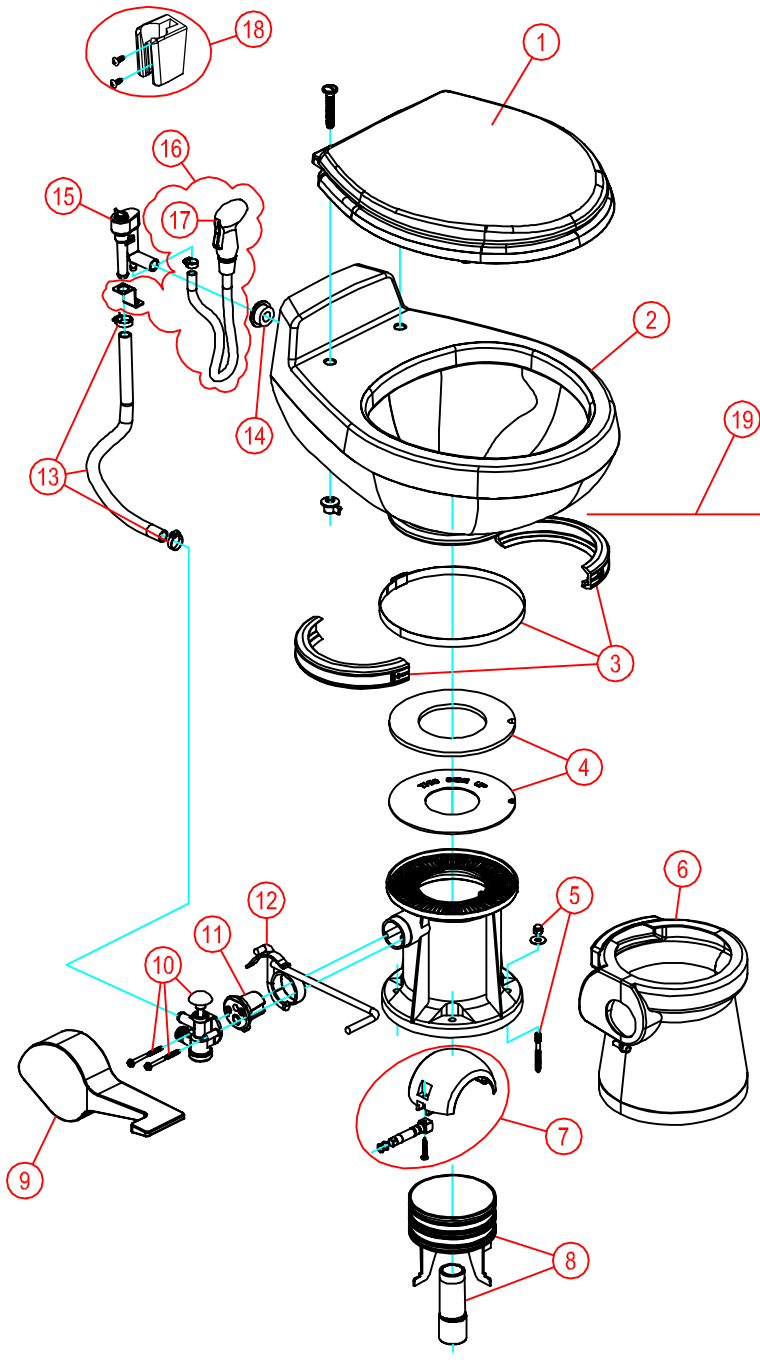

PARTS LIST: VACUFLUSH 508+ SERIES

ITEM	PART NUMBER & DESCRIPTION
1	385343829 SEAT/COVER - WHITE
	385343831 SEAT/COVER - BONE
	385343897 SEAT/COVER - PLATINUM
	385343901 SEAT/COVER - EBONY
2	385310739 CHINA BOWL KIT - WHITE
	385310740 CHINA BOWL KIT - BONE
	385310741 CHINA BOWL KIT - PLATINUM
	385310742 CHINA BOWL KIT - EBONY
3	385310048 BOWL/BASE CLAMP KIT
4	385311462 FLUSH BALL SEAL REPL KIT
5	385316323 MOUNTING HARDWARE
6	385310111 PEDESTAL COVER - WHITE
	385310112 PEDESTAL COVER - BONE
	385310113 PEDESTAL COVER - PLATINUM
	385310173 PEDESTAL COVER - EBONY
7	385318162 FLUSH BALL, SHAFT, CARTRIDGE KIT-WHITE
	385310177 FLUSH BALL, SHAFT, CARTRIDGE KIT-EBONY **INCLUDES ITEM 11.
8	385318741 '08 DISCHARGE FUNNEL KIT
9	385310114 PEDAL COVER - WHITE
	385310115 PEDAL COVER - BONE
	385310116 PEDAL COVER - PLATINUM
	385310175 PEDAL COVER - EBONY
10	385314349 WATER VALVE KIT
11	385236096 SPRING CARTRIDGE KIT
12	385310578 PEDAL/LEVER & CARTRIDGE KIT
	**INCLUDES ITEM 11.
13	385345377 BOWL WATER SUPPLY HOSE - WHITE
	385340177 BOWL WATER SUPPLY HOSE - BONE
14	385311164 1/2" SEALING GROMMET
15	385316906 VACUUM BREAKER KIT
	385230335 VACUUM BREAKER KIT w/HAND SPRAY **INCLUDES ITEM 14.
16*	385319056 HAND SPRAY KIT w/VAC BREAKER-WHT
	385319057 HAND SPRAY KIT w/VAC BREAKER-EBY **INCLUDES ITEM 14, 15, 17
17*	385310809 HAND SPRAYER - CHROME
	385310873 HAND SPRAYER - EBONY **INCLUDES ITEM 18.
18*	385311131 HAND SPRAY BRACKET w/SCREWS - CHROME
	385311125 HAND SPRAY BRACKET w/SCREWS - EBONY
19	385310126 '08 BASE KIT METAL LEVER - WHITE
	385310127 '08 BASE KIT METAL LEVER - BONE
	385310128 '08 BASE KIT METAL LEVER - PLATINUM
	385310171 '08 BASE KIT METAL LEVER - EBONY **INCLUDES ITEMS 3-12

* ITEMS 16, 17, & 18 ARE OPTIONAL ACCESSORIES;
NOT PROVIDED WITH EVERY MODEL.