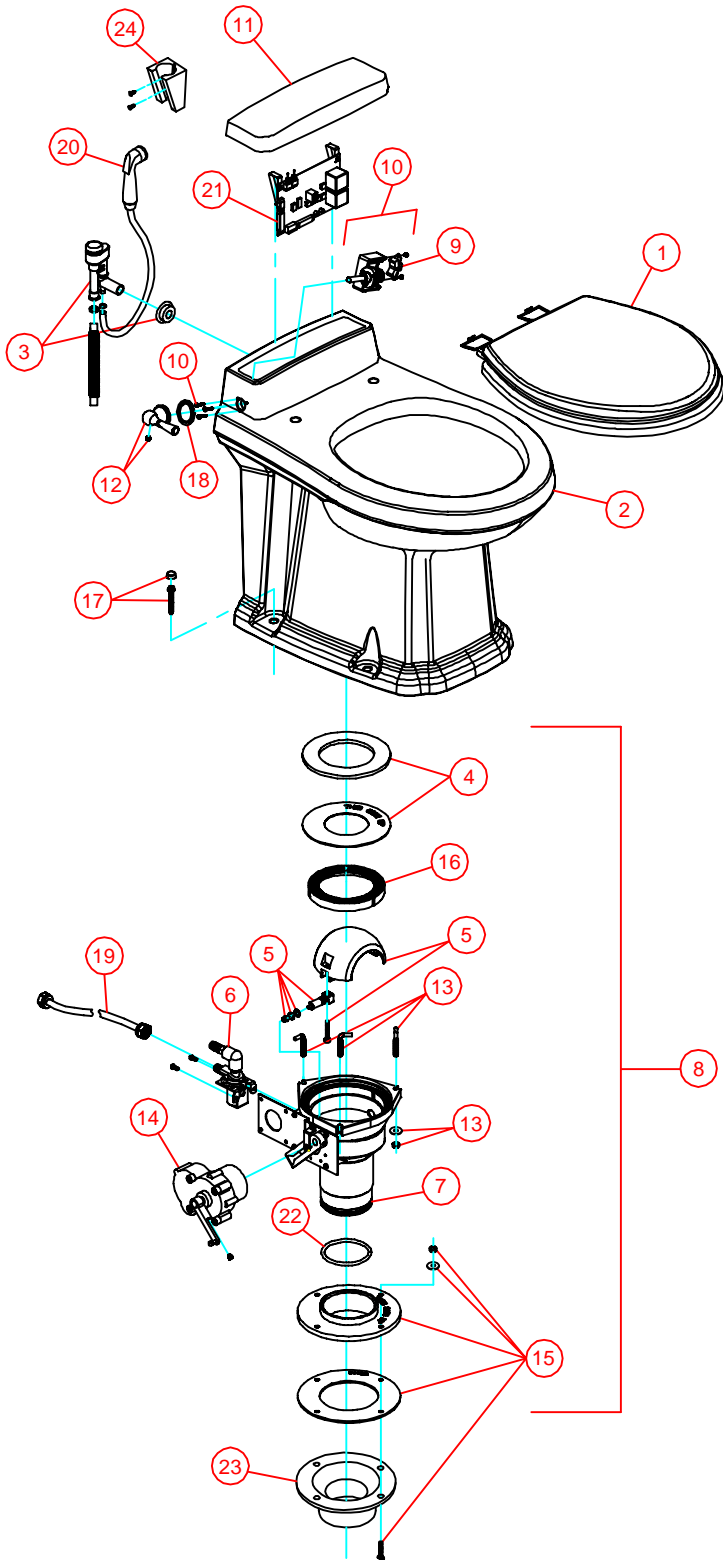

PARTS LIST: 3010 PLUG IN BASE

ITEM	PART NUMBER	DESCRIPTION
1	385344013	SEAT & COVER , WHITE
	385344014	SEAT & COVER , BONE
	385344018	SEAT & COVER , PLATINUM
	385344021	SEAT & COVER , TEAL
	385344019	SEAT & COVER , EBONY
2	385310811	CHINA BOWL, WHITE
	385310812	CHINA BOWL, BONE
	385310867	CHINA BOWL, PLATINUM
	385310868	CHINA BOWL, TEAL
	385310869	CHINA BOWL, EBONY
3	385310807	VACUUM BREAKER ASSEMBLY
	385310808	VACUUM BREAKER ASSY-HAND SPRAY MODEL
4	385311009	KIT, SEAL PLUG IN BASE
5	385310969	SHAFT/ HALF BALL KIT
	385310971	SHAFT/HALF BALL KIT EBONY
	385310970	SHAFT/HALF BALL KIT TEAL
6	385310821	WATER VALVE w/MOUNTING SCREWS (12VDC)
7	385311051	BASE 3010 PLUG IN
8	385311050	COMPLETE BASE 3010 PLUG IN (INCLUDES ITEMS 4-7, 14,16,19,22)
9	385310965	KIT, ROCKER SWITCH w/CABLE
	385310964	FLUSH CONTROL ASSY (INCLUDES CABLE)
11	385310851	ACCESS COVER, WHITE
	385310852	ACCESS COVER, BONE
	385310864	ACCESS COVER, PLATINUM
	385310865	ACCESS COVER, TEAL
	385310866	ACCESS COVER, EBONY
12	385310962	FLUSH HANDLE WITH SET SCREW, CHROME
	385310963	FLUSH HANDLE WITH SET SCREW, GOLD
13	385311011	L- BOLTS/NUTS/WASH/ PLUG IN BASE
14	385310822	MOTOR & MOUNTING HARDWARE (12VDC)
15	385311013	FLOOR FLANGE ADAPTER KIT
16	385311292	RING, BASE INSERT
	385310813	CHINA BOWL MOUNTING KIT, CHROME
17	385310814	CHINA BOWL MOUNTING KIT, GOLD
	600344695	WASHER, FLUSH HANDLE
18	600344695	WASHER, FLUSH HANDLE
19	385311018	SUPPLY HOSE
20	385310809	HAND SPRAY; CHROME
	385310873	HAND SPRAY; EBONY
21	385310887	CONTROL MODULE KIT-12VDC
22	385311294	O'RING 3.1 X 3.5 X .21
23	385343765	FLOOR FLANGE 3" SPIGOT (sold separately)
	385345892	FLOOR FLANGE 3" HUB (sold separately)
	385345889	FLOOR FLANGE 3" MALE PIPE THREAD (sold separately)
	307344653	FLOOR FLANGE 45° SWIVEL (sold separately)
24	385311131	BRACKET CHROME (includes screws)
	385311125	BRACKET EBONY (includes screws)
N/S	385310854	ACCESS COVER MOUNTING KIT