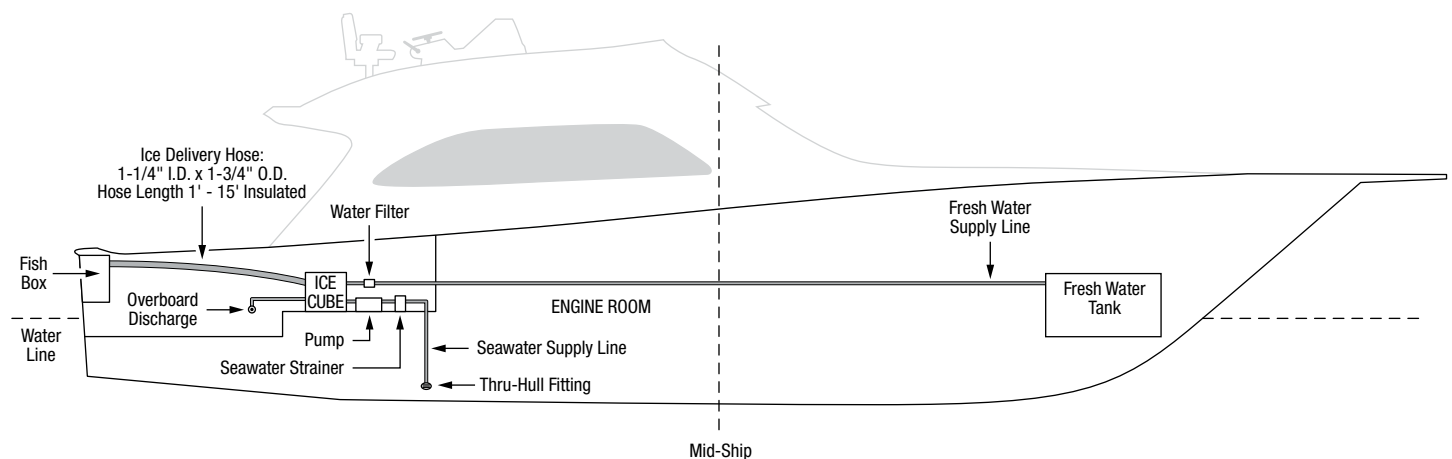

50Hz Models
Now Available!

Ice Cube Crushed-Ice System

Produce Up to 250 Lbs. of Ice a Day

■ Keep your catch fresh all day.

EI250D-115 shown

The Ice Cube - A Smaller Crushed-Ice System

Dometic Eskimo Ice is available in a smaller version—the Ice Cube—for boats with less space or less demand for daily ice output. Cube-shaped, with a footprint of only 16" x 16" (413mm x 413mm), the Ice Cube makes up to 250 lbs. (113 kg) of crushed ice per day. Ice is generated within minutes after starting the unit, and makes more than 10 lbs. (4.5 kg) of ice per hour under optimal operating conditions.

The Ice Cube is a self-contained unit and easy to install. The ice it produces can be pumped through insulated hose lengths up to 15' (4.5m), to nearly any desired location onboard, such as a fish box or cooler.

Key Benefits

- Small footprint—16" x 16" (413mm x 413mm).
- Available in 50Hz and 60Hz models.
- Up to two remotely mounted digital displays/user interface panels.
- Photo-electric ice-level sensor.
- Start-time delay.
- Water filter included.
- Pre-charged system.
- Sensors monitor all system functions.
- Manual reset to restart system after lock-out.
- Improved fresh-water float switch.
- Ventilated cover panels are removable for servicing from virtually any side of the unit.

Notes:

⁽¹⁾ Under optimal conditions.

The Ice Cube basic kit includes:

- Ice Cube ice-making system.
- (1) Smart Logic digital display.
- Water filter.
- 15' (4.5m) of ice-delivery hose and insulation.

Recommended Ice Cube System Installation