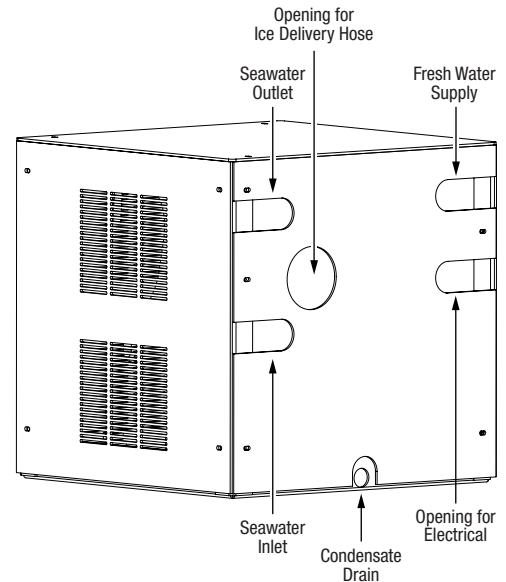

Technical Specifications for Ice Cube

Model	EI250D-115	EI250D-220V/50
Capacity per day (lbs/kg)	250/113⁽¹⁾	
Capacity per hour (lbs/kg)	>10.42/>4.73⁽¹⁾	
Voltage	115	220
Frequency	60Hz	50Hz
Full Load Amps (FLA) Cool	9.68	4.50
Locked Rotor Amps (LRA)	40.00	14.80
Refrigerant	R-134A	
Water consumption, gallons per day	30 @ 250 lbs	
Water consumption, liters per day	113.56 @ 113.4	
Dimensions		
Height (in/cm)	16.25/41.3	
Width (in/cm)	16.25/41.3	
Length (in/cm)	16.25/41.3	
Connections		
Sea water (in/type)	5/8"/hose barb	
Fresh water (in/type)	1/4"/SAE	
Weight		
Net weight (lbs/kg)	82.0/37.2	
Shipping weight (lbs/kg)	97.0/43.9	

Notes:

⁽¹⁾ Under optimal conditions.

The Ice Cube basic kit includes:

- Ice Cube ice-making system.
- (1) Smart Logic digital display.
- Water filter.
- 15' (4.5m) of ice-delivery hose and insulation.