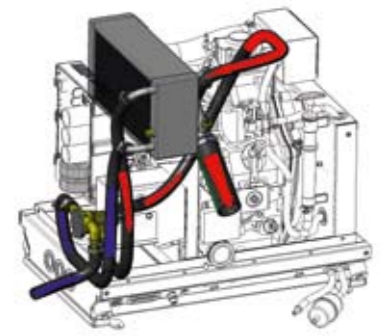

Water cooling circuit