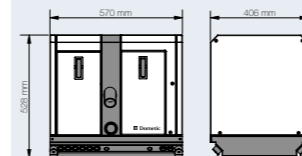

Scope of delivery:
Generator, remote control, illuminated display, mounting kit with filter, exhaust silencer, seacock, operating manual

Product	Ref. No.
Dometic BLUTECH 40D	9102900034
Essential accessory: installation kit for fitting the unit below or above the waterline	9102900035

Diesel generator

BLUTECH 40D uses a heavy-duty YANMAR diesel engine which assures many years of reliable operation. The hood has two openings, which provides easy access for service like oil and air filter change. By the use of a smart mechanical gear, the integrated water pump operates at a low rpm.

- Water cooling
- Minimal noise level [54 db]
- Small foot-print
- Installation kit for installation over and under sea level