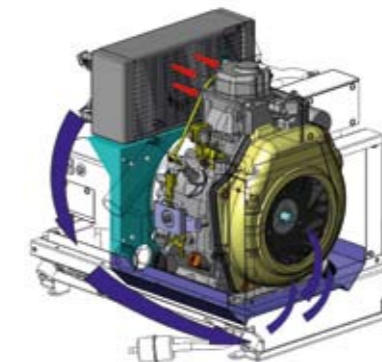

Air cooling circuit