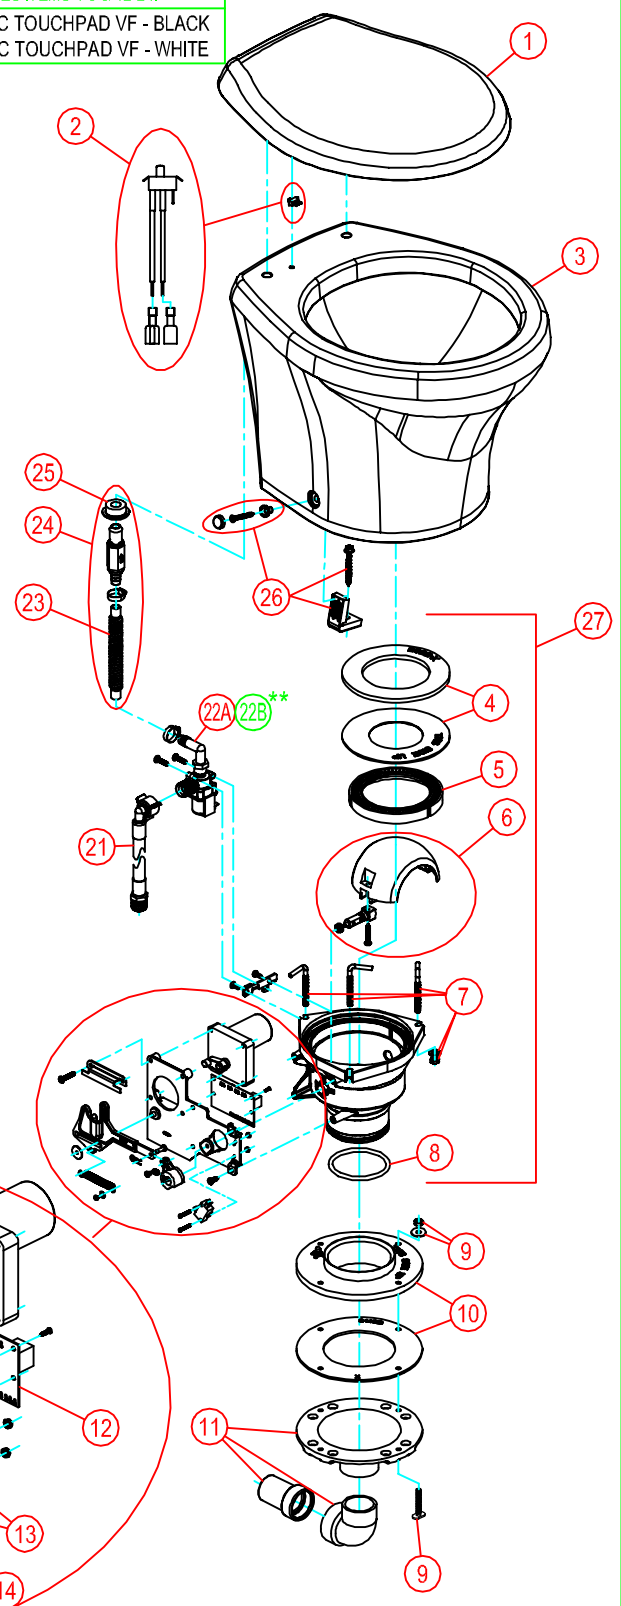

# PARTS LIST: 4806 MODEL SERIES

ITEM	PART NUMBER & DESCRIPTION
1	385311618 SEAT/COVER SLOW-CLOSE - WHITE 385311619 SEAT/COVER SLOW-CLOSE - BONE
2	385311691 SERVICE SWITCH REPLACEMENT
3	385311378 4800 SHORT BOWL KIT - WHITE 385311379 4800 SHORT BOWL KIT - BONE
4	385311009 FLUSH BALL SEAL REP'L KIT **INCLUDES ITEMS 7.
5	385311292 BASE FLUSH BALL RING KIT
6	385310969 FLUSH BALL/SHAFT REP'L KIT
7	385311011 BASE TO BOWL MOUNTING HARDWARE
8	385311294 BASE O'RING REP'L KIT
9	385310064 FLOOR FLANGE MOUNTING HARDWARE
10	385311013 FLOOR FLANGE ADAPTER KIT **INCLUDES ITEMS 9.
11	385318864 VF FUNNEL KIT **INCLUDES ITEMS 9.
12	385311690 CONTROL MODULE
13	385311394 FLUSH MECHANISM w/MTG BRACKET **INCLUDES ITEMS 14, 15, 16, 17, 18.
14	385311673 FLUSH ACTUATION SWITCH
15	385311296 FLUSH BALL CAM REP'L KIT
16	385311393 FLUSH MECHANISM RETURN SPRING
17	385311392 FLUSH MECHANISM LINKAGE
18	385311429 FLUSH LINKAGE GUIDE BRACKET
19	385311299 MOTOR DRIVE ARM REP'L KIT
20	385311300 MOTOR REPLACEMENT KIT - 12VDC 385311390 MOTOR REPLACEMENT KIT - 24VDC **INCLUDES ITEM 19.
21	385311547 WATER SUPPLY HOSE
22A	385311545 WATER VALVE KIT - 12VDC 385311546 WATER VALVE KIT - 24VDC
22B**	385311709 RETROFIT WATER VALVE KIT - 12VDC 385311710 RETROFIT WATER VALVE KIT - 24VDC **INCLUDES MOUNTING BRACKET. **FOR 2009 & OLDER MODEL TOILETS.
23	385311869 CORRUGATED SUPPLY HOSE
24	385311384 CHECK VALVE w/HOSE **INCLUDES ITEM 23 & 25.
25	385311164 1/2" SEALING GROMMET
26	385311463 BOWL MOUNTING HARDWARE KIT

27	385311395 '06 PLUG-IN BASE KIT - 12VDC 385311396 '06 PLUG-IN BASE KIT - 24VDC **INCLUDES ITEMS 4-8 & 12-24.
28	313400021 DOMETIC TOUCHPAD VF - BLACK 313400022 DOMETIC TOUCHPAD VF - WHITE

28