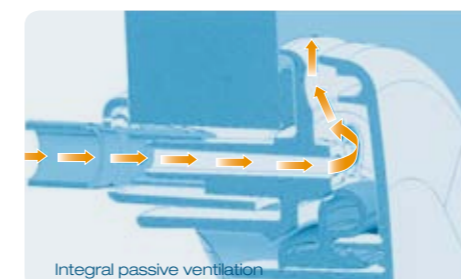

Matching locker door

Accessing the tank is child's play due to a custom-made locker door by Dometic Seitz with integral passive ventilation. An air outlet through the vehicle floor is no longer necessary. The locker door perfectly blends into the exterior of your recreational vehicle and prevents the risk of draining water.

- Biggest tank capacity in the market: 19 l
- Information panel displaying tank level
- Telescopic handle with two struts and strong wheels for easy handling of the cassette
- Easy to clean due to big service opening