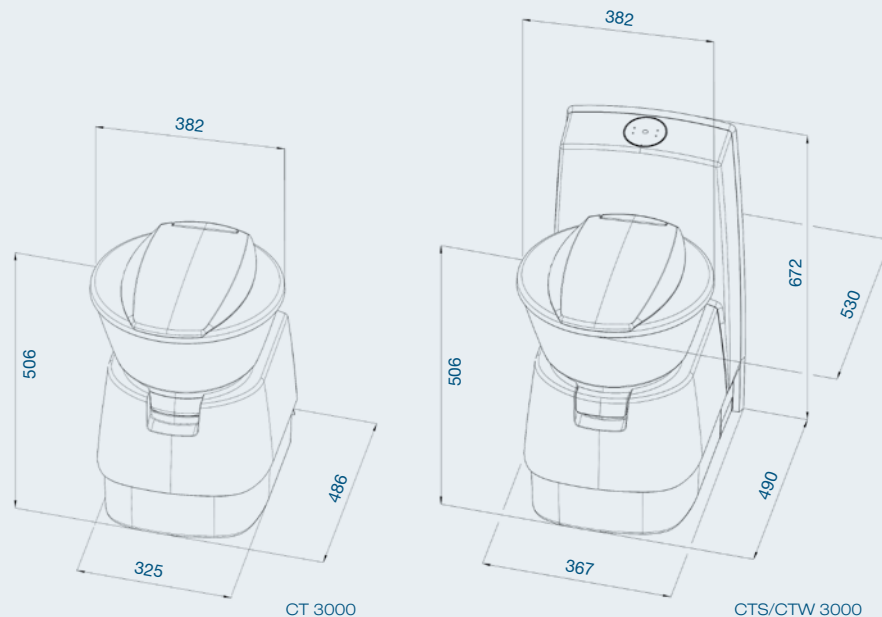

- Biggest tank capacity in the market: 19 l
- Information panel displaying tank level
- Telescopic handle with two struts and strong wheels for easy handling of the cassette
- Easy to clean due to big service opening

Applicable for all bathroom layouts!

Dimensions may differ due to specific bathroom layout