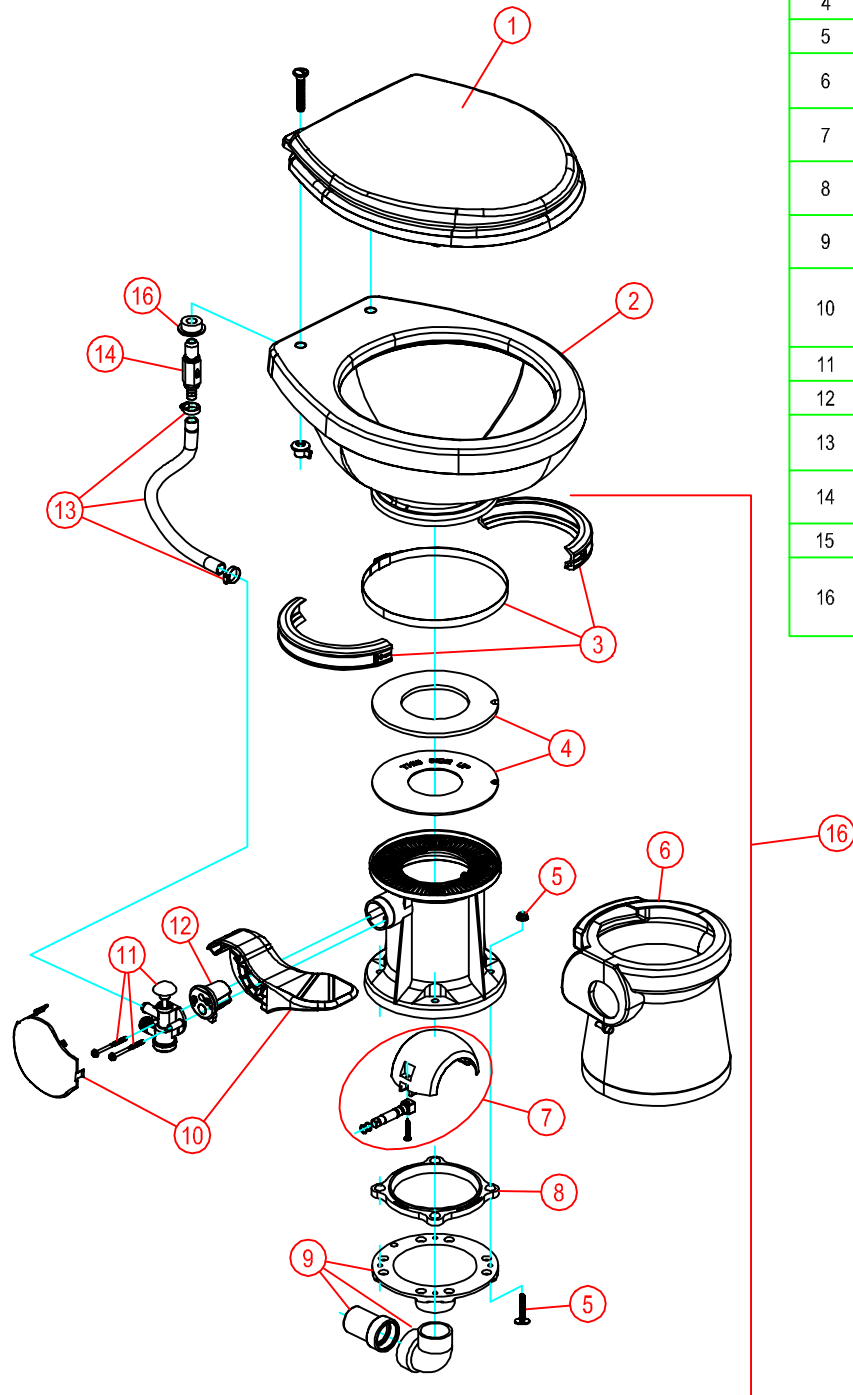

PARTS LIST: VACUFLUSH 5009 SERIES

ITEM	PART NUMBER & DESCRIPTION
1	385343829 SEAT/COVER - WHITE
	385343831 SEAT/COVER - BONE
2	385311079 CHINA BOWL KIT - WHITE
	385311080 CHINA BOWL KIT - BONE
3	385310048 BOWL/BASE CLAMP KIT
4	385311462 FLUSH BALL SEAL REP'L KIT
5	385310064 MOUNTING HARDWARE
6	385310111 PEDESTAL COVER - WHITE
	385310112 PEDESTAL COVER - BONE
7	385310954 FLUSH BALL, SHAFT, CARTRIDGE KIT **INCLUDES ITEM 12.
8	385310063 FLOOR FLANGE SEAL **INCLUDES ITEM 5
9	385318864 FUNNEL KIT ('06/'09 MODELS) **INCLUDES ITEM 5 & 8
10	385310682 PEDAL/CARTRIDGE KIT - WHITE
	385310762 PEDAL/CARTRIDGE KIT - BONE **INCLUDES ITEM 12
11	385314349 WATER VALVE KIT
12	385310683 SPRING CARTRIDGE KIT
13	385345377 BOWL WATER SUPPLY HOSE - WHITE
	385340177 BOWL WATER SUPPLY HOSE - BONE
14	385311456 CHECK VALVE KIT **INCLUDES ITEM 15
15	385311164 1/2" SEALING GROMMET
16	385311081 '09 BASE KIT PLASTIC PEDAL - WHITE
	385310978 '09 BASE KIT PLASTIC PEDAL - BONE **INCLUDES ITEMS 3-12