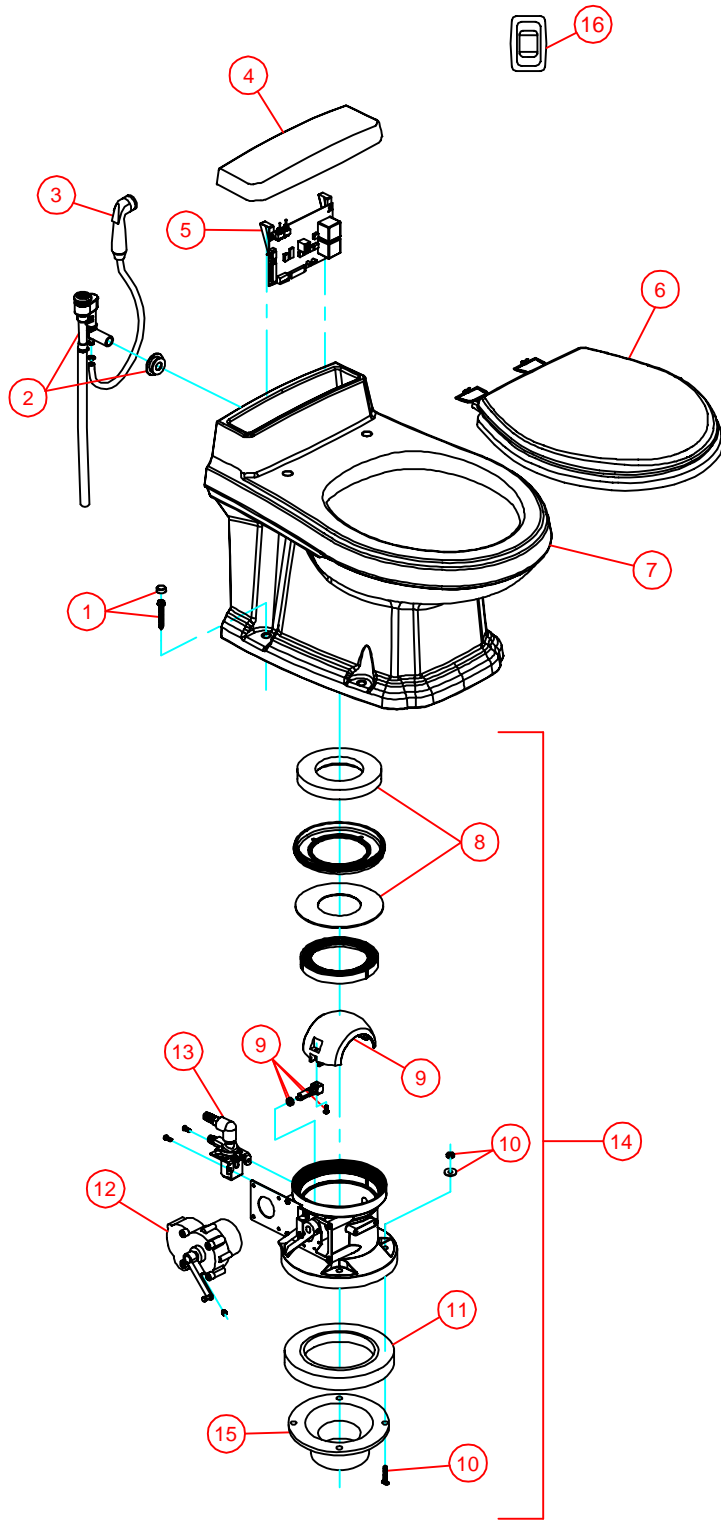

PARTS LIST: 3111

ITEM	3011	DESCRIPTION
1	385310813	CHINA BOWL MOUNTING KIT, CHROME
	385310814	CHINA BOWL MOUNTING KIT, GOLD
2	385310807	VACUUM BREAKER ASSEMBLY
	385310808	VACUUM BREAKER ASSY-HAND SPRAY MODEL
3	385310809	HAND SPRAY; WHITE, BONE, PLATINUM, TEAL
	385310873	HAND SPRAY; EBONY
4	385310851	ACCESS COVER, WHITE
	385310852	ACCESS COVER, BONE
	385310864	ACCESS COVER, PLATINUM
	385310865	ACCESS COVER, TEAL
	385310866	ACCESS COVER, EBONY
5	385310887	CONTROL MODULE KIT-12VDC (GRAVITY MODELS)
6	385344013	SEAT & COVER, WHITE
	385344014	SEAT & COVER, BONE
	385344018	SEAT & COVER, PLATINUM
	385344021	SEAT & COVER, TEAL
	385344019	SEAT & COVER, EBONY
7	385310857	CHINA BOWL, WHITE
	385310858	CHINA BOWL, BONE
	385310870	CHINA BOWL, PLATINUM
	385310871	CHINA BOWL, TEAL
	385310872	CHINA BOWL, EBONY
8	385310819	BOWL SEAL KIT
9	385310969	SHAFT/HALF BALL KIT WHITE
	385310971	SHAFT/HALF BALL KIT EBONY
	385310970	SHAFT/HALF BALL KIT TEAL
10	385310064	BASE MOUNTING HARDWARE KIT
11	600343938	FLOOR FLANGE SEAL
12	385310822	MOTOR & MOUNTING HARDWARE (12VDC)
13	385310821	WATER VALVE w/MOUNTING SCREWS (12VDC)
14	385310860	COMPLETE BASE ASSEMBLY (DOESN'T INCLUDE #18)
15	385343765	FLOOR FLANGE 3" SPIGOT (sold separately)
	385345892	FLOOR FLANGE 3" HUB (sold separately)
	385345889	FLOOR FLANGE 3" MPT (sold separately)
	385310961	FLOOR FLANGE 45° SWIVEL (sold separately) *MUST BE USED WITH SEAL INCLUDED*
16	385311139	KIT, WALL MT SWITCH-GRAVITY
N/S	385310854	ACCESS COVER MOUNTING KIT