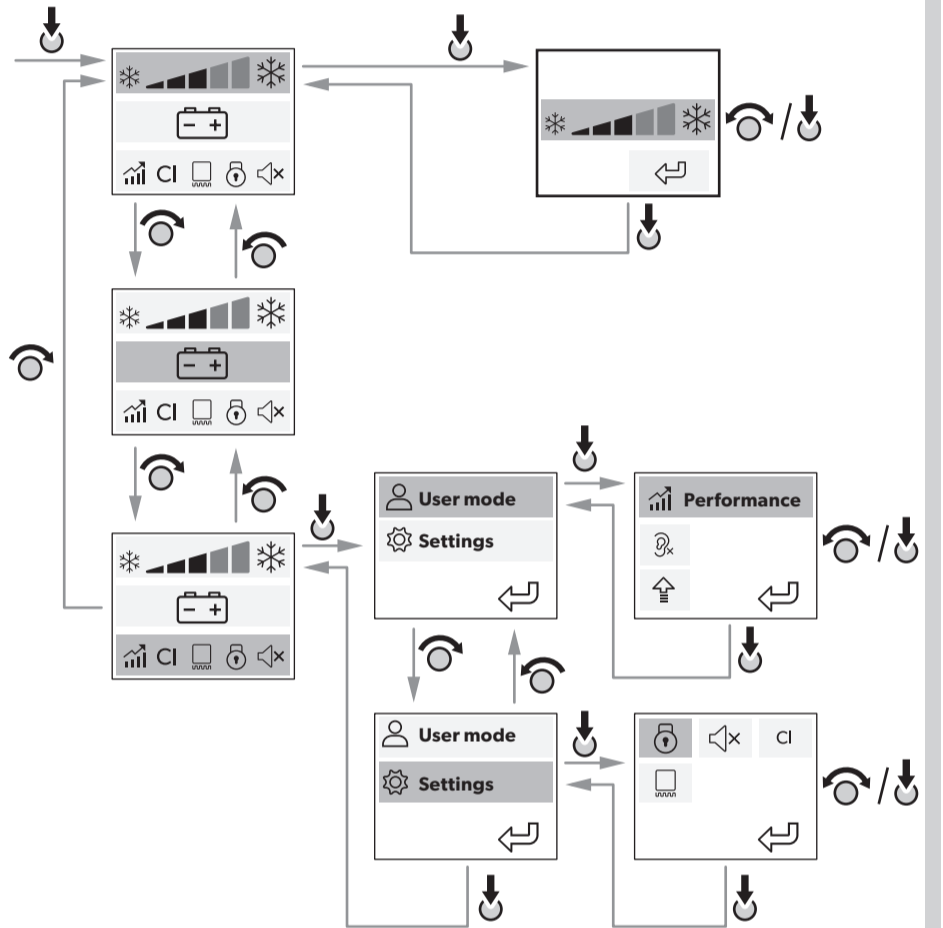

**DOMETIC**

RC10.4 (S.70)(S.90)(P.100)  
 RCL10.4(S)(T), RCS10.5(X)(S)(T)  
 RCD10.5(X)(S)(T)

**WARNING**

**CAUTION**

**NOTICE**

**ON**

**1**

RCS 10.5(X)(S)  
 RCL 10.4S / RCD 10.5(X)(S)  
 RC 10.4S.70 / RC 10.4S.90 / RC 10.4P.100

RCS 10.5(X)(T)  
 RCL 10.4T / RCD 10.5(X)(T)  
 RC 10.4T.70 / RC 10.4T.90

**OFF**

**2**

RCS 10.5(X)(S)  
 RCL 10.4S / RCD 10.5(X)(S)  
 RC 10.4S.70 / RC 10.4S.90 / RC 10.4P.100

RCS 10.5(X)(T)  
 RCL 10.4T / RCD 10.5(X)(T)  
 RC 10.4T.70 / RC 10.4T.90

**Operation**

**3**

RCL 10.4S / RCD 10.5(X)(S) / RCS 10.5(X)(S)  
 RC 10.4S.70 / RC 10.4S.90 / RC 10.4P.100

RCL 10.4T / RCD 10.5(X)(T) / RCS 10.5(X)(T)  
 RC 10.4T.70 / RC 10.4T.90

**Cooling Capacity**

**4**

RCL 10.4S / RCD 10.5(X)(S) / RCS 10.5(X)(S)  
 RC 10.4S.70 / RC 10.4S.90 / RC 10.4P.100

RCL 10.4T / RCD 10.5(X)(T) / RCS 10.5(X)(T)  
 RC 10.4T.70 / RC 10.4T.90

**Shelves**

**5**

Shelves

Shelf Angle

VG Fresh Base Out