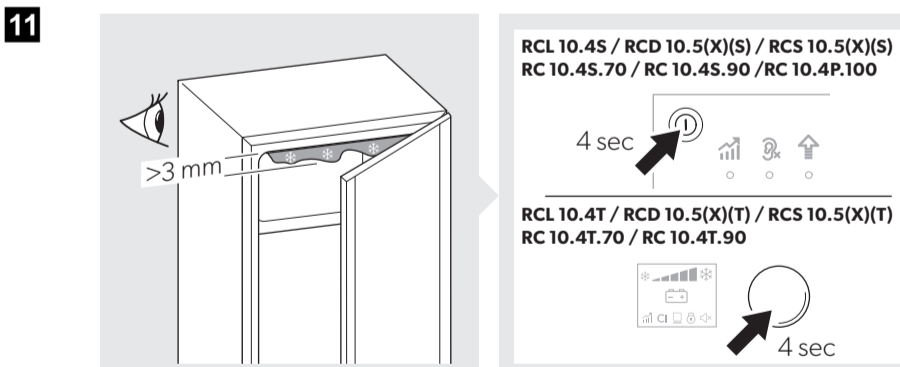

Shelves

Shelf Angle

VG Fresh Base Out

VG Fresh Base In

Defrost

Winter

Releasing Door

Removing Freezer

DOMETIC

YOUR LOCAL DEALER
dometic.com/dealer

YOUR LOCAL SUPPORT
dometic.com/contact

YOUR LOCAL SALES OFFICE
dometic.com/sales-offices

A complete list of Dometic companies, which comprise the Dometic Group, can be found in the public filings of:
DOMETIC GROUP AB Hemväringstgatan 15 SE-17154 Solna Sweden