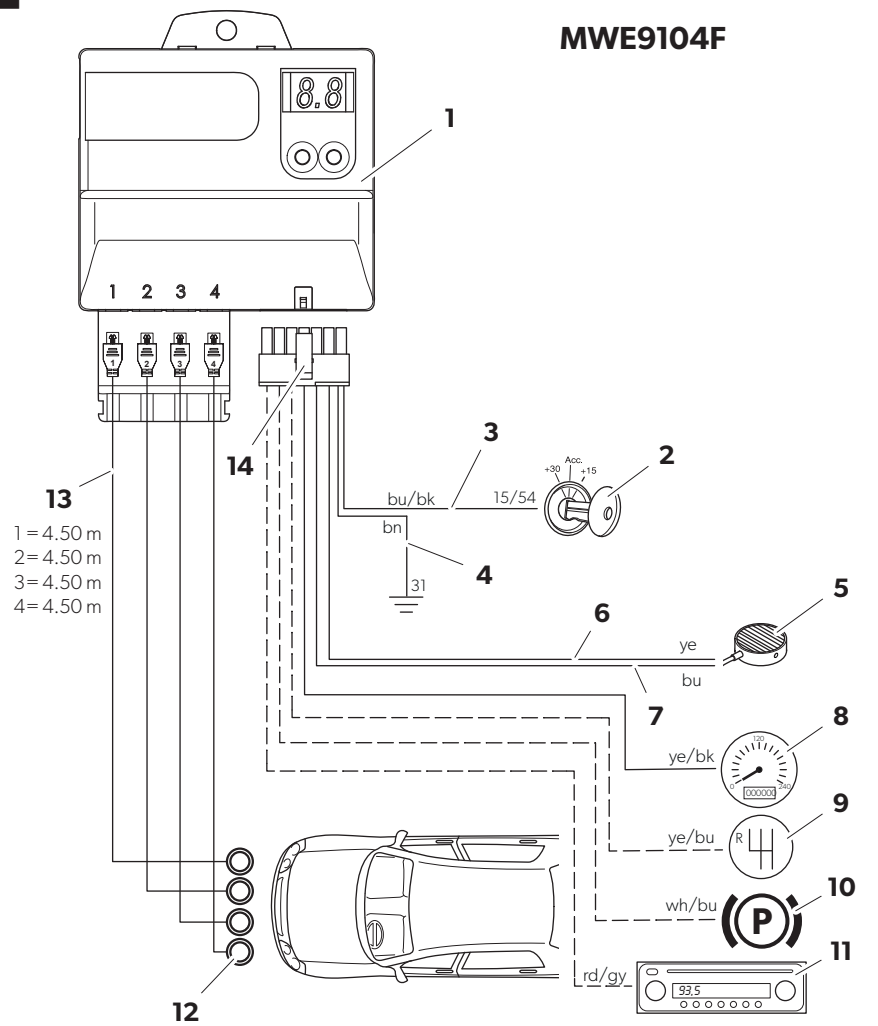

10

11

12 MWE9104

13 MWE9104F

14

15

	EN	DE	FR	ES	PT	IT	NL	DA
bk	Black	Schwarz	Noir	Negro	Preto	Nero	Zwart	Sort
bn	Brown	Braun	Maron	Marrón	Castanho	Marrone	Bruin	Brun
bu	Blue	Blau	Bleu	Azul	Azul	Blu	Blauw	Blå
gy	Grey	Grau	Gris	Gris	Cinzento	Grigio	Grijs	Grå
rd	Red	Rot	Rouge	Rojo	Vermelho	Rosso	Rood	Rød
wh	White	Weiß	Blanc	Blanco	Branco	Bianco	Wit	Hvid
ye	Yellow	Gelb	Jaune	Amarillo	Amarelo	Giallo	Geel	Gul

	SV	NO	FI	PL	SK	CS	HU	HR
bk	Svart	Svart	Musta	Czarny	Čierna	Černá	Fekete	Crna
bn	Brun	Brun	Ruskea	Brązowy	Hnedá	Hnědá	Barna	Smeđa
bu	Blå	Blå	Sininen	Niebieski	Modrá	Modrá	Kék	Plava
gy	Grå	Grå	Harmaa	Szary	Sivá	Šedá	Szürke	Siva
rd	Röd	Rød	Punainen	Czerwony	Červená	Červená	Piros	Crvena
wh	Vit	Hvit	Valkoinen	Biały	Biela	Bílá	Fehér	Bijela
ye	Gul	Gul	Keltainen	Żółty	Žltá	Žlutá	Sárga	Žuta

	TR	SL	RO	BG	ET	EL	LT	LV
bk	Siyah	Črna	Negru	Черна	Must	Μαύρος	Juoda	Melns
bn	Kahverengi	Rjav	Maro	Кафяв	Pruun	Καφέ	Ruda	Brūns
bu	Mavi	Moder	Albastru	Син	Sinine	Μπλε	Mėlyna	Zils
gy	Gri	Siv	Gri	Сив	Hall	Γκριζος	Pilka	Pelēks
rd	Kırmızı	Rdeč	Roșu	Червен	Punane	Κόκκινος	Raudona	Sarkans
wh	Beyaz	Bel	Alb	Бял	Valge	Λευκος	Balta	Balts
ye	Sarı	Rumen	Galben	Жълт	Kollane	Κίτρινος	Geltona	Dzeltens

DOMETIC

YOUR LOCAL DEALER
dometic.com/dealer

YOUR LOCAL SUPPORT
dometic.com/contact

YOUR LOCAL SALES OFFICE
dometic.com/sales-offices

A complete list of Dometic companies, which comprise the Dometic Group, can be found in the public filings of:
DOMETIC GROUP AB Hemvärgsgatan 15 SE-17154 Solna Sweden