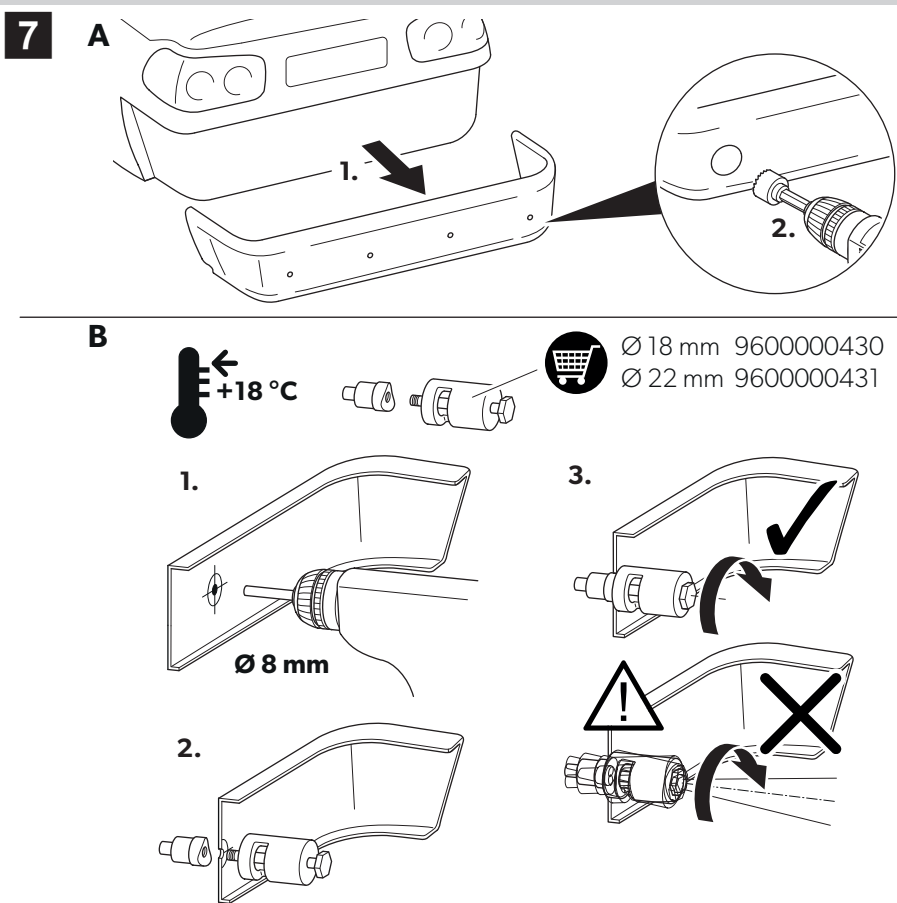

SCOPE OF DELIVERY

INSTALLATION NOTES

Diagram 3: Side view of a car with dimension 'a' indicating the distance from the front wheel to the speaker location.

a = 60 cm			-	-
a = 50 cm				
a = 40 cm		-	-	

INSTALLATION