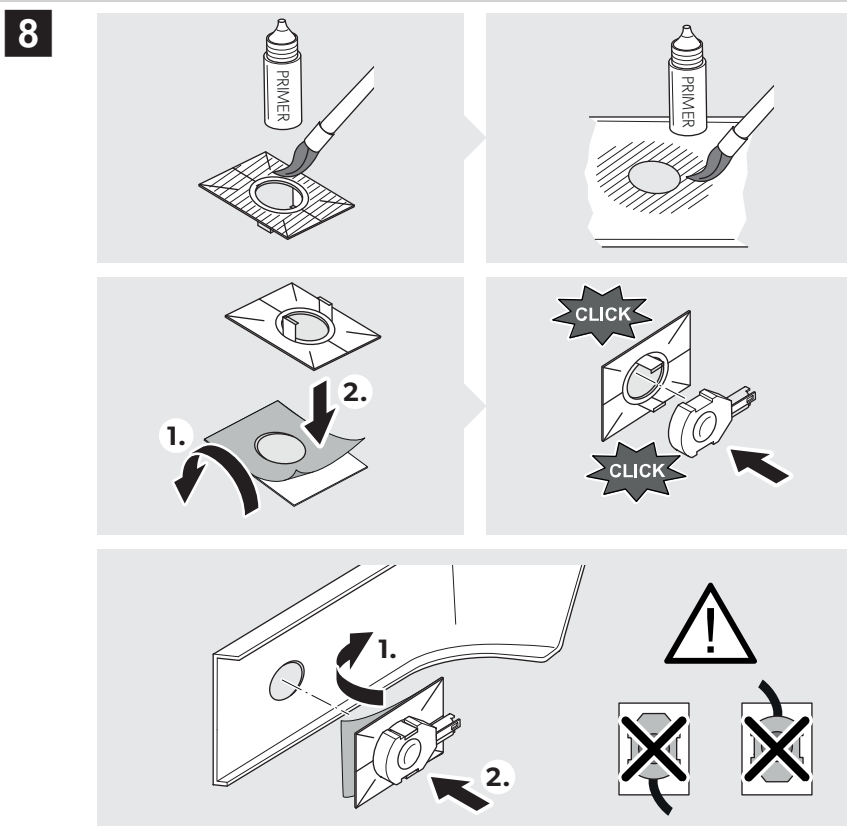

SCOPE OF DELIVERY

INSTALLATION NOTES

Diagram 3: Side view of a car with dimension 'a' indicating the distance from the front wheel to the speaker location.

a = 60 cm			-	-
a = 50 cm				
a = 40 cm		-	-	

INSTALLATION