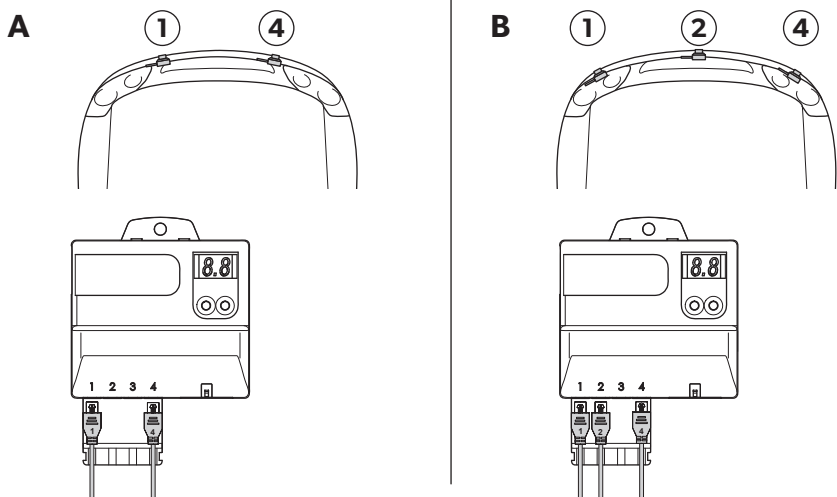

10

11

12 MWE9104

13 MWE9104F

14

15

	EN	DE	FR	ES	PT	IT	NL	DA
bk	Black	Schwarz	Noir	Negro	Preto	Nero	Zwart	Sort
bn	Brown	Braun	Maron	Marrón	Castanho	Marrone	Bruin	Brun
bu	Blue	Blau	Bleu	Azul	Azul	Blu	Blauw	Blå
gy	Grey	Grau	Gris	Gris	Cinzento	Grigio	Grijs	Grå
rd	Red	Rot	Rouge	Rojo	Vermelho	Rosso	Rood	Rød
wh	White	Weiß	Blanc	Blanco	Branco	Bianco	Wit	Hvid
ye	Yellow	Gelb	Jaune	Amarillo	Amarelo	Giallo	Geel	Gul

	SV	NO	FI	PL	SK	CS	HU	HR
bk	Svart	Svart	Musta	Czarny	Čierna	Černá	Fekete	Crna
bn	Brun	Brun	Ruskea	Brązowy	Hnedá	Hnědá	Barna	Smeđa
bu	Blå	Blå	Sininen	Niebieski	Modrá	Modrá	Kék	Plava
gy	Grå	Grå	Harmaa	Szary	Sivá	Šedá	Szürke	Siva
rd	Röd	Rød	Punainen	Czerwony	Červená	Červená	Piros	Crvena
wh	Vit	Hvit	Valkoinen	Biały	Biela	Bílá	Fehér	Bijela
ye	Gul	Gul	Keltainen	Żółty	Žltá	Žlutá	Sárga	Žuta

	TR	SL	RO	BG	ET	EL	LT	LV
bk	Siyah	Črna	Negru	Черна	Must	Μαύρος	Juoda	Melns
bn	Kahverengi	Rjav	Maro	Кафяв	Pruun	Καφέ	Ruda	Brūns
bu	Mavi	Moder	Albastru	Син	Sinine	Μπλε	Mėlyna	Zils
gy	Gri	Siv	Gri	Сив	Hall	Γκριζος	Pilka	Pelēks
rd	Kırmızı	Rdeč	Roșu	Червен	Punane	Κόκκινος	Raudona	Sarkans
wh	Beyaz	Bel	Alb	Бял	Valge	Λευκος	Balta	Balts
ye	Sarı	Rumen	Galben	Жълт	Kollane	Κίτρινος	Geltona	Dzeltens

DOMETIC

YOUR LOCAL DEALER
dometic.com/dealer

YOUR LOCAL SUPPORT
dometic.com/contact

YOUR LOCAL SALES OFFICE
dometic.com/sales-offices

A complete list of Dometic companies, which comprise the Dometic Group, can be found in the public filings of:
DOMETIC GROUP AB Hemvärgsgatan 15 SE-17154 Solna Sweden