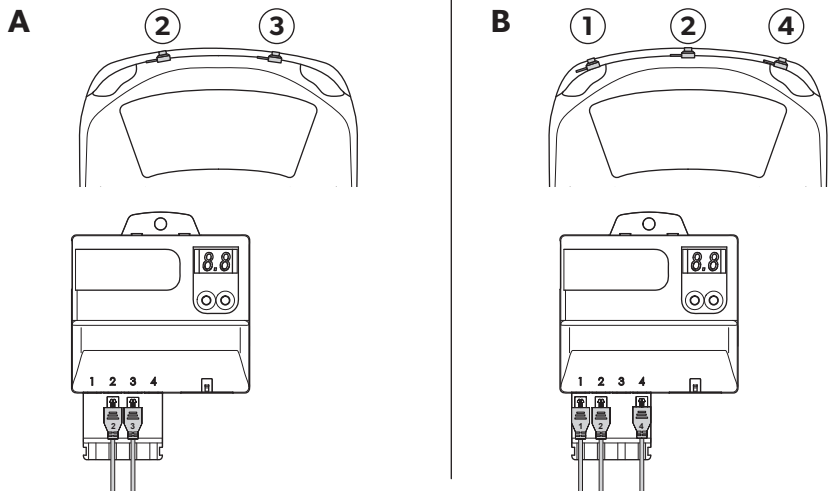

13 MWE9104F