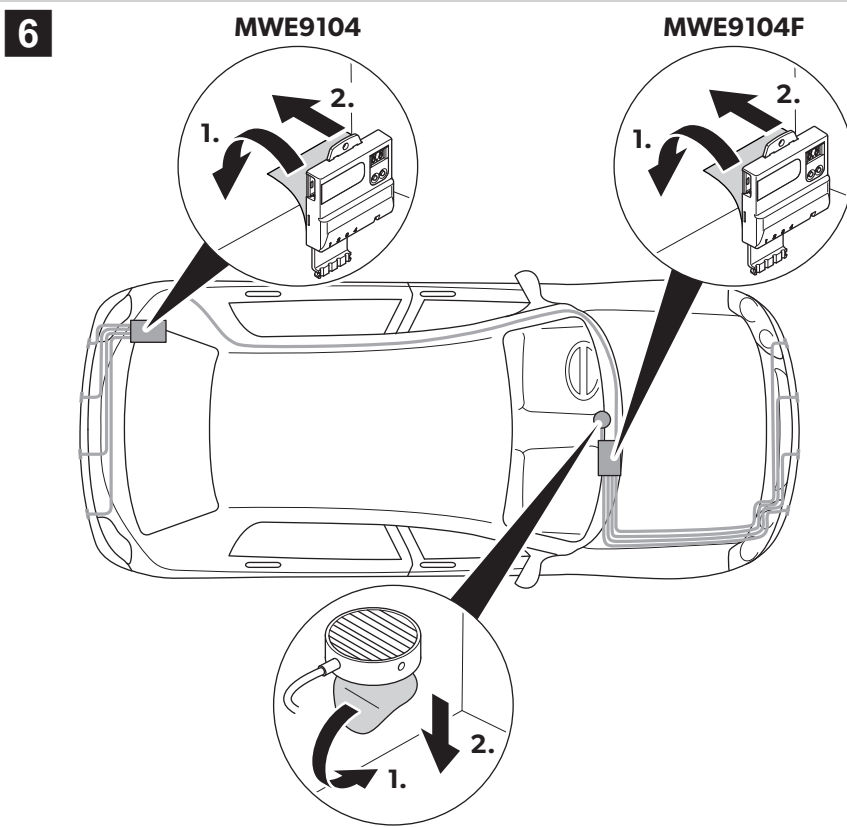

SCOPE OF DELIVERY

INSTALLATION NOTES

Diagram 3: Side view of a car with dimension 'a' indicating the distance from the front wheel to the speaker location.

a = 60 cm			-	-
a = 50 cm				
a = 40 cm		-	-	

INSTALLATION