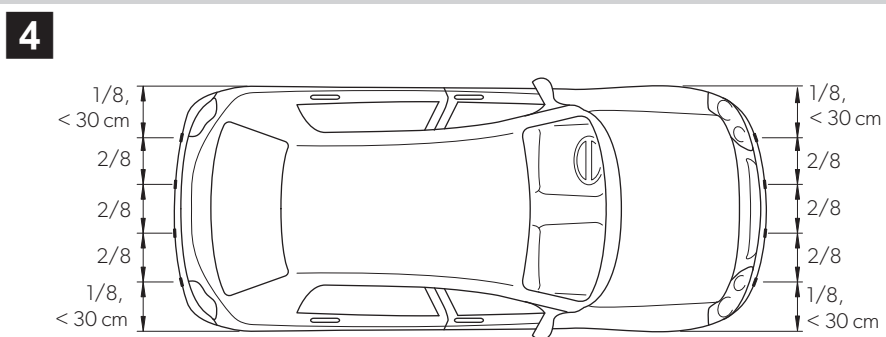

SCOPE OF DELIVERY

INSTALLATION NOTES

Diagram 3: Side view of a car with dimension 'a' indicating the distance from the front wheel to the speaker location.

a = 60 cm			-	-
a = 50 cm				
a = 40 cm		-	-	

INSTALLATION