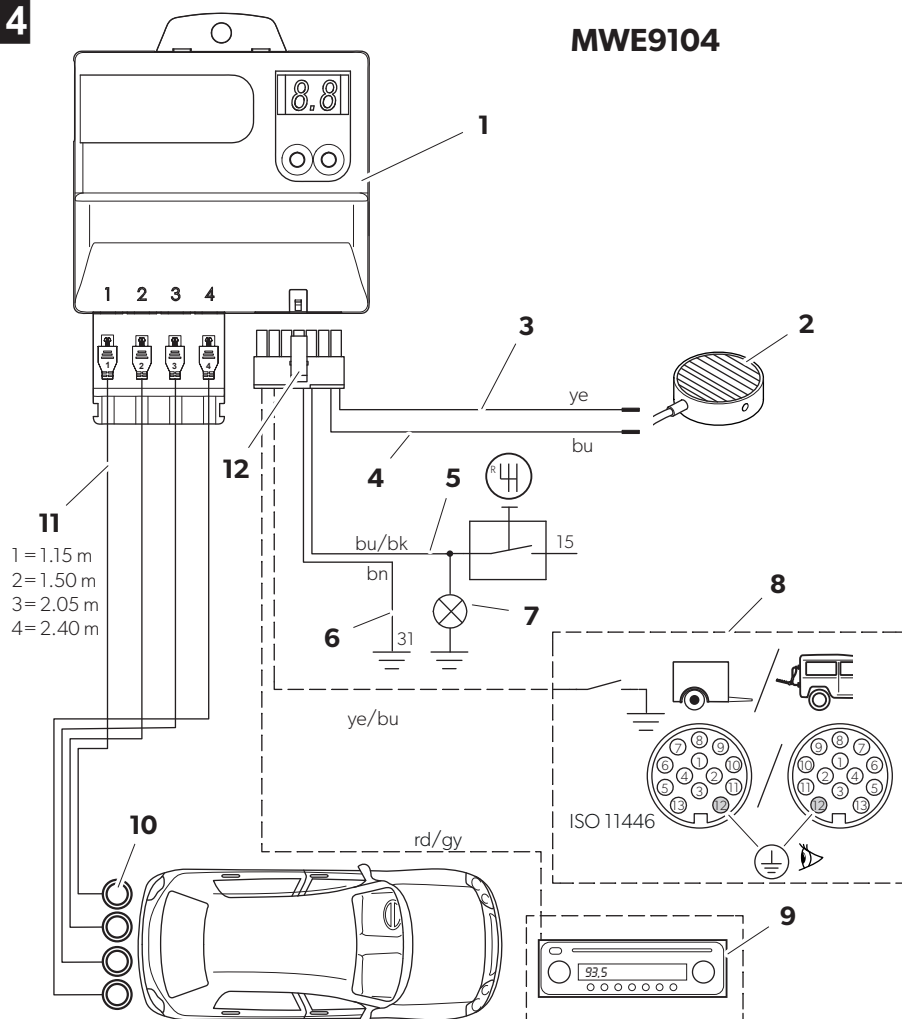

10

11

12 MWE9104

13 MWE9104F

14

15

	EN	DE	FR	ES	PT	IT	NL	DA
bk	Black	Schwarz	Noir	Negro	Preto	Nero	Zwart	Sort
bn	Brown	Braun	Maron	Marrón	Castanho	Marrone	Bruin	Brun
bu	Blue	Blau	Bleu	Azul	Azul	Blu	Blauw	Blå
gy	Grey	Grau	Gris	Gris	Cinzento	Grigio	Grijs	Grå
rd	Red	Rot	Rouge	Rojo	Vermelho	Rosso	Rood	Rød
wh	White	Weiß	Blanc	Blanco	Branco	Bianco	Wit	Hvid
ye	Yellow	Gelb	Jaune	Amarillo	Amarelo	Giallo	Geel	Gul

	SV	NO	FI	PL	SK	CS	HU	HR
bk	Svart	Svart	Musta	Czarny	Čierna	Černá	Fekete	Crna
bn	Brun	Brun	Ruskea	Brązowy	Hnedá	Hnědá	Barna	Smeđa
bu	Blå	Blå	Sininen	Niebieski	Modrá	Modrá	Kék	Plava
gy	Grå	Grå	Harmaa	Szary	Sivá	Šedá	Szürke	Siva
rd	Röd	Rød	Punainen	Czerwony	Červená	Červená	Piros	Crvena
wh	Vit	Hvit	Valkoinen	Biały	Biela	Bílá	Fehér	Bijela
ye	Gul	Gul	Keltainen	Żółty	Žltá	Žlutá	Sárga	Žuta

	TR	SL	RO	BG	ET	EL	LT	LV
bk	Siyah	Črna	Negru	Черна	Must	Μαύρος	Juoda	Melns
bn	Kahverengi	Rjav	Maro	Кафяв	Pruun	Καφέ	Ruda	Brūns
bu	Mavi	Moder	Albastru	Син	Sinine	Μπλε	Mėlyna	Zils
gy	Gri	Siv	Gri	Сив	Hall	Γκριζος	Pilka	Pelēks
rd	Kırmızı	Rdeč	Roșu	Червен	Punane	Κόκκινος	Raudona	Sarkans
wh	Beyaz	Bel	Alb	Бял	Valge	Λευκος	Balta	Balts
ye	Sarı	Rumen	Galben	Жълт	Kollane	Κίτρινος	Geltona	Dzeltens

DOMETIC

YOUR LOCAL DEALER
dometic.com/dealer

YOUR LOCAL SUPPORT
dometic.com/contact

YOUR LOCAL SALES OFFICE
dometic.com/sales-offices

A complete list of Dometic companies, which comprise the Dometic Group, can be found in the public filings of:
DOMETIC GROUP AB Hemvärgsgatan 15 SE-17154 Solna Sweden