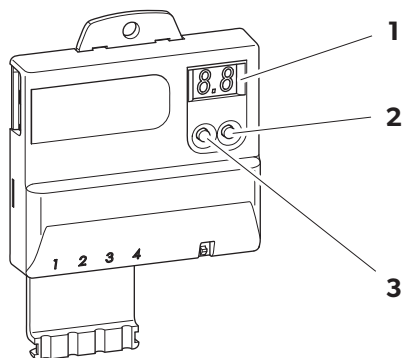

DETECTION RANGE

16

17

SETTING

18

19

20 MWE9104

		Min ... Max	Factory
01		00 01 02	02
02		01 02 FRONT REAR ON ON	02
07		00, 01 ... 05 OFF, 1 ... 5 s	05 5 s
08		01 ... 99 1/s - 99/s	03 3/s
18		00, 01 OFF, ON	00 OFF
40		02, 03, 04 2, 3, 4 sensors	04
47		00 01 02	00
42		00 ... 01 L R / R L	00 L R
43		-9 ... +9	00
45		12 ... 18 120 - 180 cm	16 160 cm

		Min ... Max	Factory
46		45 ... 90 45 - 90 cm	65 65 cm
47		30 ... 12 30 - 120 cm	35 35 cm
48		30 ... 90 30 - 90 cm	35 35 cm
49		00 = OFF 05, 10, 15, 20, 25, 30 = cm 99 = AUTO	00
54		01 = 1s 02 = 3 - 10 s 99 = constant	99
55		00 ... 01 AUTO	00
57		00, 01 ... 30 OFF, 1 ... 30 s	00
60		00 ... 01 <input checked="" type="checkbox"/> <input checked="" type="checkbox"/>	00 <input checked="" type="checkbox"/>
61		10 ... 13 100 - 130 cm	10 100 cm
62		10 ... 13 100 - 130 cm	10 100 cm

		Min ... Max	Factory
23		-9 ... +9	00
25		45 ... 12 45 - 120 cm	85 85 cm
26		45 ... 90 45 - 90 cm	60 60 cm
27		30 ... 50 30 - 50 cm	35 35 cm
28		30 ... 50 30 - 120 cm	35 35 cm
29		00 = OFF 05, 10, 15, 20, 25, 30 = cm 99 = AUTO	00
34		01 = 1s 02 = 3 - 10 s 99 = constant	01
36		00 ... 01 ON	00
37		00 = OFF 10, 20 ... 60 0, 20 - 60 s	20 20 s