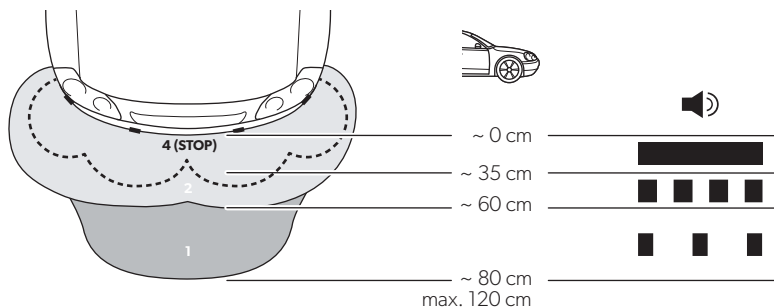

DETECTION RANGE

16

17

SETTING

18

19

20 MWE9104

		Min ... Max	Factory
01		00 01 02	02
02		01 02 FRONT REAR ON ON	02
07		00, 01 ... 05 OFF, 1 ... 5 s	05 5 s
08		01 ... 99 1/s - 99/s	03 3/s
18		00, 01 OFF, ON	00 OFF
40		02, 03, 04 2, 3, 4 sensors	04
47		00 01 02	00
42		00 ... 01 L R / R L	00 L R
43		-9 ... +9	00
45		12 ... 18 120 - 180 cm	16 160 cm

		Min ... Max	Factory
46		45 ... 90 45 - 90 cm	65 65 cm
47		30 ... 12 30 - 120 cm	35 35 cm
48		30 ... 90 30 - 90 cm	35 35 cm
49		00 = OFF 05, 10, 15, 20, 25, 30 = cm 99 = AUTO	00
54		01 = 1s 02 = 3 - 10 s 99 = constant	99
55		00 ... 01 AUTO	00
57		00, 01 ... 30 OFF, 1 ... 30 s	00
60		00 ... 01 <input checked="" type="checkbox"/> <input checked="" type="checkbox"/>	00 <input checked="" type="checkbox"/>
61		10 ... 13 100 - 130 cm	10 100 cm
62		10 ... 13 100 - 130 cm	10 100 cm

		Min ... Max	Factory
23		-9 ... +9	00
25		45 ... 12 45 - 120 cm	85 85 cm
26		45 ... 90 45 - 90 cm	60 60 cm
27		30 ... 50 30 - 50 cm	35 35 cm
28		30 ... 50 30 - 120 cm	35 35 cm
29		00 = OFF 05, 10, 15, 20, 25, 30 = cm 99 = AUTO	00
34		01 = 1s 02 = 3 - 10 s 99 = constant	01
36		00 ... 01 ON	00
37		00 = OFF 10, 20 ... 60 0, 20 - 60 s	20 20 s