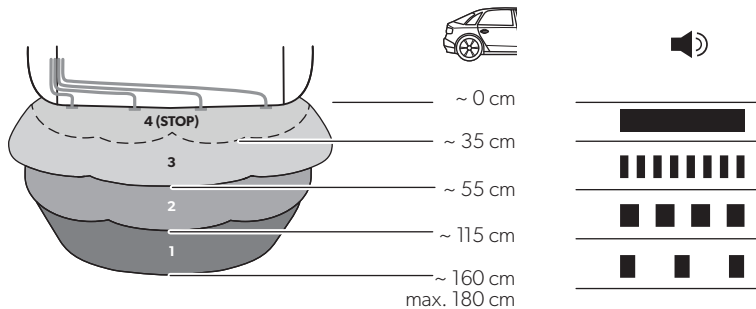

DETECTION RANGE

16

17

SETTING

18

19

20 MWE9104

		Min ... Max	Factory
01		00 01 02	02
02		01 02 FRONT REAR ON ON	02
07		00, 01 ... 05 OFF, 1 ... 5 s	05 5 s
08		01 ... 99 1/s - 99/s	03 3/s
18		00, 01 OFF, ON	00 OFF
40		02, 03, 04 2, 3, 4 sensors	04
47		00 01 02	00
42		00 ... 01 L R / R L	00 L R
43		-9 ... +9	00
45		12 ... 18 120 - 180 cm	16 160 cm

		Min ... Max	Factory
46		45 ... 90 45 - 90 cm	65 65 cm
47		30 ... 12 30 - 120 cm	35 35 cm
48		30 ... 90 30 - 90 cm	35 35 cm
49		00 = OFF 05, 10, 15, 20, 25, 30 = cm 99 = AUTO	00
54		01 = 1s 02 = 3 - 10 s 99 = constant	99
55		00 ... 01 AUTO	00
57		00, 01 ... 30 OFF, 1 ... 30 s	00
60		00 ... 01 <input checked="" type="checkbox"/> <input checked="" type="checkbox"/>	00 <input checked="" type="checkbox"/>
61		10 ... 13 100 - 130 cm	10 100 cm
62		10 ... 13 100 - 130 cm	10 100 cm

		Min ... Max	Factory
23		-9 ... +9	00
25		45 ... 12 45 - 120 cm	85 85 cm
26		45 ... 90 45 - 90 cm	60 60 cm
27		30 ... 50 30 - 50 cm	35 35 cm
28		30 ... 50 30 - 120 cm	35 35 cm
29		00 = OFF 05, 10, 15, 20, 25, 30 = cm 99 = AUTO	00
34		01 = 1s 02 = 3 - 10 s 99 = constant	01
36		00 ... 01 ON	00
37		00 = OFF 10, 20 ... 60 0, 20 - 60 s	20 20 s