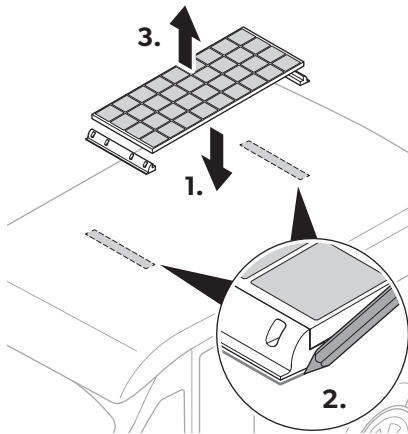

You can find the manual of your product
Büttner Dometic PowerLine MT90, MT180-2, MT130, MT260-2, MT210,
MT420-2, MT130CDS, MT260-2CDS, MT210CDS, MT420-2CDS on
<https://documents.dometic.com/?object_id=83915>

You can find the manual of your product
Büttner Dometic BlackLine MT75MCSlim, MT80MC, MT160-2MC,
MT110MC, MT220-2MC, MT130MC, MT260-2MC, MT170MC, MT340-2MC on
<https://documents.dometic.com/?object_id=83825>

1

2

3

4