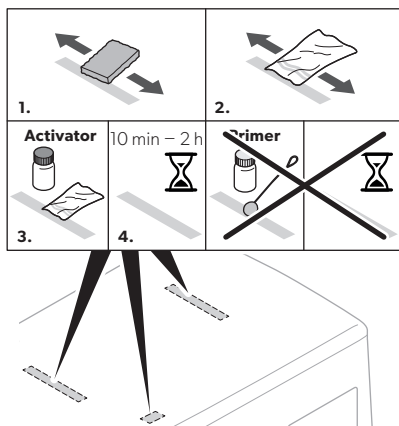

You can find the manual of your product
Büttner Dometic PowerLine MT90, MT180-2, MT130, MT260-2, MT210,
MT420-2, MT130CDS, MT260-2CDS, MT210CDS, MT420-2CDS on
<https://documents.dometic.com/?object_id=83915>

You can find the manual of your product
Büttner Dometic BlackLine MT75MCSlim, MT80MC, MT160-2MC,
MT110MC, MT220-2MC, MT130MC, MT260-2MC, MT170MC, MT340-2MC on
<https://documents.dometic.com/?object_id=83825>

1

2

3

4