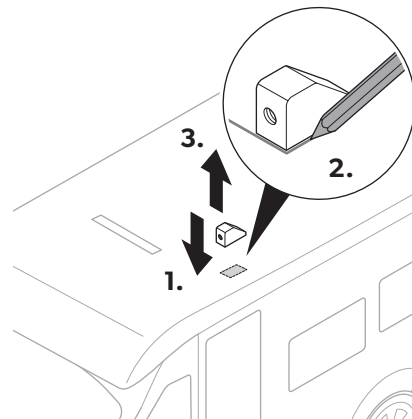

You can find the manual of your product
Büttner Dometic PowerLine MT90, MT180-2, MT130, MT260-2, MT210,
MT420-2, MT130CDS, MT260-2CDS, MT210CDS, MT420-2CDS on
<https://documents.dometic.com/?object_id=83915>

You can find the manual of your product
Büttner Dometic BlackLine MT75MCSlim, MT80MC, MT160-2MC,
MT110MC, MT220-2MC, MT130MC, MT260-2MC, MT170MC, MT340-2MC on
<https://documents.dometic.com/?object_id=83825>

1

2

3

4