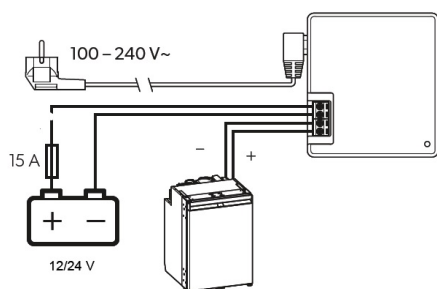

## Specifications

<b>INPUT VOLTAGE</b>	100/240 V AC 12/24 V DC
<b>OUTPUT VOLTAGE</b>	27 V
<b>OUTPUT CURRENT</b>	5 A
<b>INPUT FREQUENCY</b>	50/60 Hz
<b>PRIORITY CIRCUIT (INTEGRATED)</b>	Yes
<b>ENERGY EFFICIENCY</b>	> 88 %
<b>CONTINUOUS POWER 25°C</b>	135 W
<b>OPERATING TEMPERATURE</b>	-10 °C to +43 °C
<b>WEIGHT</b>	0.6 kg
<b>DIMENSIONS (W × H × D)</b>	32 × 100 × 110 mm