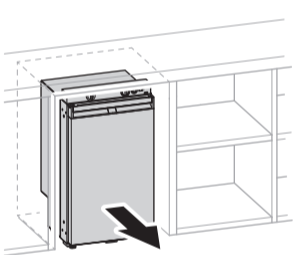

→ DOMETIC

NRX0090V

12/24 V

R600a

DIMENSIONS

Absorber MDC90

NRX0090V

NRX0090V

⚠ DANGER

NOTICE

NOTICE

AIR FLOW

Insufficient air flow results in shortened lifespan and reduced cooling performance. Observe the minimum spacings when installing the refrigerator to furniture.

CONDENSATION DRAIN