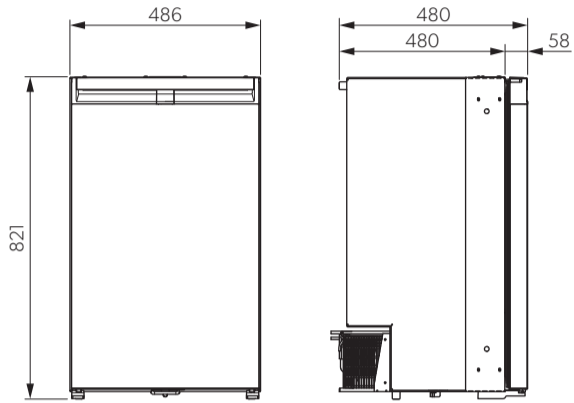

→ DOMETIC

NRX0090V

12/24 V

R600a

DIMENSIONS

Absorber MDC90

NRX0090V

NRX0090V

⚠ DANGER

NOTICE

NOTICE

AIR FLOW

Insufficient air flow results in shortened lifespan and reduced cooling performance. Observe the minimum spacings when installing the refrigerator to furniture.

CONDENSATION DRAIN