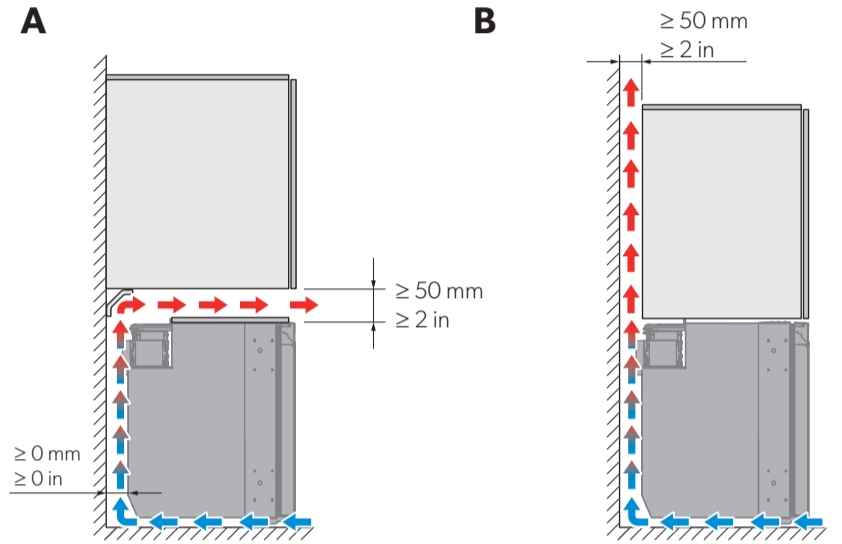

→ DOMETIC

NRX0090V

12/24 V

R600a

DIMENSIONS

Absorber MDC90

NRX0090V

NRX0090V

⚠ DANGER

NOTICE

NOTICE

AIR FLOW

Insufficient air flow results in shortened lifespan and reduced cooling performance. Observe the minimum spacings when installing the refrigerator to furniture.

CONDENSATION DRAIN