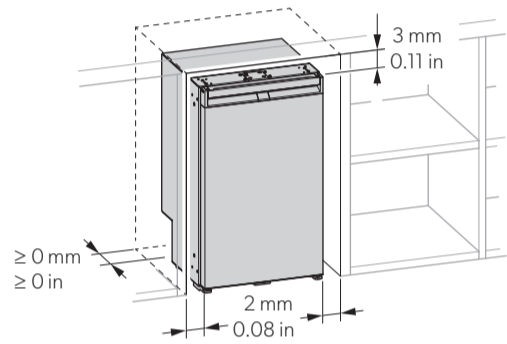

→ DOMETIC

NRX0090V

12/24 V

R600a

DIMENSIONS

Absorber MDC90

NRX0090V

NRX0090V

⚠ DANGER

NOTICE

NOTICE

AIR FLOW

Insufficient air flow results in shortened lifespan and reduced cooling performance. Observe the minimum spacings when installing the refrigerator to furniture.

CONDENSATION DRAIN