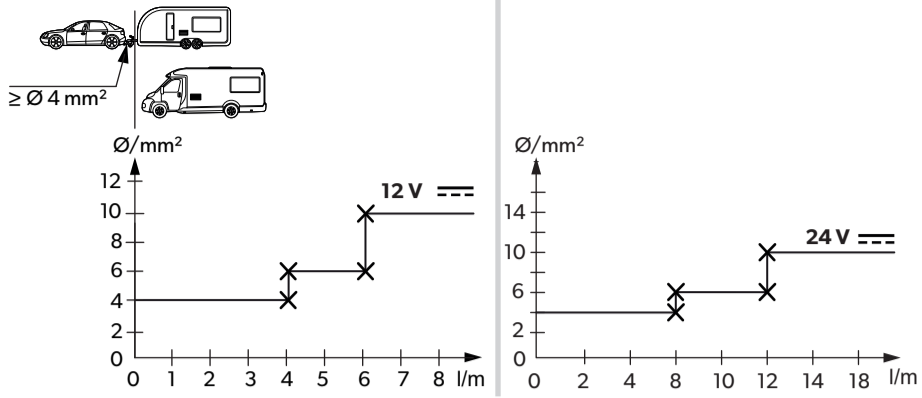

DC

FIXING

FIXING

REVERSING DOOR

DOMETIC

YOUR LOCAL DEALER
dometic.com/dealer

YOUR LOCAL SUPPORT
dometic.com/contact

YOUR LOCAL SALES OFFICE
dometic.com/sales-offices

A complete list of Dometic companies, which comprise the Dometic Group, can be found in the public filings of: **DOMETIC GROUP AB** Hemvärnsgatan 15 SE-17154 Solna Sweden

4445103940 2024-06-26