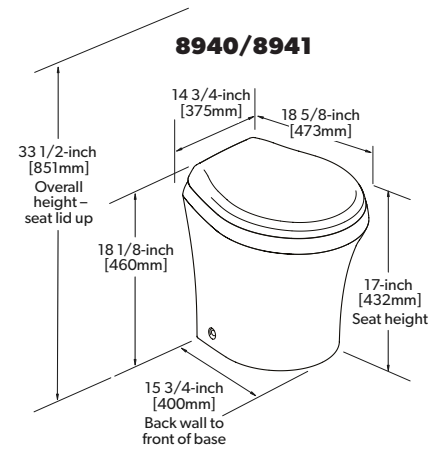

Model	8920	8940	8941
Description¹	Low-profile macerator toilet with touchpad flush control	Standard height macerator toilet with touchpad flush control	Standard-height macerator toilet/ bidet combo with touchpad flush control
Circuit Breaker/Fuse	20 amps @ 12 V DC; 15 amps @ 24 V DC		
Wiring	12 ga. (up to 20 ft/ 6.1 m total circuit)		
Water Supply ID Fitting (in/mm)	0.5/13 NPT		
Min. Water Flow Rate (gpm/lpm)	2.0/7.6		
Discharge ID Fitting (in/mm)	1.5/38 or 1.0/25		
Max. Discharge Horizontal Run (ft/m)²	98/30		
Max. Discharge Vertical Run (ft/m)²	9.8/3		
Min Height-Seat Down (in/mm)³	14.75/375	18.125/460	18.125/460
Max. Height-Seat Up (in/mm)³	30.25/768	33.5/851	33.5/851
Width (in/mm)³	14.75/375	14.75/375	24.75/375
Depth-Wall to Front of Bowl(in/mm)³	14.875/378	15.75/400	15.75/400
Depth-Wall to Front of Base (in/mm)³	18.25/464	18.625/473	18.625/473
Depth-Wall to Center of Base (in/mm)³	N/A	N/A	N/A