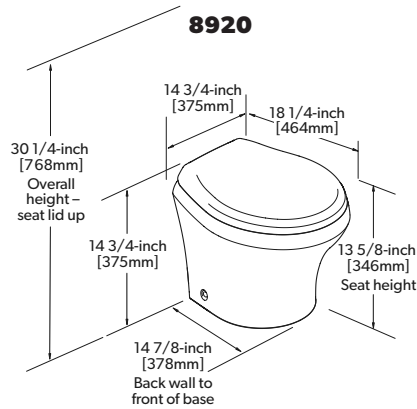

Model	8920	8940	8941
Description¹	Low-profile macerator toilet with touchpad flush control	Standard height macerator toilet with touchpad flush control	Standard-height macerator toilet/ bidet combo with touchpad flush control
Circuit Breaker/Fuse	20 amps @ 12 V DC; 15 amps @ 24 V DC		
Wiring	12 ga. (up to 20 ft/ 6.1 m total circuit)		
Water Supply ID Fitting (in/mm)	0.5/13 NPT		
Min. Water Flow Rate (gpm/lpm)	2.0/7.6		
Discharge ID Fitting (in/mm)	1.5/38 or 1.0/25		
Max. Discharge Horizontal Run (ft/m)²	98/30		
Max. Discharge Vertical Run (ft/m)²	9.8/3		
Min Height-Seat Down (in/mm)³	14.75/375	18.125/460	18.125/460
Max. Height-Seat Up (in/mm)³	30.25/768	33.5/851	33.5/851
Width (in/mm)³	14.75/375	14.75/375	24.75/375
Depth-Wall to Front of Bowl(in/mm)³	14.875/378	15.75/400	15.75/400
Depth-Wall to Front of Base (in/mm)³	18.25/464	18.625/473	18.625/473
Depth-Wall to Center of Base (in/mm)³	N/A	N/A	N/A