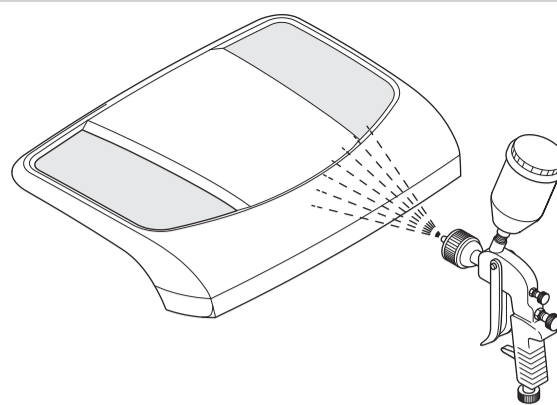

By using the product, you hereby confirm that you have read all instructions, guidelines, and warnings carefully and that you understand and agree to abide by the terms and conditions as set forth herein. Find the installation manual online on qr.dometic.com/beREIT

3

4

5

6

7