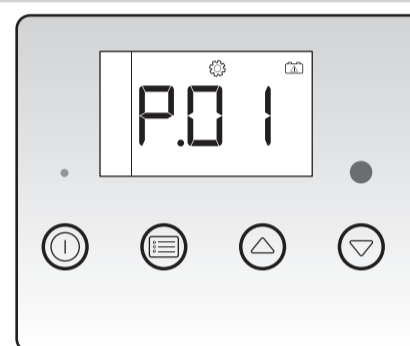

By using the product, you hereby confirm that you have read all instructions, guidelines, and warnings carefully and that you understand and agree to abide by the terms and conditions as set forth herein. Find the installation manual online on qr.dometic.com/beREIT

3

4

5

6

7