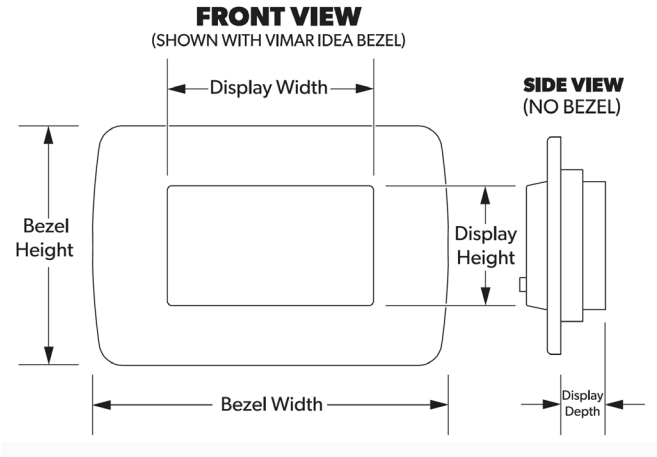

NO BUTTONS
SMOOTH CAPACITIVE TOUCH

EASY OPERATION
CLEAR LAYOUT OF BASIC CONTROLS

PROGRAMMABLE
INTUITIVE QUICK SETUP
MENU

Mobile living made easy.

 **DOMETIC**

CANBUS COMPATIBLE

The CapTouch cabin control is easy to use and offers a water-resistant screen with no buttons to wear out. The capacitive-touch surface is smooth and the control's operational icons feature durable, long-wearing ink. Setup mode is intuitive, with icons and prompts that are easy to understand. The humidity control option decreases mildew and mold onboard by periodically running the air conditioning system to remove moisture—thus improving overall indoor air quality. If you have auxiliary heat onboard, the CapTouch can be configured to seamlessly operate that system, too, for total climate management from a single control.

SPECIFICATIONS	
IDEA BEZEL DIMENSIONS	H x W x D (in/mm)
Display	2.97 x 4.41 x 0.85 in / 75.41 x 111.99 x 21.68 mm
Cut Out	2.25 x 3.45 in / 57.15 x 87.63 mm
Between Mounting Holes	2.36 x 3.82 in / 59.94 x 97.03 mm
Bezel	3.22 x 4.72 in / 82.0 x 120.0 mm
EIKON BEZEL DIMENSIONS	H x W x D (in/mm)
Display	2.86 x 4.45 x 0.94 in / 72.76 x 112.96 x 23.75mm
Cut Out	1.85 x 2.80 in / 46.90 x 71.03mm
Between Mounting Holes	2.20 x 3.78 in / 55.88 x 96.01mm
Bezel	3.73 x 3.73 in / 94.8 x 94.8mm