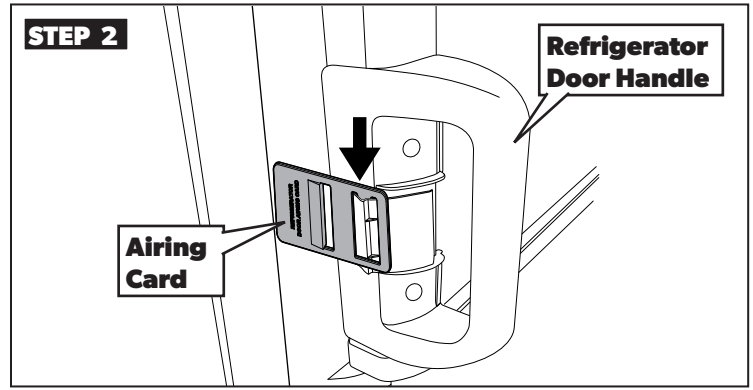

Kit PN# 3850781026

Refrigerator Models: DM26XX, DM28XX (6-8 cu ft)