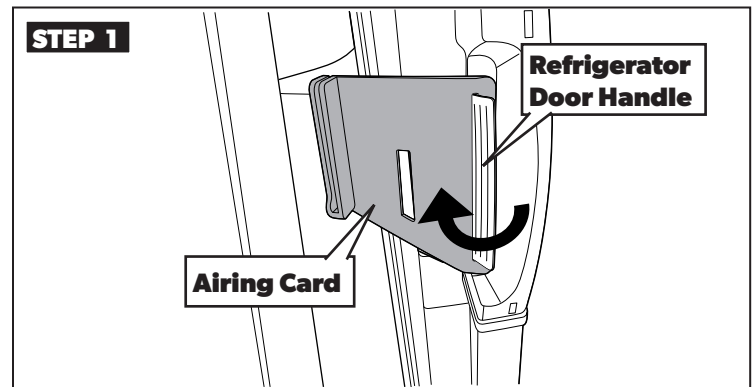

Refrigerator Airing Device Service Kit for Models DM26XX, DM28XX, RM37XX, RM39XX, & RM1350 with manual doors

Use the airing device to keep the door ajar if the refrigerator is put into storage or not used for an extended period of time.

Kit PN# 3851206023

Refrigerator Models: RM37XX, RM39XX (7-9 cu ft)

Read these instructions carefully. These instructions MUST stay with this product.