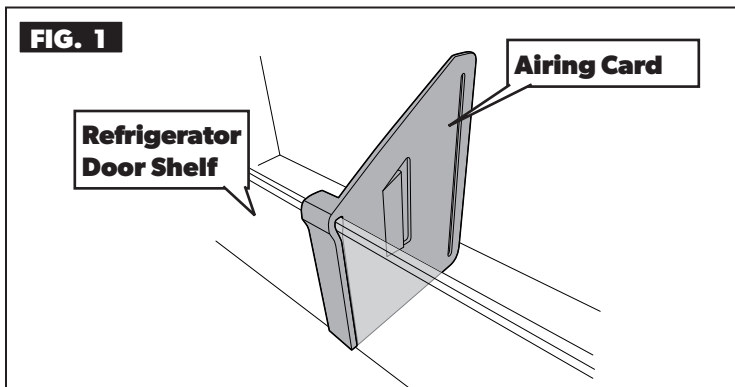

Refrigerator Airing Device Service Kit for Models DM26XX, DM28XX, RM37XX, RM39XX, & RM1350 with manual doors

Use the airing device to keep the door ajar if the refrigerator is put into storage or not used for an extended period of time.

Kit PN# 3851206023

Refrigerator Models: RM37XX, RM39XX (7-9 cu ft)

Read these instructions carefully. These instructions MUST stay with this product.