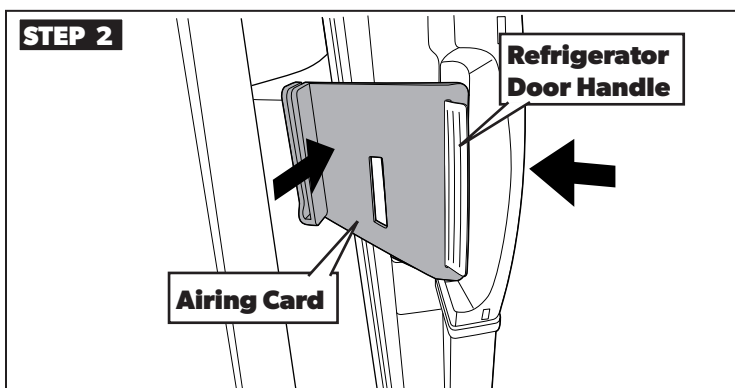

Refrigerator Airing Device Service Kit for Models DM26XX, DM28XX, RM37XX, RM39XX, & RM1350 with manual doors

Use the airing device to keep the door ajar if the refrigerator is put into storage or not used for an extended period of time.

Kit PN# 3851206023

Refrigerator Models: RM37XX, RM39XX (7-9 cu ft)

Read these instructions carefully. These instructions MUST stay with this product.