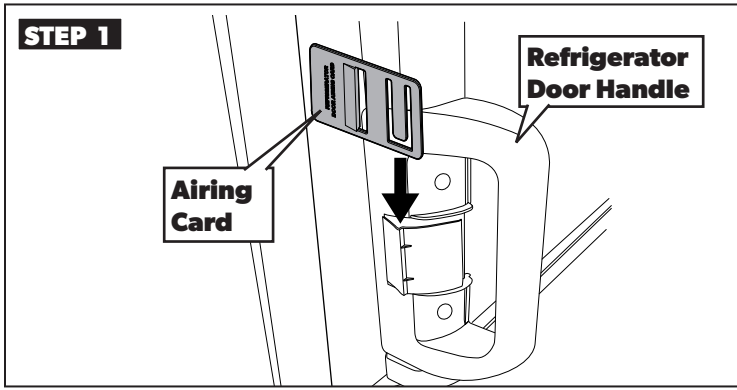

Kit PN# 3850781026

Refrigerator Models: DM26XX, DM28XX (6-8 cu ft)