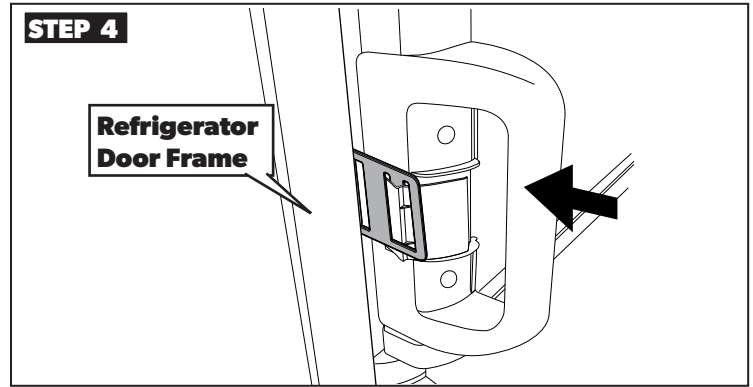

Kit PN# 3850781026

Refrigerator Models: DM26XX, DM28XX (6-8 cu ft)