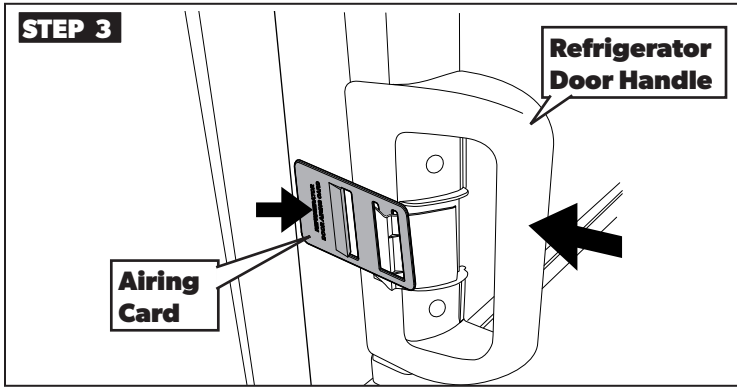

Kit PN# 3850781026

Refrigerator Models: DM26XX, DM28XX (6-8 cu ft)