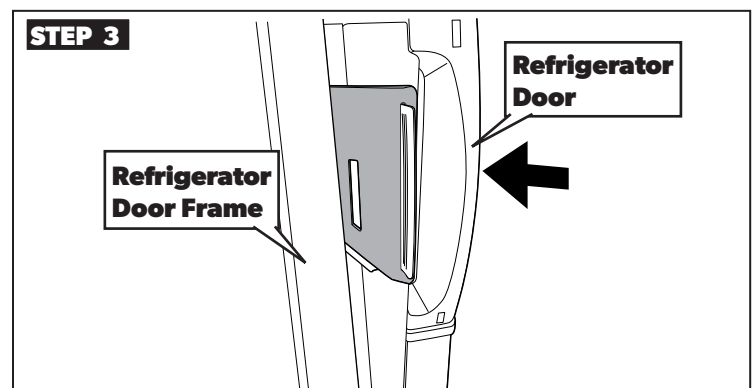

Refrigerator Airing Device Service Kit for Models DM26XX, DM28XX, RM37XX, RM39XX, & RM1350 with manual doors

Use the airing device to keep the door ajar if the refrigerator is put into storage or not used for an extended period of time.

Kit PN# 3851206023

Refrigerator Models: RM37XX, RM39XX (7-9 cu ft)

Read these instructions carefully. These instructions MUST stay with this product.