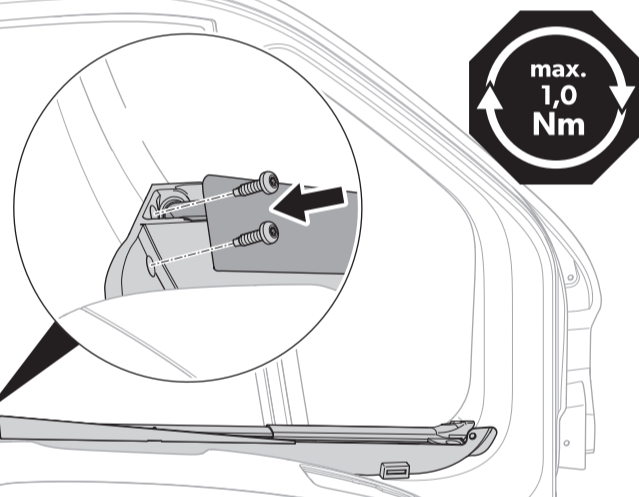

Pleated Side Blind SP 300

- ✓ Fiat Ducato Type 250, 290 (→ 07/2021)
 - ✗ Fiat Ducato Facelift (07/2021 →)
 - ✓ Citroën Jumper/Peugeot Boxer (07/2006 →)
- L: 9104122292, R: 9104122695, Set: 9104122616

1

2