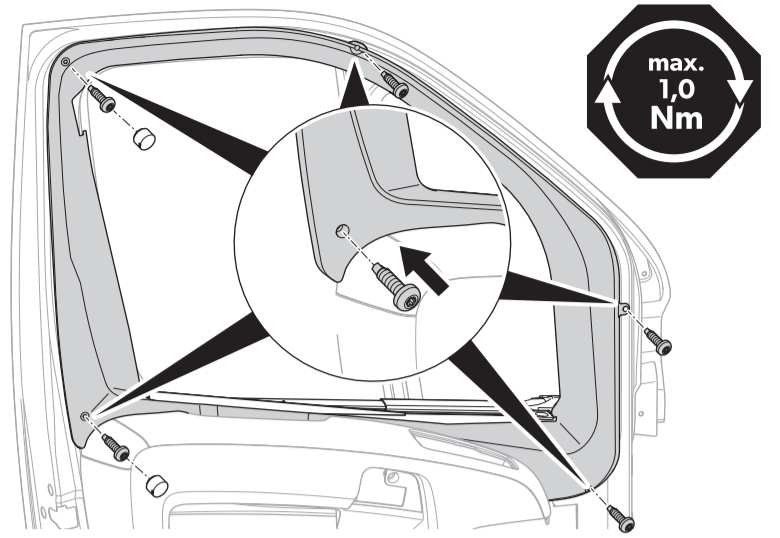

Pleated Side Blind SP 300

1. ✓ Fiat Ducato Type 250, 290 (→ 07/2021)
   - ✗ Fiat Ducato Facelift (07/2021 →)
   - ✓ Citroën Jumper/Peugeot Boxer (07/2006 →)
2. L: 9104122292, R: 9104122695, Set: 9104122616

1

2

3

4

5

6

7

8