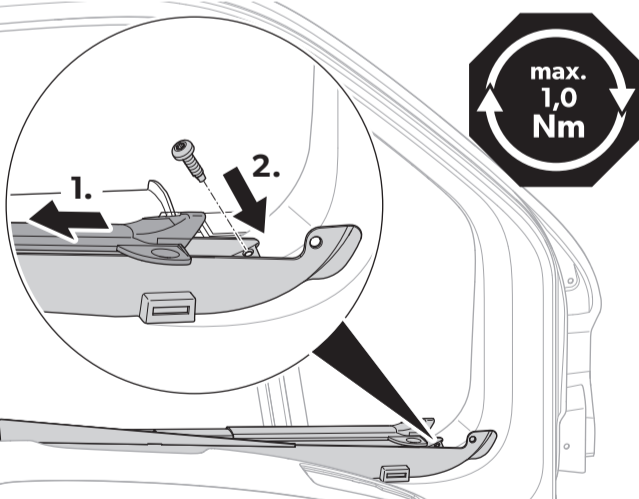

Pleated Side Blind SP 300

1. ✓ Fiat Ducato Type 250, 290 (→ 07/2021)
   - ✗ Fiat Ducato Facelift (07/2021 →)
   - ✓ Citroën Jumper/Peugeot Boxer (07/2006 →)
2. L: 9104122292, R: 9104122695, Set: 9104122616

1

2

3

4

5

6

7

8