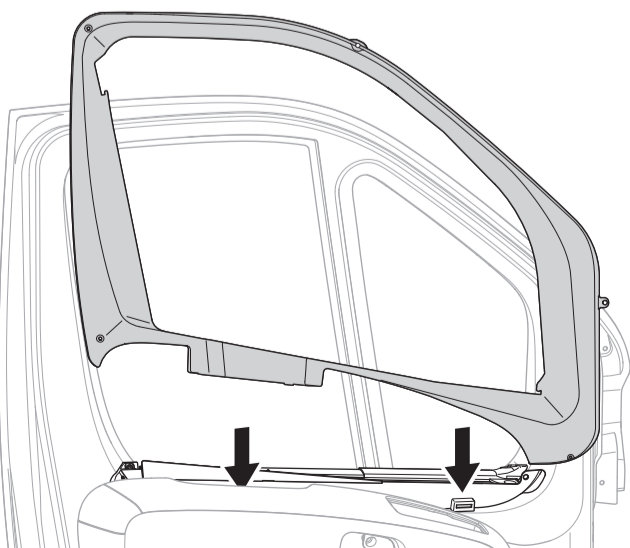

Pleated Side Blind SP 300

1. ✓ Fiat Ducato Type 250, 290 (→ 07/2021)
   - ✗ Fiat Ducato Facelift (07/2021 →)
   - ✓ Citroën Jumper/Peugeot Boxer (07/2006 →)
2. L: 9104122292, R: 9104122695, Set: 9104122616

1

2

3

4

5

6

7

8