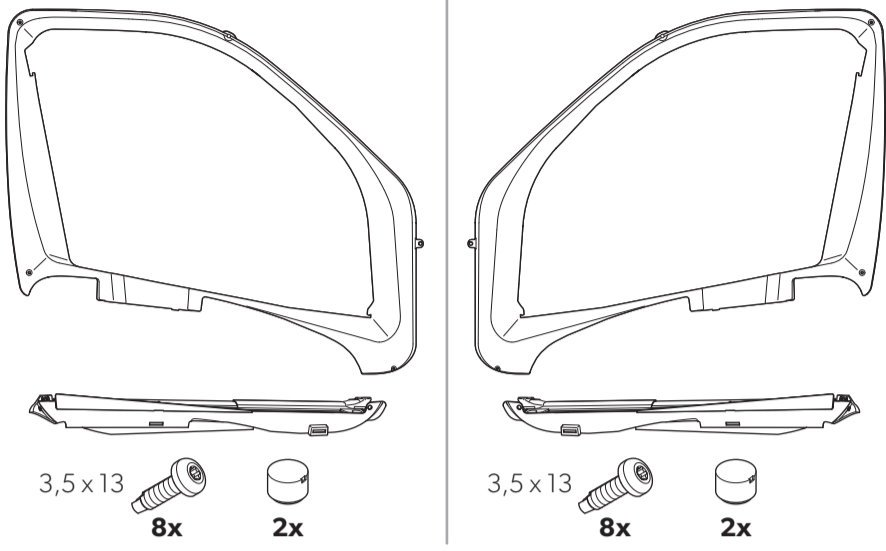

Pleated Side Blind SP 300

- ✓ Fiat Ducato Type 250, 290 (→ 07/2021)
 - ✗ Fiat Ducato Facelift (07/2021 →)
 - ✓ Citroën Jumper/Peugeot Boxer (07/2006 →)
- L: 9104122292, R: 9104122695, Set: 9104122616

1

2