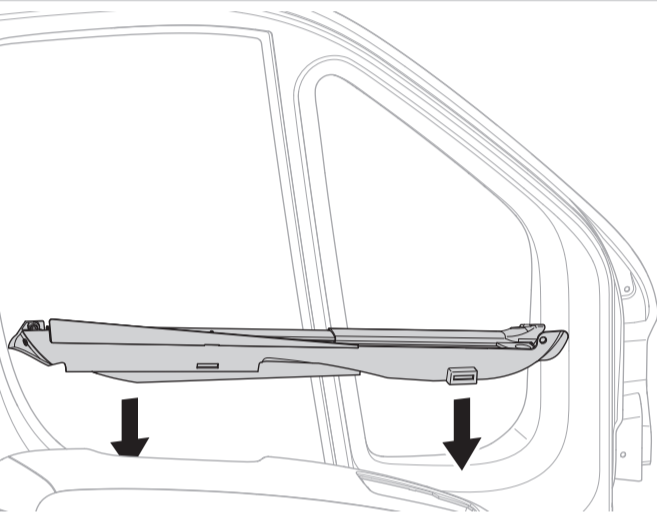

Pleated Side Blind SP 300

- ✓ Fiat Ducato Type 250, 290 (→ 07/2021)
 - ✗ Fiat Ducato Facelift (07/2021 →)
 - ✓ Citroën Jumper/Peugeot Boxer (07/2006 →)
- L: 9104122292, R: 9104122695, Set: 9104122616

1

2