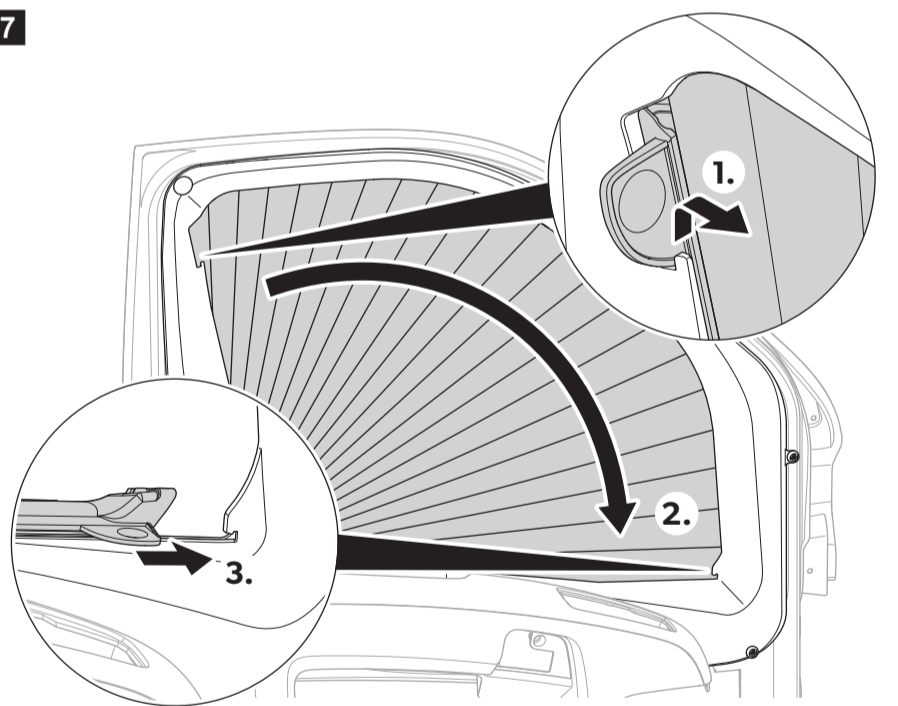

Pleated Side Blind SP 300

1. ✓ Fiat Ducato Type 250, 290 (→ 07/2021)
   - ✗ Fiat Ducato Facelift (07/2021 →)
   - ✓ Citroën Jumper/Peugeot Boxer (07/2006 →)
2. L: 9104122292, R: 9104122695, Set: 9104122616

1

2

3

4

5

6

7

8