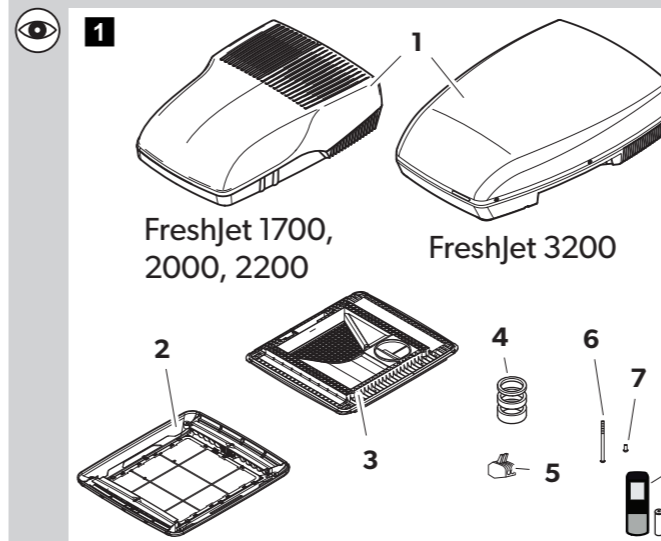

DOMETIC

YOUR LOCAL DEALER
dometic.com/dealer

YOUR LOCAL SUPPORT
dometic.com/contact

YOUR LOCAL SALES OFFICE
dometic.com/sales-offices

A complete list of Dometic companies, which comprise the Dometic Group, can be found in the public filings of:
DOMETIC GROUP AB Hemvärnsgatan 15 SE-17154 Solna Sweden

4445101817 ST0180 825.02.01-84 12/01/2021