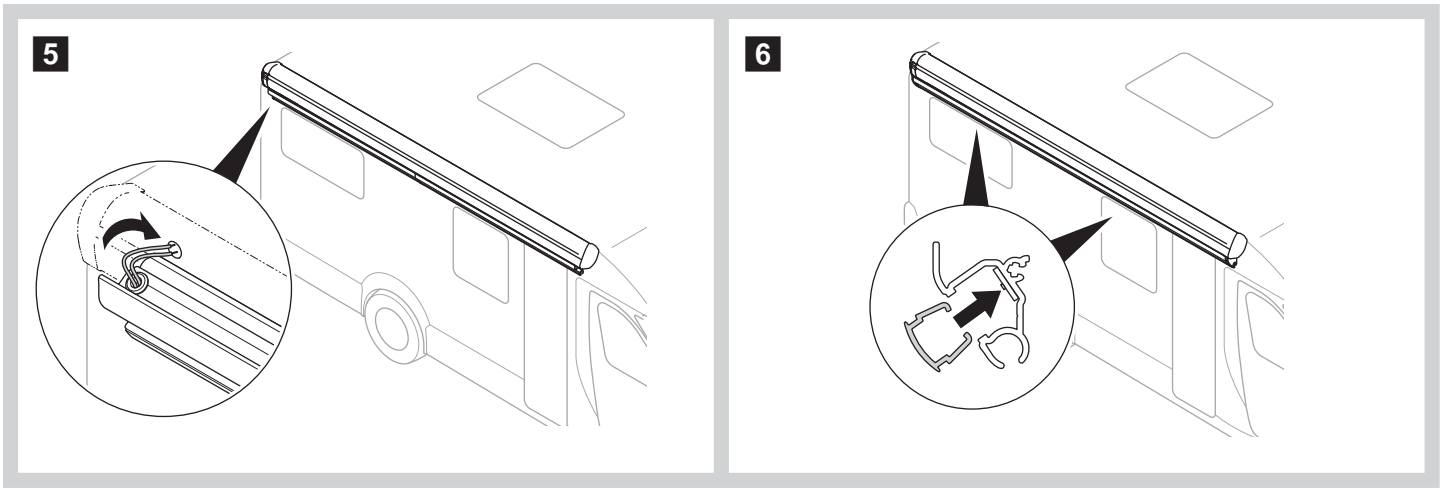

YOUR LOCAL DEALER
dometic.com/dealer

YOUR LOCAL SUPPORT
dometic.com/contact

YOUR LOCAL SALES OFFICE
dometic.com/sales-offices

A complete list of Dometic companies, which comprise the Dometic Group, can be found in the public filings of:
DOMETIC GROUP AB Hemvämsgatan 15 SE-17154 Solna Sweden