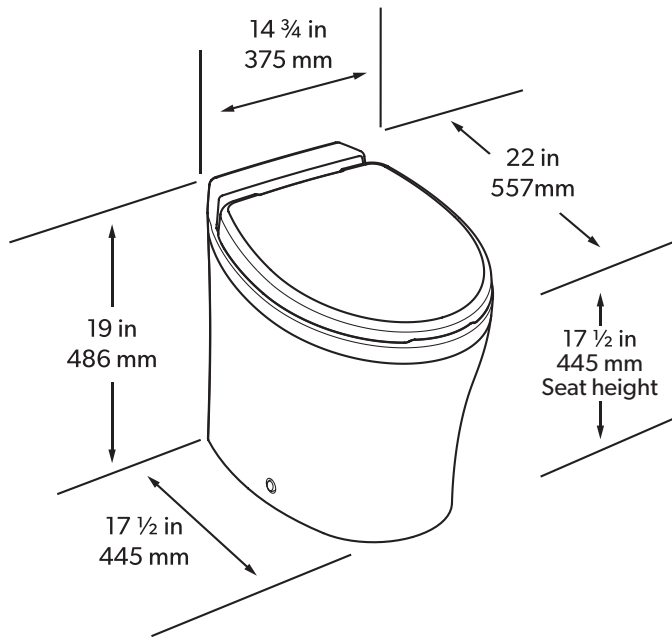

1. HANDWAVE CONTROLS

Touchless operations improves hygiene