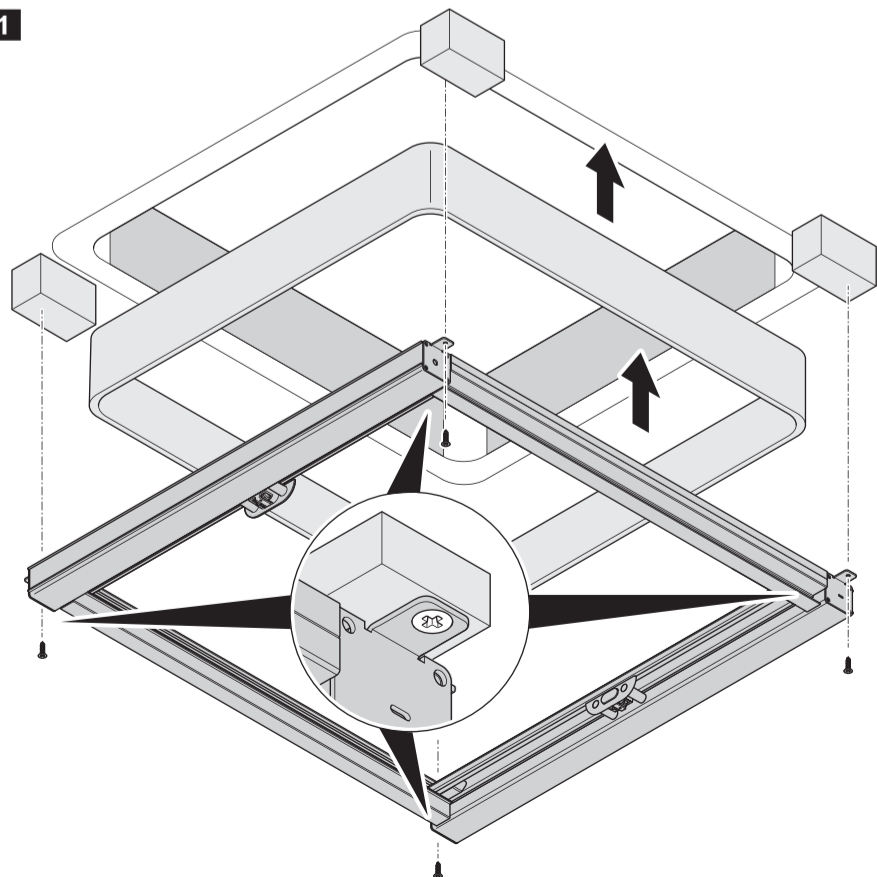

CSS → CSS2

AAA-123/1100-B-
CCC-D-EE-FF

Job ID: 111222-01-1
Dometic UK Blind Systems Limited
Customer Part No:
AAA-123/1100-B-CCC-D-EE-FF

DOMETIC
Week no: 20 / 2021

1

2 CSS → CSS2

→ 5

3