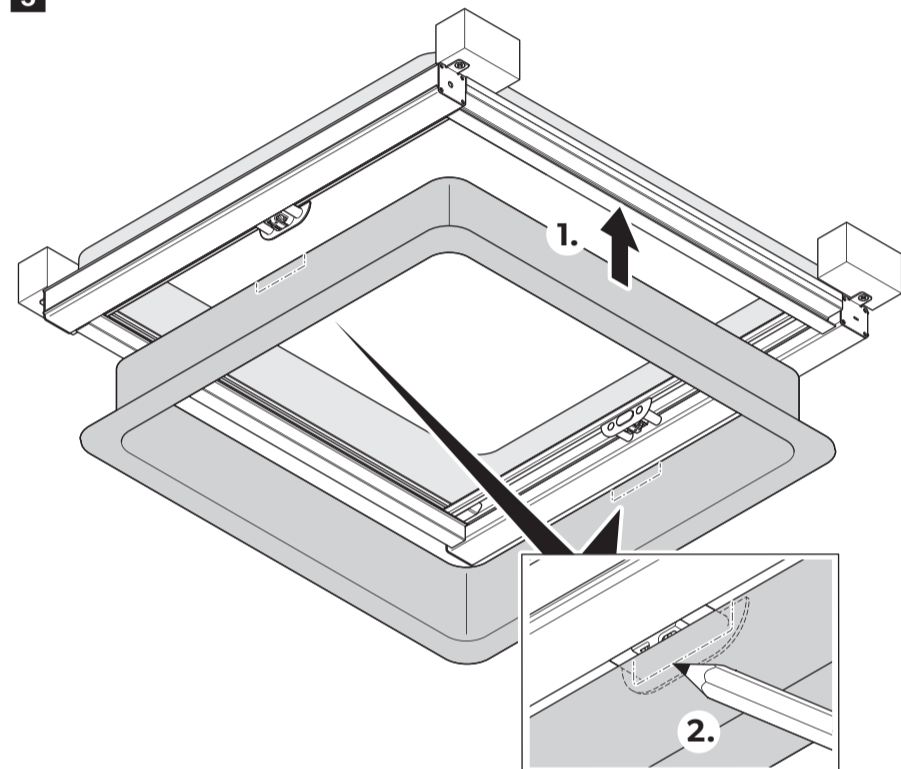

CSS → CSS2

AAA-123/1100-B-
CCC-D-EE-FF

Job ID: 111222-01-1
Dometic UK Blind Systems Limited
Customer Part No:
AAA-123/1100-B-CCC-D-EE-FF

DOMETIC
Week no: 20 / 2021

1

2 CSS → CSS2

→ 5

3