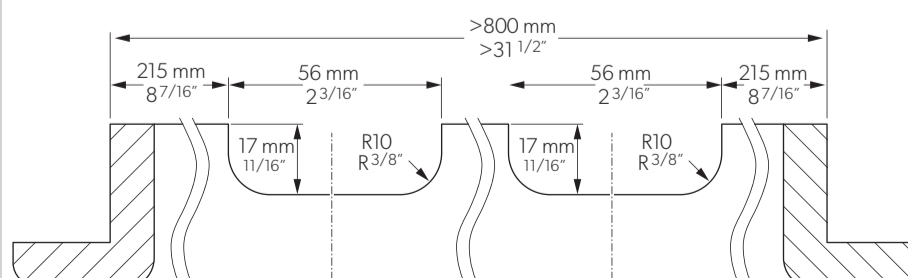

CSS → CSS2

AAA-123/1100-B-
CCC-D-EE-FF

Job ID: 111222-01-1
Dometic UK Blind Systems Limited
Customer Part No:
AAA-123/1100-B-CCC-D-EE-FF

DOMETIC
Week no: 20 / 2021

1

2 CSS → CSS2

→ 5

3

4