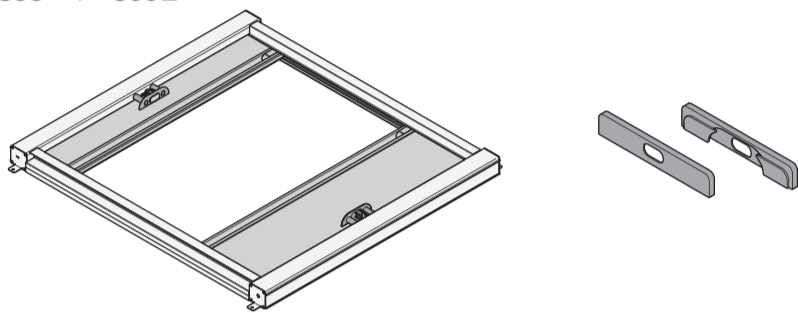

CSS → CSS2

AAA-123/1100-B-
CCC-D-EE-FF

Job ID: 111222-01-1
Dometic UK Blind Systems Limited
Customer Part No:
AAA-123/1100-B-CCC-D-EE-FF

DOMETIC
Week no: 20 / 2021

1

2 CSS → CSS2

→ 5

3