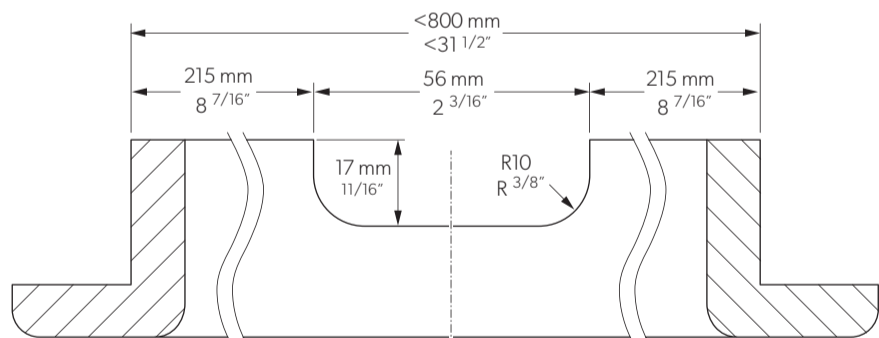

CSS → CSS2

AAA-123/1100-B-
CCC-D-EE-FF

Job ID: 111222-01-1
Dometic UK Blind Systems Limited
Customer Part No:
AAA-123/1100-B-CCC-D-EE-FF

DOMETIC
Week no: 20 / 2021

1

2 CSS → CSS2

→ 5

3

4