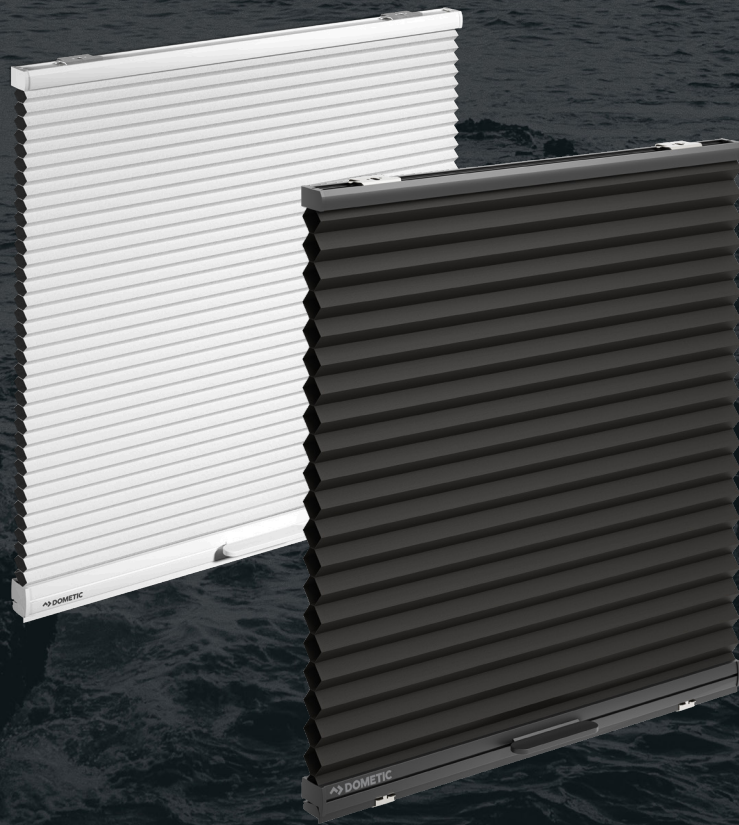

# DOMETIC OCEANAIR SKYSOL HONEYCOMB

This elegant custom-built pleated blind is ideal for natural light and temperature control. Stylish yet functional, Skysol Honeycomb also protects your privacy on board the yacht. Its slim profile is suitable for slim recesses.

**SLIM PROFILE**

**POWER CONTROL**  
AVAILABLE

**CUSTOMISE**  
FABRIC AND COLOUR

12/24V

CHILD  
SAFE

Mobile living made easy.

 **DOMETIC**

# BLINDS WITHOUT CORD HOLES

Dometic Oceanair Skysol Honeycomb offers superior light control. With no visible cording holes to the face of the fabric, you can achieve a thorough blackout coverage for a great night's sleep and complete privacy. On top of that, the Skysol Honeycomb has a range of fabric and colours to choose from. Its slim profile makes it ideal for slim recesses. Powered operation is available with 12 V DC, 24 V DC or mains motors, operated by hand held remote, or integration into the control system.

## BENEFITS WITH SKYSOL HONEYCOMB

- Suitable for slim recesses
- Choice of fabric types and colours
- Powered operation available with 12 V DC, 24 V DC or mains motors
- Hand held remote, wall switch or integration into the control system
- Available with white, beige, black or grey hardware
- Suitable for inclines
- No visible cording holes