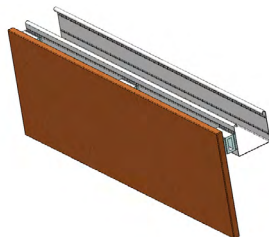

SKYVENETIAN Leather slat

Order Form and Product Guide

Motor codes & specifications *(Other motors available please contact manufacturer for details)*

Voltage	Motor Code	Description	Switched (SW) or remote controlled (R)	Radio	Torque Nm	RPM	Min X (mm)	Max drop (mm)	Head rail size	
									50mm	TWIN
24 V DC	25SD2	Atlantic 24S - 24 V Double	SW	Dometic int/Ext Receiver	1.2	32	650 mm [25 9/16"]	3250 mm [127 15/16"]	✓	N/A
24 V DC	24	Somfy Lw25-B83	SW	Somfy Int Receiver Somfy Ext Receiver	1	30	662mm [26 1/16"]	3250 mm [127 15/16"]	✓	N/A
24 V DC	LTWN	Lutron Twin	**	**	**	**	624 mm [24 9/16"]	3250 mm [127 15/16"]	N/A	✓
24 V DC	S30D / S30R	Somfy Sonesse 30 DCT / RTS	SW / R	RTS Built in	2	28	616mm [24 1/4"]	TBC	✓	N/A
230 V AC	S40W / S40R	Somfy Sonesse 40 WT / RTS	SW / R	RTS Built In	9	12	616mm [24 1/4"]	TBC	✓	N/A
230 V AC	40W4	Pacific 230R WT 230 V AC	SW	N/A	10	16	616 mm [24 1/4"]	3250 mm [127 15/16"]	✓	N/A

** Specialist motor please contact Dometic before ordering.

Valance

Front facing Valance will be automatically colour and size matched based on order.