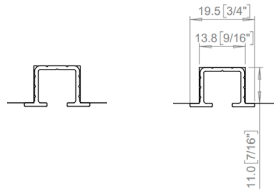

ST6 Side Track

Used to increase privacy, improve room darkening and help keep blinds secure.

Head rail Colour Options

		Headrail Type	
		VB25	VB50
Standard Colour	White	✓	✓
	China White		✓
	Black	✓	✓
	Brown	✓	✓
	Beige		✓
	Vanilla	✓	
	Silver	✓	

Custom colours are available, contact manufacturer for more details