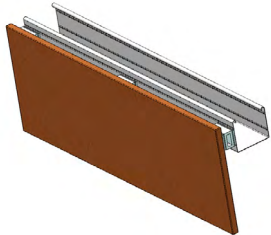

Guide wire hold down options

Dome: Chrome or Brushed Nickel

Flush mounted: Chrome, Brushed Nickel or Black

Valance

Front facing Valance will be automatically colour and size matched based on order.

ST6 Side Track