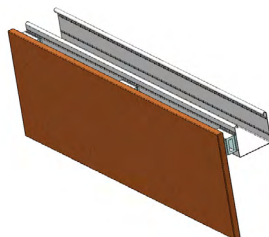

Valance

Front facing Valance will be automatically colour and size matched based on order.

Head rail Colour Options

		Headrail Type	
		VB25	VB50
Standard Colour	White	✓	✓
	China White		✓
	Black	✓	✓
	Brown	✓	✓
	Beige		✓
	Vanilla	✓	
	Silver	✓	

Custom colours are available, contact manufacturer for more details