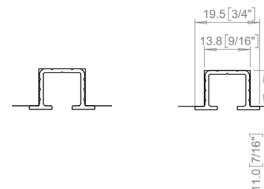

ST6 Side Track

Used to increase privacy, improve room darkening and help keep blinds secure