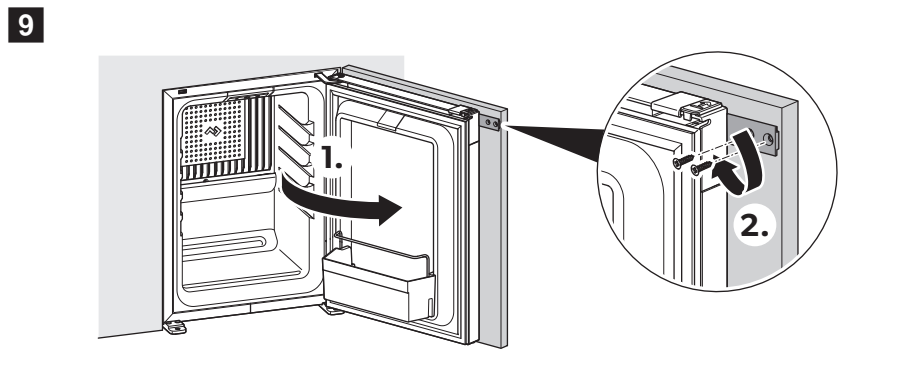

AIR FLOW

	Air inlet	Air outlet
N30, N40	200 cm ² 31 sqin	200 cm ² 31 sqin
A30, A40, C40, C60	150 cm ² 23.25 sqin	200 cm ² 31 sqin

INSTALLATION NOTES

REVERSING DOOR

FIXING

SLIDING HINGE

SHELVES

DOOR LOCK