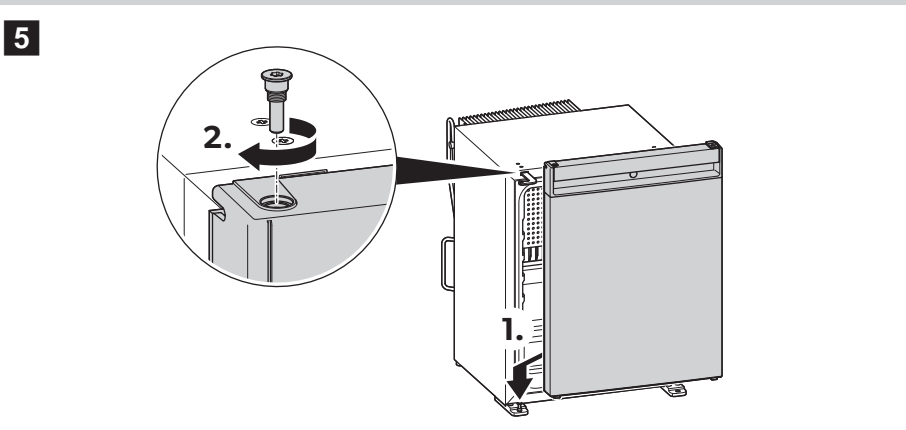

AIR FLOW

	Air inlet	Air outlet
N30, N40	200 cm ² 31 sqin	200 cm ² 31 sqin
A30, A40, C40, C60	150 cm ² 23.25 sqin	200 cm ² 31 sqin

INSTALLATION NOTES

REVERSING DOOR

FIXING

SLIDING HINGE

SHELVES

DOOR LOCK