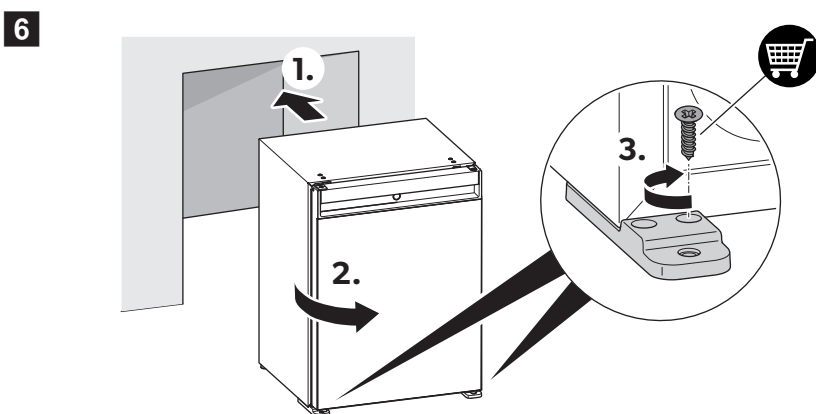

AIR FLOW

	Air inlet	Air outlet
N30, N40	200 cm ² 31 sqin	200 cm ² 31 sqin
A30, A40, C40, C60	150 cm ² 23.25 sqin	200 cm ² 31 sqin

INSTALLATION NOTES

REVERSING DOOR

FIXING

SLIDING HINGE

SHELVES

DOOR LOCK