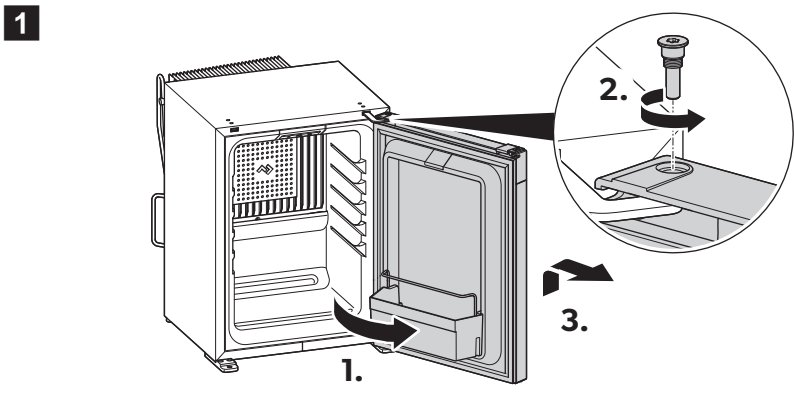

AIR FLOW

	Air inlet	Air outlet
N30, N40	200 cm ² 31 sqin	200 cm ² 31 sqin
A30, A40, C40, C60	150 cm ² 23.25 sqin	200 cm ² 31 sqin

INSTALLATION NOTES

REVERSING DOOR

FIXING

SLIDING HINGE

SHELVES

DOOR LOCK