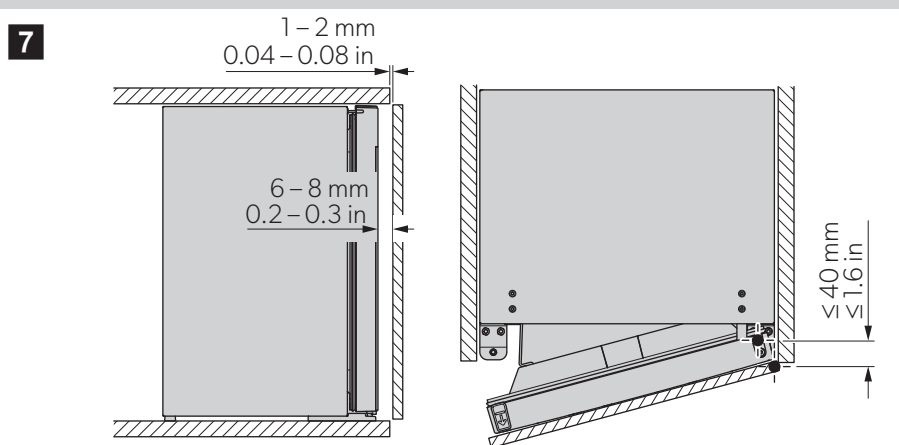

MODELS

A30/A40

Type	A30/40	N30/40	C40	C60
S	●	●	●	—
P	●	●	●	—
G	●	●	●	●
R	●	●	●	●
L	●	●	●	●
Alpha (1)	●	●	●	●
Evolution (2)	●	●	●	●
R600A	—	●	●	●
NH ₃	●	—	—	—

N30/N40

C40/C60

DIMENSIONS

	A	B	C	D
A30	384 mm 15.1 in	446 mm 17.6 in	520 mm 20.5 in	356 mm 14.0 in
N30	384 mm 15.1 in	415 mm 16.3 in	520 mm 20.5 in	356 mm 14.0 in
A40	405 mm 15.9 in	466 mm 18.3 in	550 mm 21.7 in	376 mm 14.8 in
N40	405 mm 15.9 in	435 mm 17.1 in	550 mm 21.7 in	376 mm 14.8 in
C40	405 mm 15.9 in	481 mm 18.9 in	550 mm 21.7 in	376 mm 14.8 in
C60	490 mm 19.2 in	510 mm 20.0 in	565 mm 22.2 in	410 mm 16.1 in

AIR FLOW

	Air inlet	Air outlet
N30, N40	200 cm ² 31 sqin	200 cm ² 31 sqin
A30, A40, C40, C60	150 cm ² 23.25 sqin	200 cm ² 31 sqin

INSTALLATION NOTES

REVERSING DOOR

FIXING

SLIDING HINGE

SHELVES

DOOR LOCK