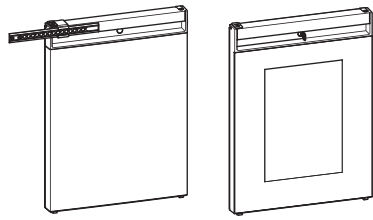

MODELS

A30/A40

Type	A30/40	N30/40	C40	C60
S	●	●	●	—
P	●	●	●	—
G	●	●	●	●
R	●	●	●	●
L	●	●	●	●
Alpha (1)	●	●	●	●
Evolution (2)	●	●	●	●
R600A	—	●	●	●
NH ₃	●	—	—	—

N30/N40

C40/C60

DIMENSIONS

	A	B	C	D
A30	384 mm 15.1 in	446 mm 17.6 in	520 mm 20.5 in	356 mm 14.0 in
N30	384 mm 15.1 in	415 mm 16.3 in	520 mm 20.5 in	356 mm 14.0 in
A40	405 mm 15.9 in	466 mm 18.3 in	550 mm 21.7 in	376 mm 14.8 in
N40	405 mm 15.9 in	435 mm 17.1 in	550 mm 21.7 in	376 mm 14.8 in
C40	405 mm 15.9 in	481 mm 18.9 in	550 mm 21.7 in	376 mm 14.8 in
C60	490 mm 19.2 in	510 mm 20.0 in	565 mm 22.2 in	410 mm 16.1 in

AIR FLOW

Scan this QR code to watch a video about the impact of air flow.
qr.dometic.com/bfAsBP

Insufficient air flow results in a shortened lifespan and a reduced cooling performance. Observe the minimum spacings when installing the minibar to furniture.

AIR FLOW

	Air inlet	Air outlet
N30, N40	200 cm ² 31 sqin	200 cm ² 31 sqin
A30, A40, C40, C60	150 cm ² 23.25 sqin	200 cm ² 31 sqin

INSTALLATION NOTES

REVERSING DOOR

FIXING

SLIDING HINGE

SHELVES

DOOR LOCK