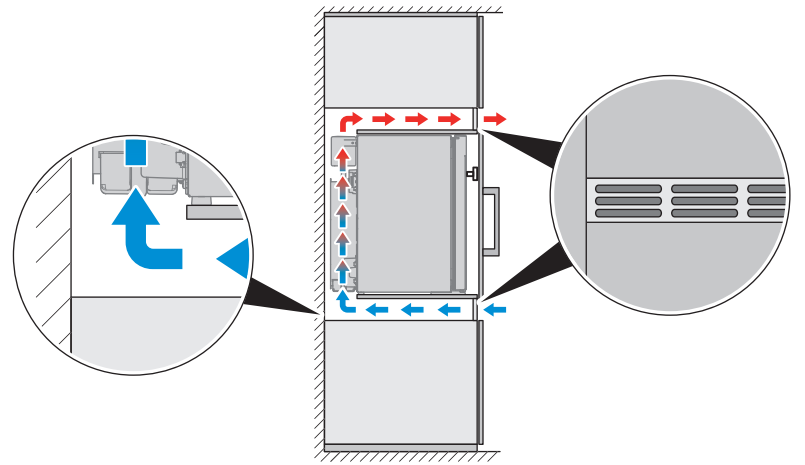

MODELS

A30/A40

Type	A30/40	N30/40	C40	C60
S	●	●	●	—
P	●	●	●	—
G	●	●	●	●
R	●	●	●	●
L	●	●	●	●
Alpha (1)	●	●	●	●
Evolution (2)	●	●	●	●
R600A	—	●	●	●
NH ₃	●	—	—	—

N30/N40

C40/C60

DIMENSIONS

	A	B	C	D
A30	384 mm 15.1 in	446 mm 17.6 in	520 mm 20.5 in	356 mm 14.0 in
N30	384 mm 15.1 in	415 mm 16.3 in	520 mm 20.5 in	356 mm 14.0 in
A40	405 mm 15.9 in	466 mm 18.3 in	550 mm 21.7 in	376 mm 14.8 in
N40	405 mm 15.9 in	435 mm 17.1 in	550 mm 21.7 in	376 mm 14.8 in
C40	405 mm 15.9 in	481 mm 18.9 in	550 mm 21.7 in	376 mm 14.8 in
C60	490 mm 19.2 in	510 mm 20.0 in	565 mm 22.2 in	410 mm 16.1 in

AIR FLOW

Scan this QR code to watch a video about the impact of air flow.
qr.dometic.com/bfAsBP

Insufficient air flow results in a shortened lifespan and a reduced cooling performance. Observe the minimum spacings when installing the minibar to furniture.

AIR FLOW

	Air inlet	Air outlet
N30, N40	200 cm ² 31 sqin	200 cm ² 31 sqin
A30, A40, C40, C60	150 cm ² 23.25 sqin	200 cm ² 31 sqin

INSTALLATION NOTES

REVERSING DOOR

FIXING

SLIDING HINGE

SHELVES

DOOR LOCK