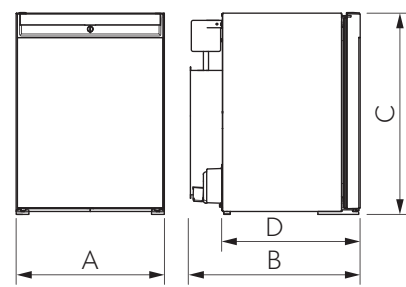

MODELS

A30/A40

Type	A30/40	N30/40	C40	C60
S	●	●	●	—
P	●	●	●	—
G	●	●	●	●
R	●	●	●	●
L	●	●	●	●
Alpha (1)	●	●	●	●
Evolution (2)	●	●	●	●
R600A	—	●	●	●
NH ₃	●	—	—	—

N30/N40

C40/C60

DIMENSIONS

	A	B	C	D
A30	384 mm 15.1 in	446 mm 17.6 in	520 mm 20.5 in	356 mm 14.0 in
N30	384 mm 15.1 in	415 mm 16.3 in	520 mm 20.5 in	356 mm 14.0 in
A40	405 mm 15.9 in	466 mm 18.3 in	550 mm 21.7 in	376 mm 14.8 in
N40	405 mm 15.9 in	435 mm 17.1 in	550 mm 21.7 in	376 mm 14.8 in
C40	405 mm 15.9 in	481 mm 18.9 in	550 mm 21.7 in	376 mm 14.8 in
C60	490 mm 19.2 in	510 mm 20.0 in	565 mm 22.2 in	410 mm 16.1 in

AIR FLOW

Scan this QR code to watch a video about the impact of air flow.
qr.dometic.com/bfAsBP

Insufficient air flow results in a shortened lifespan and a reduced cooling performance. Observe the minimum spacings when installing the minibar to furniture.

AIR FLOW

	Air inlet	Air outlet
N30, N40	200 cm ² 31 sqin	200 cm ² 31 sqin
A30, A40, C40, C60	150 cm ² 23.25 sqin	200 cm ² 31 sqin

INSTALLATION NOTES

REVERSING DOOR

FIXING

SLIDING HINGE

SHELVES

DOOR LOCK