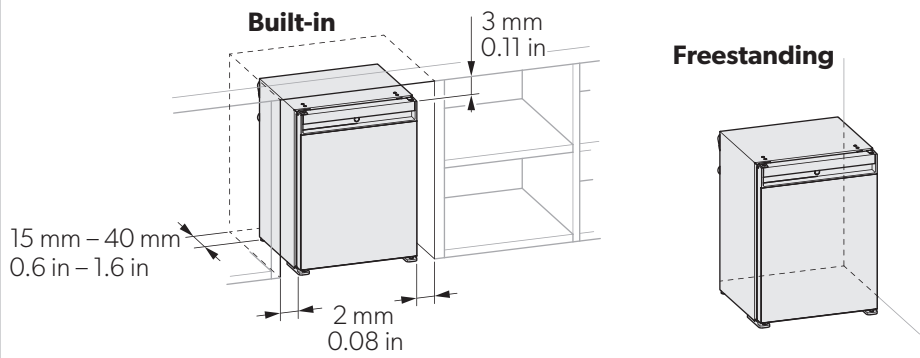

MODELS

A30/A40

Type	A30/40	N30/40	C40	C60
S	●	●	●	—
P	●	●	●	—
G	●	●	●	●
R	●	●	●	●
L	●	●	●	●
Alpha (1)	●	●	●	●
Evolution (2)	●	●	●	●
R600A	—	●	●	●
NH ₃	●	—	—	—

N30/N40

C40/C60

DIMENSIONS

	A	B	C	D
A30	384 mm 15.1 in	446 mm 17.6 in	520 mm 20.5 in	356 mm 14.0 in
N30	384 mm 15.1 in	415 mm 16.3 in	520 mm 20.5 in	356 mm 14.0 in
A40	405 mm 15.9 in	466 mm 18.3 in	550 mm 21.7 in	376 mm 14.8 in
N40	405 mm 15.9 in	435 mm 17.1 in	550 mm 21.7 in	376 mm 14.8 in
C40	405 mm 15.9 in	481 mm 18.9 in	550 mm 21.7 in	376 mm 14.8 in
C60	490 mm 19.2 in	510 mm 20.0 in	565 mm 22.2 in	410 mm 16.1 in

AIR FLOW

Scan this QR code to watch a video about the impact of air flow.
qr.dometic.com/bfAsBP

Insufficient air flow results in a shortened lifespan and a reduced cooling performance. Observe the minimum spacings when installing the minibar to furniture.

AIR FLOW

	Air inlet	Air outlet
N30, N40	200 cm ² 31 sqin	200 cm ² 31 sqin
A30, A40, C40, C60	150 cm ² 23.25 sqin	200 cm ² 31 sqin

INSTALLATION NOTES

REVERSING DOOR

FIXING

SLIDING HINGE

SHELVES

DOOR LOCK