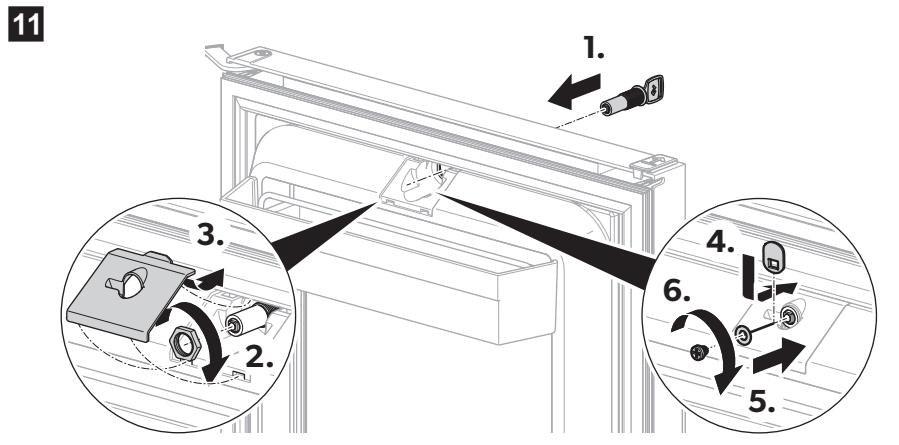

AIR FLOW

	Air inlet	Air outlet
N30, N40	200 cm ² 31 sqin	200 cm ² 31 sqin
A30, A40, C40, C60	150 cm ² 23.25 sqin	200 cm ² 31 sqin

INSTALLATION NOTES

REVERSING DOOR

FIXING

SLIDING HINGE

SHELVES

DOOR LOCK