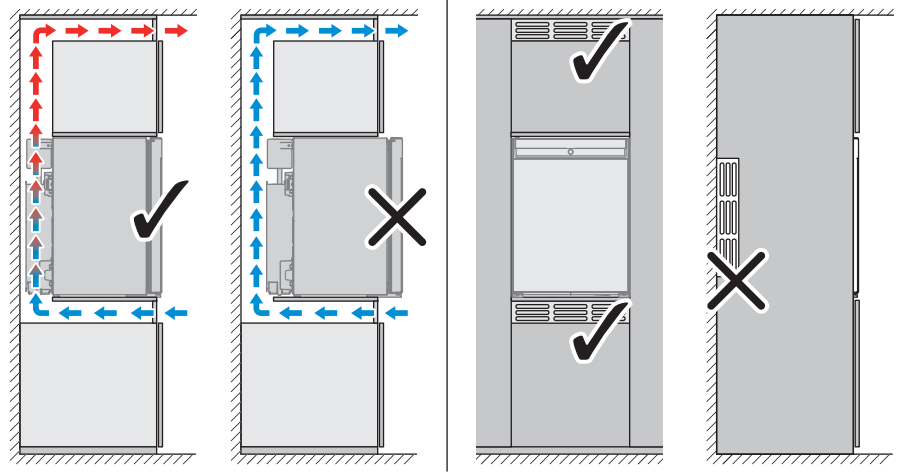

MODELS

A30/A40

Type	A30/40	N30/40	C40	C60
S	●	●	●	—
P	●	●	●	—
G	●	●	●	●
R	●	●	●	●
L	●	●	●	●
Alpha (1)	●	●	●	●
Evolution (2)	●	●	●	●
R600A	—	●	●	●
NH ₃	●	—	—	—

N30/N40

C40/C60

DIMENSIONS

	A	B	C	D
A30	384 mm 15.1 in	446 mm 17.6 in	520 mm 20.5 in	356 mm 14.0 in
N30	384 mm 15.1 in	415 mm 16.3 in	520 mm 20.5 in	356 mm 14.0 in
A40	405 mm 15.9 in	466 mm 18.3 in	550 mm 21.7 in	376 mm 14.8 in
N40	405 mm 15.9 in	435 mm 17.1 in	550 mm 21.7 in	376 mm 14.8 in
C40	405 mm 15.9 in	481 mm 18.9 in	550 mm 21.7 in	376 mm 14.8 in
C60	490 mm 19.2 in	510 mm 20.0 in	565 mm 22.2 in	410 mm 16.1 in

AIR FLOW

Scan this QR code to watch a video about the impact of air flow.
qr.dometic.com/bfAsBP

Insufficient air flow results in a shortened lifespan and a reduced cooling performance. Observe the minimum spacings when installing the minibar to furniture.

AIR FLOW

	Air inlet	Air outlet
N30, N40	200 cm ² 31 sqin	200 cm ² 31 sqin
A30, A40, C40, C60	150 cm ² 23.25 sqin	200 cm ² 31 sqin

INSTALLATION NOTES

REVERSING DOOR

FIXING

SLIDING HINGE

SHELVES

DOOR LOCK