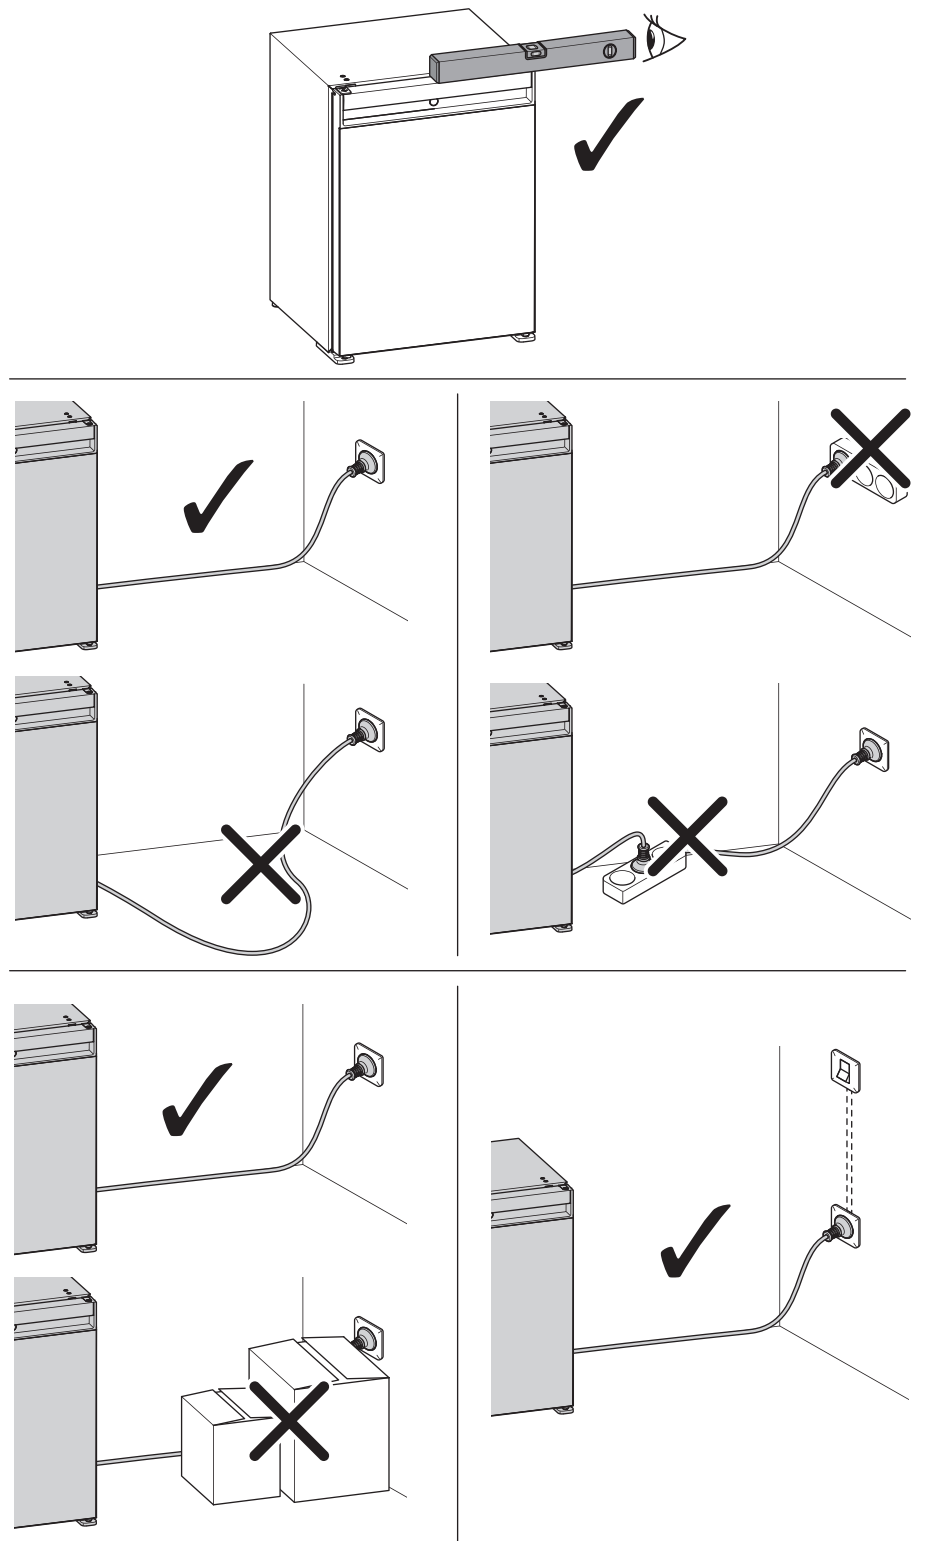

AIR FLOW

Scan this QR code to watch a video about the impact of air flow.
qr.dometic.com/bfAsBP

Insufficient air flow results in a shortened lifespan and a reduced cooling performance. Observe the minimum spacings when installing the minibar to furniture.

AIR FLOW

	Air inlet	Air outlet
N30, N40	200 cm ² 31 sqin	200 cm ² 31 sqin
A30, A40, C40, C60	150 cm ² 23.25 sqin	200 cm ² 31 sqin

INSTALLATION NOTES

REVERSING DOOR

FIXING

SLIDING HINGE

SHELVES

DOOR LOCK