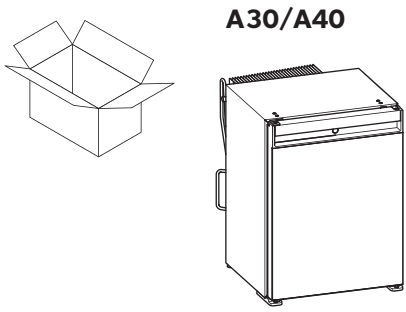

MODELS

A30/A40

Type	A30/40	N30/40	C40	C60
S	●	●	●	—
P	●	●	●	—
G	●	●	●	●
R	●	●	●	●
L	●	●	●	●
Alpha (1)	●	●	●	●
Evolution (2)	●	●	●	●
R600A	—	●	●	●
NH ₃	●	—	—	—

N30/N40

C40/C60

DIMENSIONS

	A	B	C	D
A30	384 mm 15.1 in	446 mm 17.6 in	520 mm 20.5 in	356 mm 14.0 in
N30	384 mm 15.1 in	415 mm 16.3 in	520 mm 20.5 in	356 mm 14.0 in
A40	405 mm 15.9 in	466 mm 18.3 in	550 mm 21.7 in	376 mm 14.8 in
N40	405 mm 15.9 in	435 mm 17.1 in	550 mm 21.7 in	376 mm 14.8 in
C40	405 mm 15.9 in	481 mm 18.9 in	550 mm 21.7 in	376 mm 14.8 in
C60	490 mm 19.2 in	510 mm 20.0 in	565 mm 22.2 in	410 mm 16.1 in

AIR FLOW

Scan this QR code to watch a video about the impact of air flow.
qr.dometic.com/bfAsBP

Insufficient air flow results in a shortened lifespan and a reduced cooling performance. Observe the minimum spacings when installing the minibar to furniture.