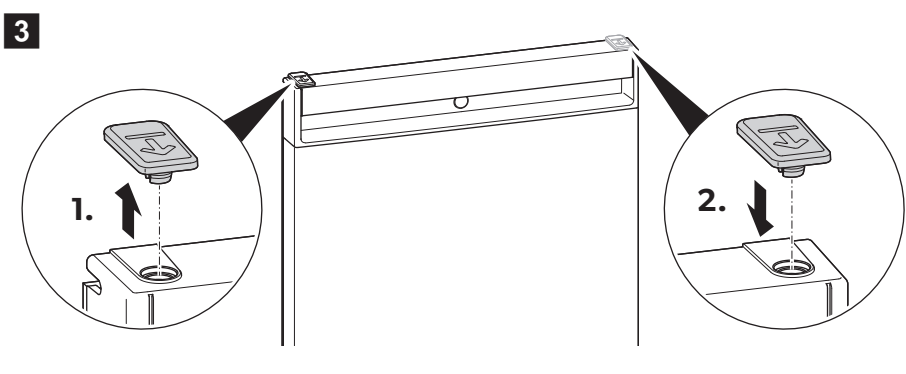

AIR FLOW

	Air inlet	Air outlet
N30, N40	200 cm ² 31 sqin	200 cm ² 31 sqin
A30, A40, C40, C60	150 cm ² 23.25 sqin	200 cm ² 31 sqin

INSTALLATION NOTES

REVERSING DOOR

FIXING

SLIDING HINGE

SHELVES

DOOR LOCK