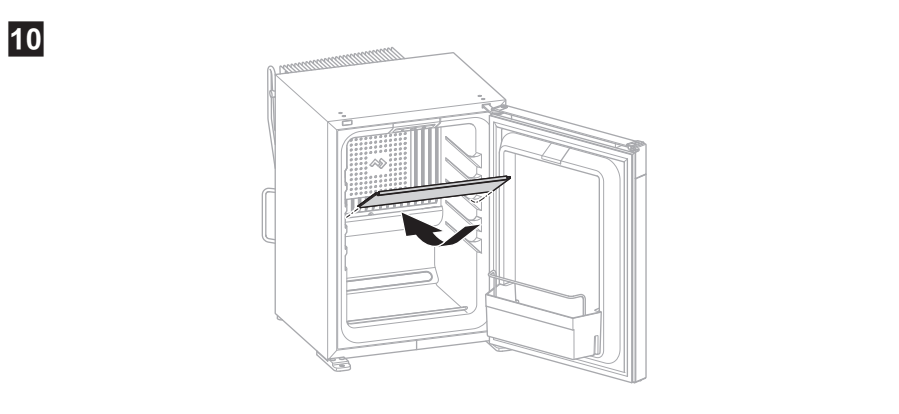

AIR FLOW

	Air inlet	Air outlet
N30, N40	200 cm ² 31 sqin	200 cm ² 31 sqin
A30, A40, C40, C60	150 cm ² 23.25 sqin	200 cm ² 31 sqin

INSTALLATION NOTES

REVERSING DOOR

FIXING

SLIDING HINGE

SHELVES

DOOR LOCK