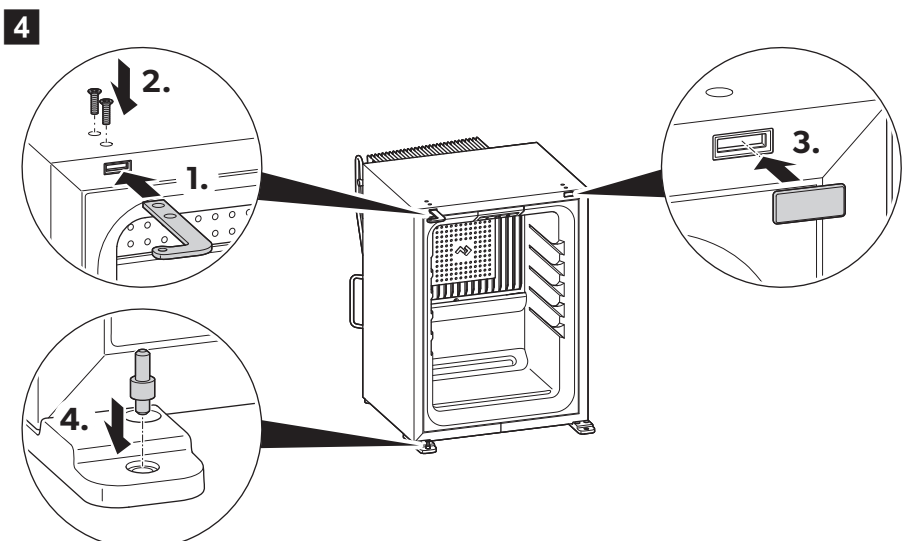

AIR FLOW

	Air inlet	Air outlet
N30, N40	200 cm ² 31 sqin	200 cm ² 31 sqin
A30, A40, C40, C60	150 cm ² 23.25 sqin	200 cm ² 31 sqin

INSTALLATION NOTES

REVERSING DOOR

FIXING

SLIDING HINGE

SHELVES

DOOR LOCK