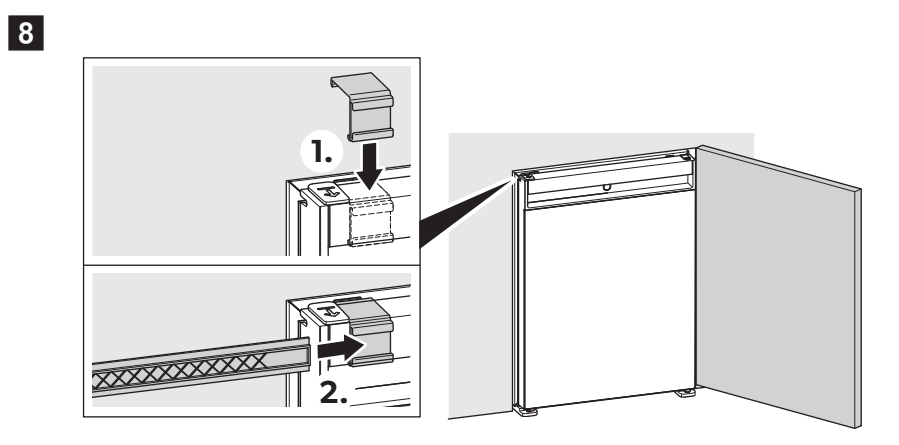

AIR FLOW

Scan this QR code to watch a video about the impact of air flow.
qr.dometic.com/bfAsBP

Insufficient air flow results in a shortened lifespan and a reduced cooling performance. Observe the minimum spacings when installing the minibar to furniture.

AIR FLOW

	Air inlet	Air outlet
N30, N40	200 cm ² 31 sqin	200 cm ² 31 sqin
A30, A40, C40, C60	150 cm ² 23.25 sqin	200 cm ² 31 sqin

INSTALLATION NOTES

REVERSING DOOR

FIXING

SLIDING HINGE

SHELVES

DOOR LOCK