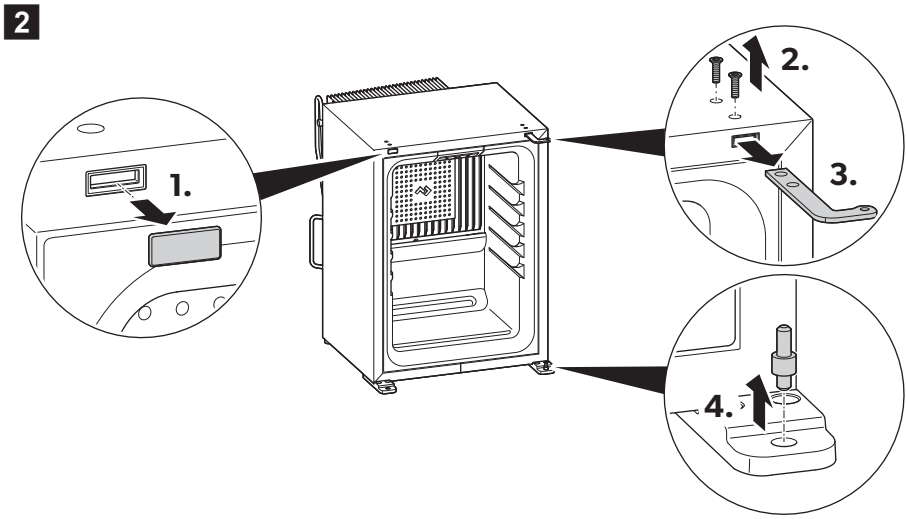

AIR FLOW

	Air inlet	Air outlet
N30, N40	200 cm ² 31 sqin	200 cm ² 31 sqin
A30, A40, C40, C60	150 cm ² 23.25 sqin	200 cm ² 31 sqin

INSTALLATION NOTES

REVERSING DOOR

FIXING

SLIDING HINGE

SHELVES

DOOR LOCK