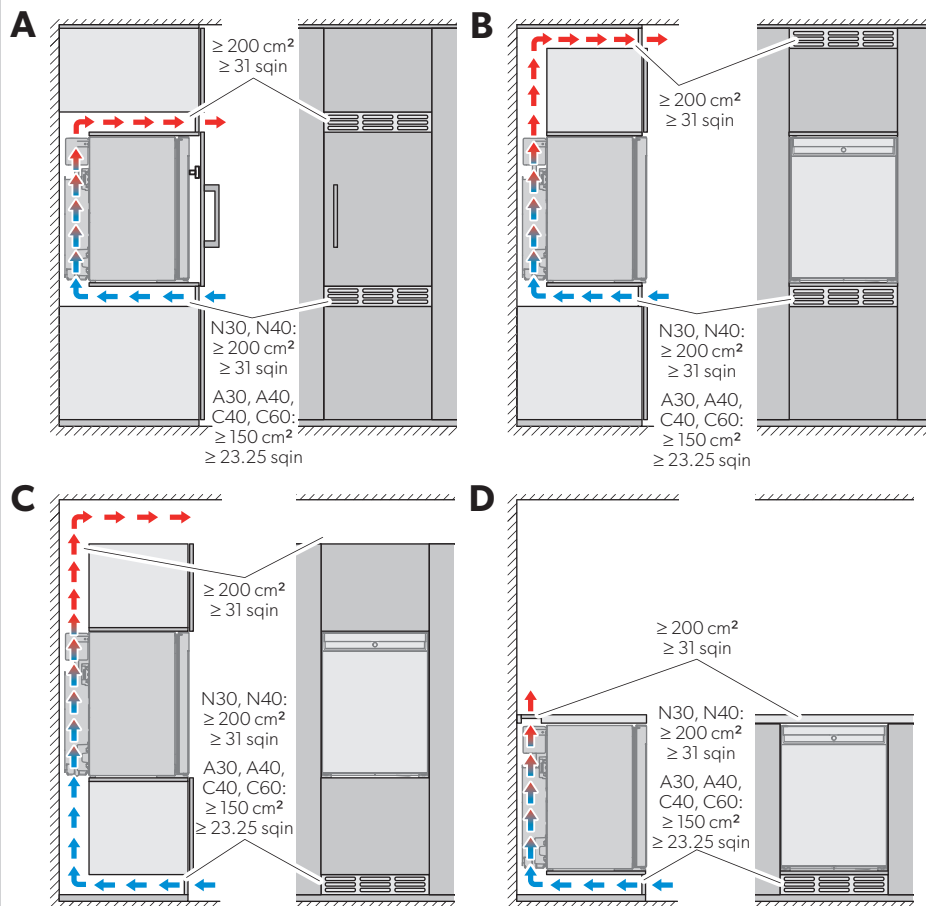

MODELS

A30/A40

Type	A30/40	N30/40	C40	C60
S	●	●	●	—
P	●	●	●	—
G	●	●	●	●
R	●	●	●	●
L	●	●	●	●
Alpha (1)	●	●	●	●
Evolution (2)	●	●	●	●
R600A	—	●	●	●
NH ₃	●	—	—	—

N30/N40

C40/C60

DIMENSIONS

	A	B	C	D
A30	384 mm 15.1 in	446 mm 17.6 in	520 mm 20.5 in	356 mm 14.0 in
N30	384 mm 15.1 in	415 mm 16.3 in	520 mm 20.5 in	356 mm 14.0 in
A40	405 mm 15.9 in	466 mm 18.3 in	550 mm 21.7 in	376 mm 14.8 in
N40	405 mm 15.9 in	435 mm 17.1 in	550 mm 21.7 in	376 mm 14.8 in
C40	405 mm 15.9 in	481 mm 18.9 in	550 mm 21.7 in	376 mm 14.8 in
C60	490 mm 19.2 in	510 mm 20.0 in	565 mm 22.2 in	410 mm 16.1 in

AIR FLOW

Scan this QR code to watch a video about the impact of air flow.
qr.dometic.com/bfAsBP

Insufficient air flow results in a shortened lifespan and a reduced cooling performance. Observe the minimum spacings when installing the minibar to furniture.

AIR FLOW

	Air inlet	Air outlet
N30, N40	200 cm ² 31 sqin	200 cm ² 31 sqin
A30, A40, C40, C60	150 cm ² 23.25 sqin	200 cm ² 31 sqin

INSTALLATION NOTES

REVERSING DOOR

FIXING

SLIDING HINGE

SHELVES

DOOR LOCK