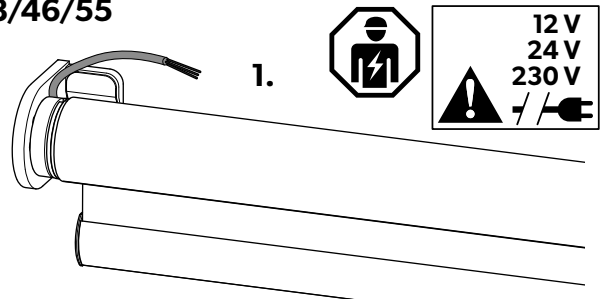

DOMETIC

**ROLLERBLIND POWERED
BR
FABRIC REPLACEMENT**

BR 38/46/55 GW

BR 38/46/55

BR 38/46

BR 55

BR 38/46

BR 55