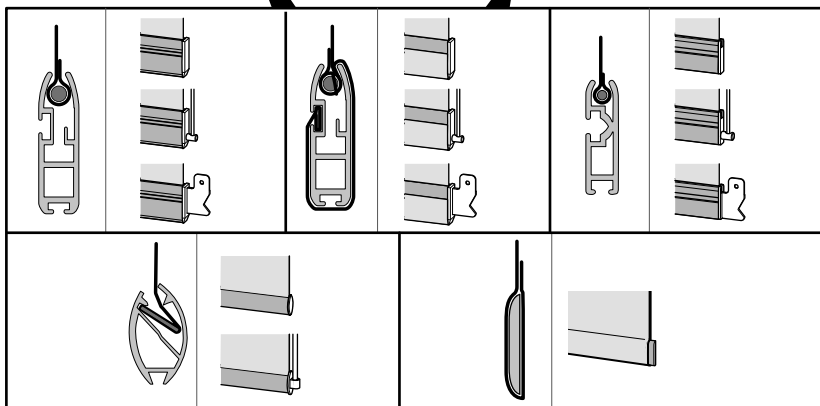

BR 55

DOMETIC

YOUR LOCAL DEALER
dometic.com/dealer

YOUR LOCAL SUPPORT
dometic.com/contact

YOUR LOCAL SALES OFFICE
dometic.com/sales-offices

A complete list of Dometic companies, which comprise the Dometic Group, can be found in the public filings of:
DOMETIC GROUP AB Hemvärnsgatan 15 SE-17154 Solna Sweden