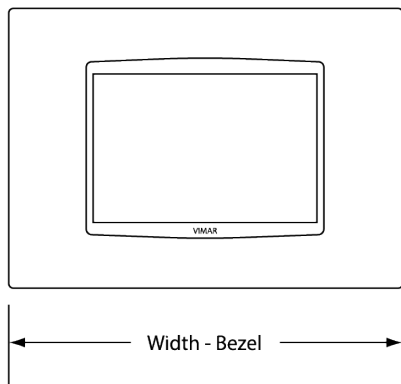

INTUITIVE USE & CUSTOMIZATION AT YOUR FINGERTIPS

Specifications

Display Dimensions	Height: 2.87 in/ 73 mm Width: 4.31 in/ 110 mm Depth: 1.37 in/ 35 mm
Cutout Dimensions	Height: 2.17 in/ 55 mm Width: 2.9 in/ 74 mm
Mounting Holes	Height: 2.17 in/ 55 mm Width: 3.47 in/ 88 mm
Vimar Eikon Bezel Dimensions	Height: 3.31 in/ 84 mm Width: 4.72 in/ 120 mm
Vimar Eikon Evo Bezel Dimensions	Height: 4.15 in/ 106 mm Width: 4.62 in/ 118 mm