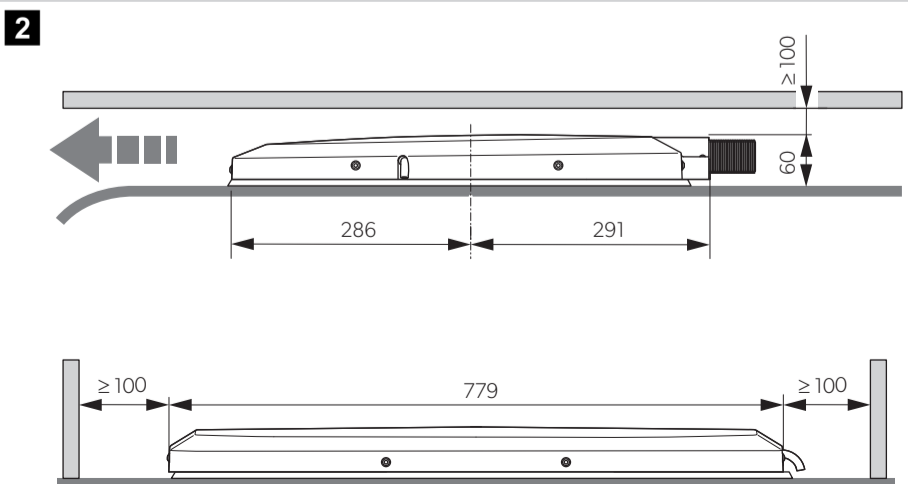

By using the product, you hereby confirm that you have read all instructions, guidelines, and warnings carefully and that you understand and agree to abide by the terms and conditions as set forth herein. Find the installation manual online on qr.dometic.com/beREFX