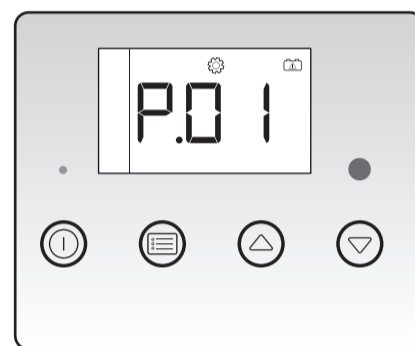

By using the product, you hereby confirm that you have read all instructions, guidelines, and warnings carefully and that you understand and agree to abide by the terms and conditions as set forth herein. Find the installation manual online on qr.dometic.com/beREFX

3

4

5

6

7

8